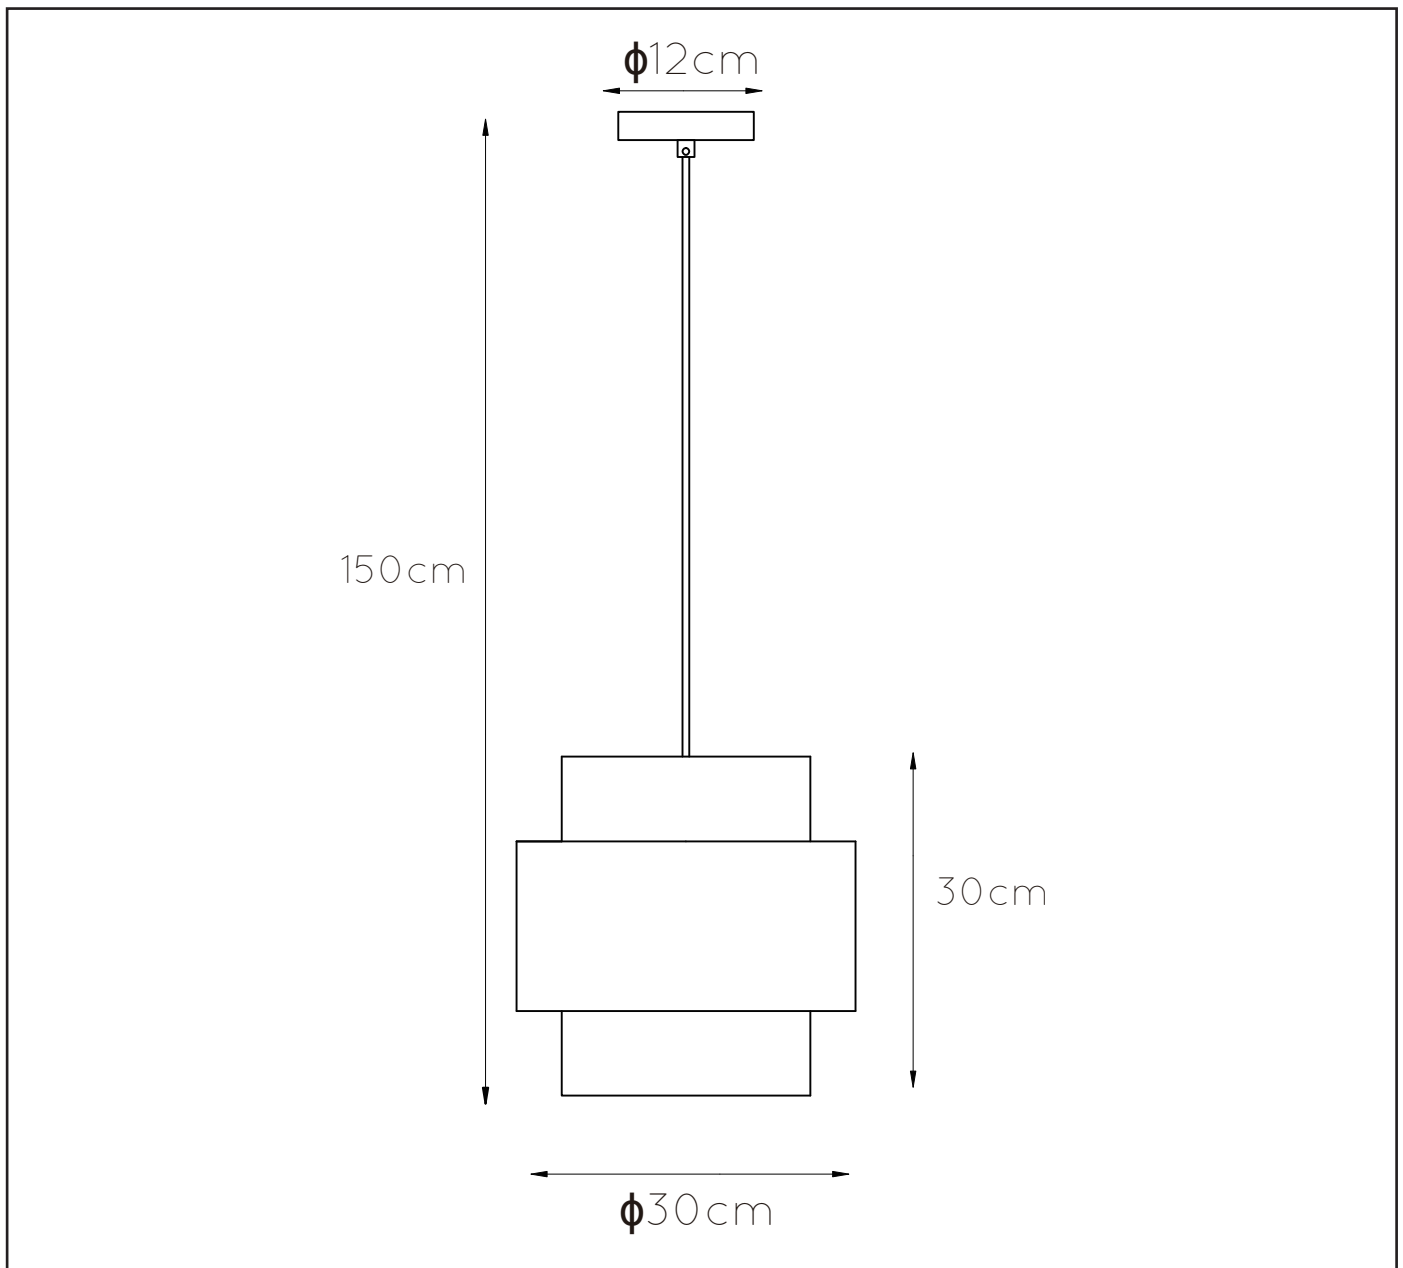

FIRMIN

item number : 45497/30/02

EAN code : 5411212451651

For more specifications, dimensions please visit
www.lucide.com