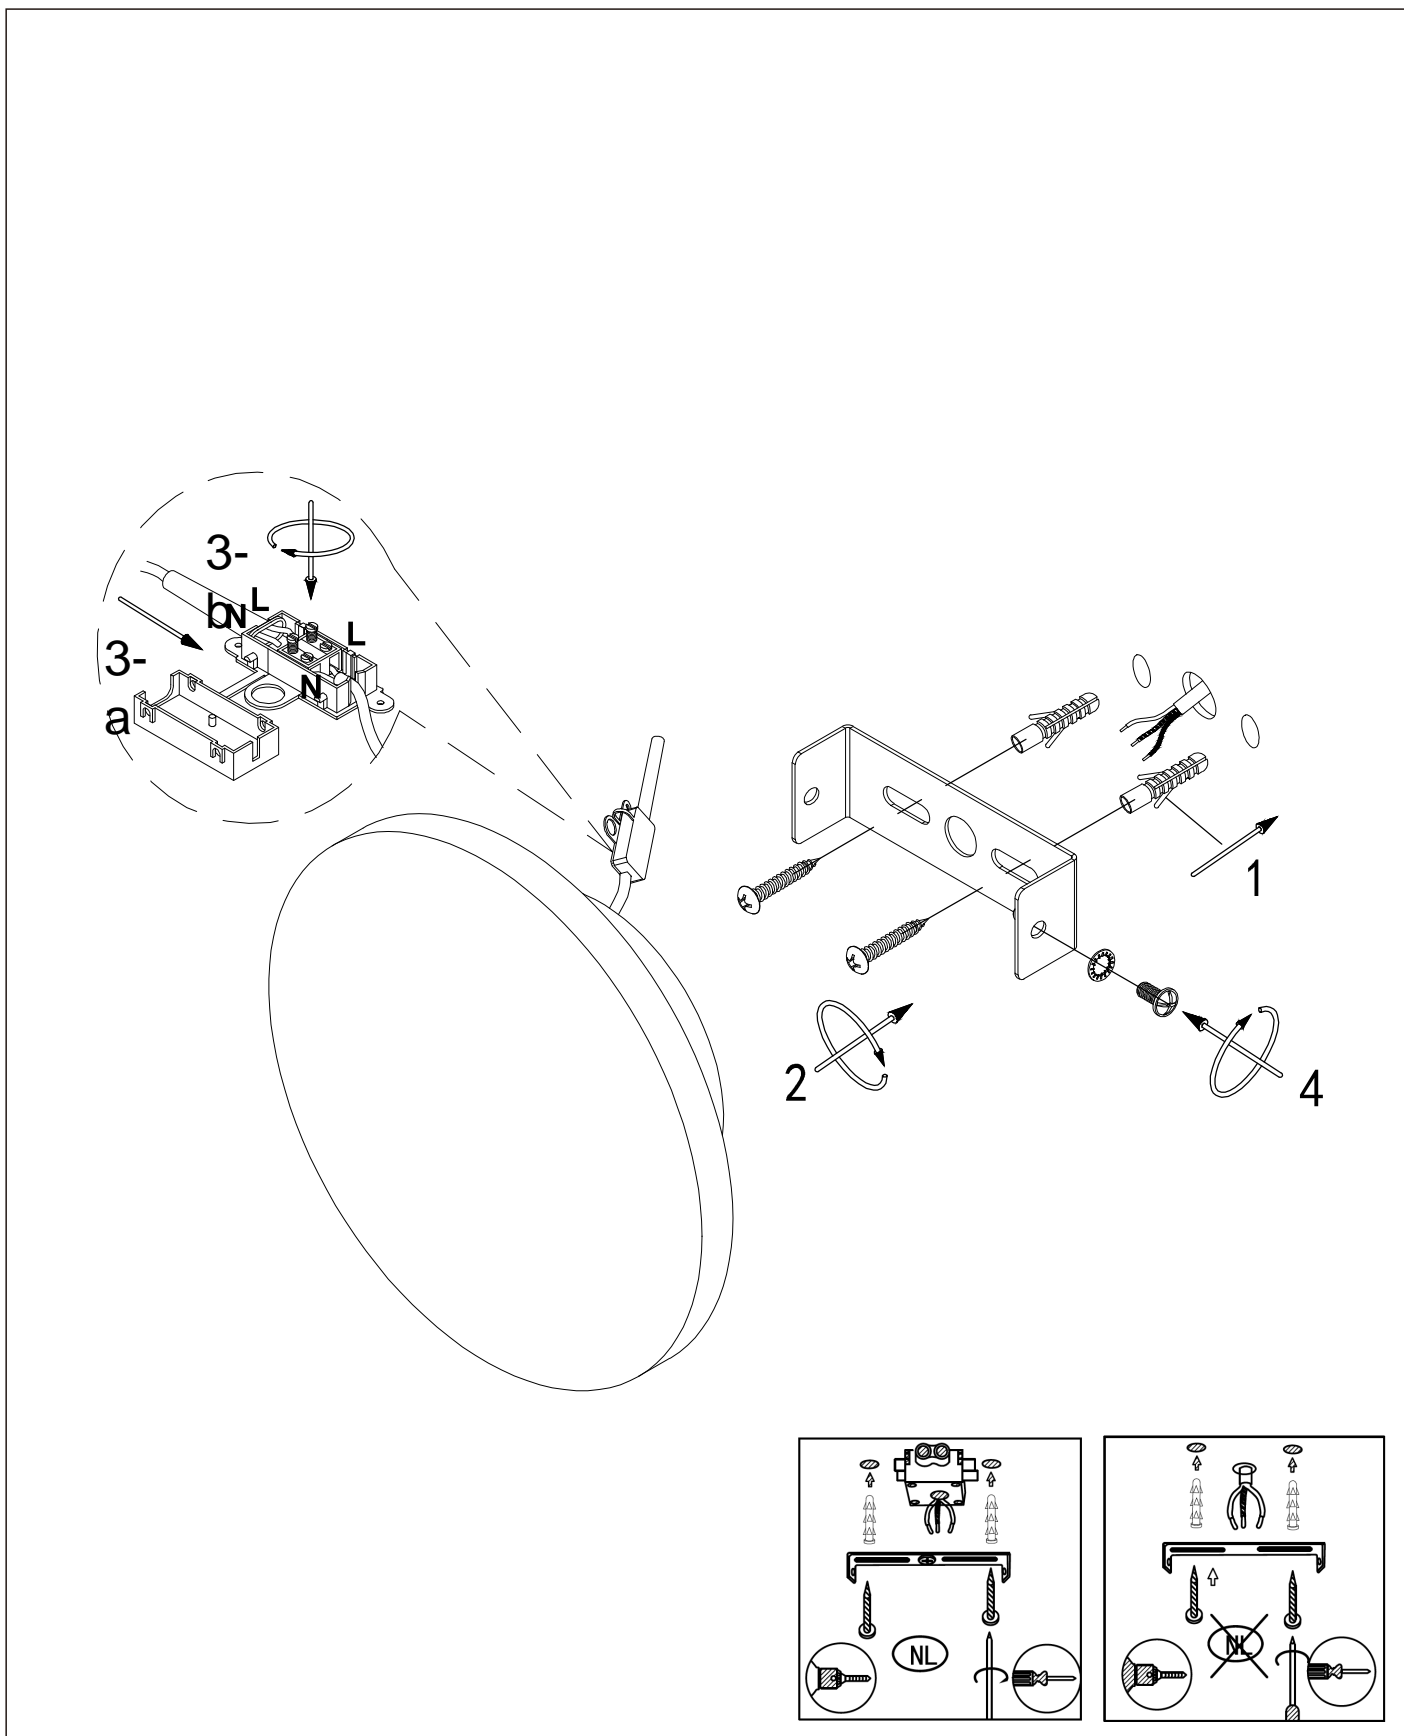

Dit product bevat een lichtbron van energie-efficiëntieklasse F
Ce produit contient une source lumineuse de classe énergétique F
This product contains a light source of energy efficiency class F
Dieses Produkt enthält eine Lichtquelle der Energieeffizienzklasse F
Ten produkt zawiera źródło światła o klasie efektywności energetycznej F