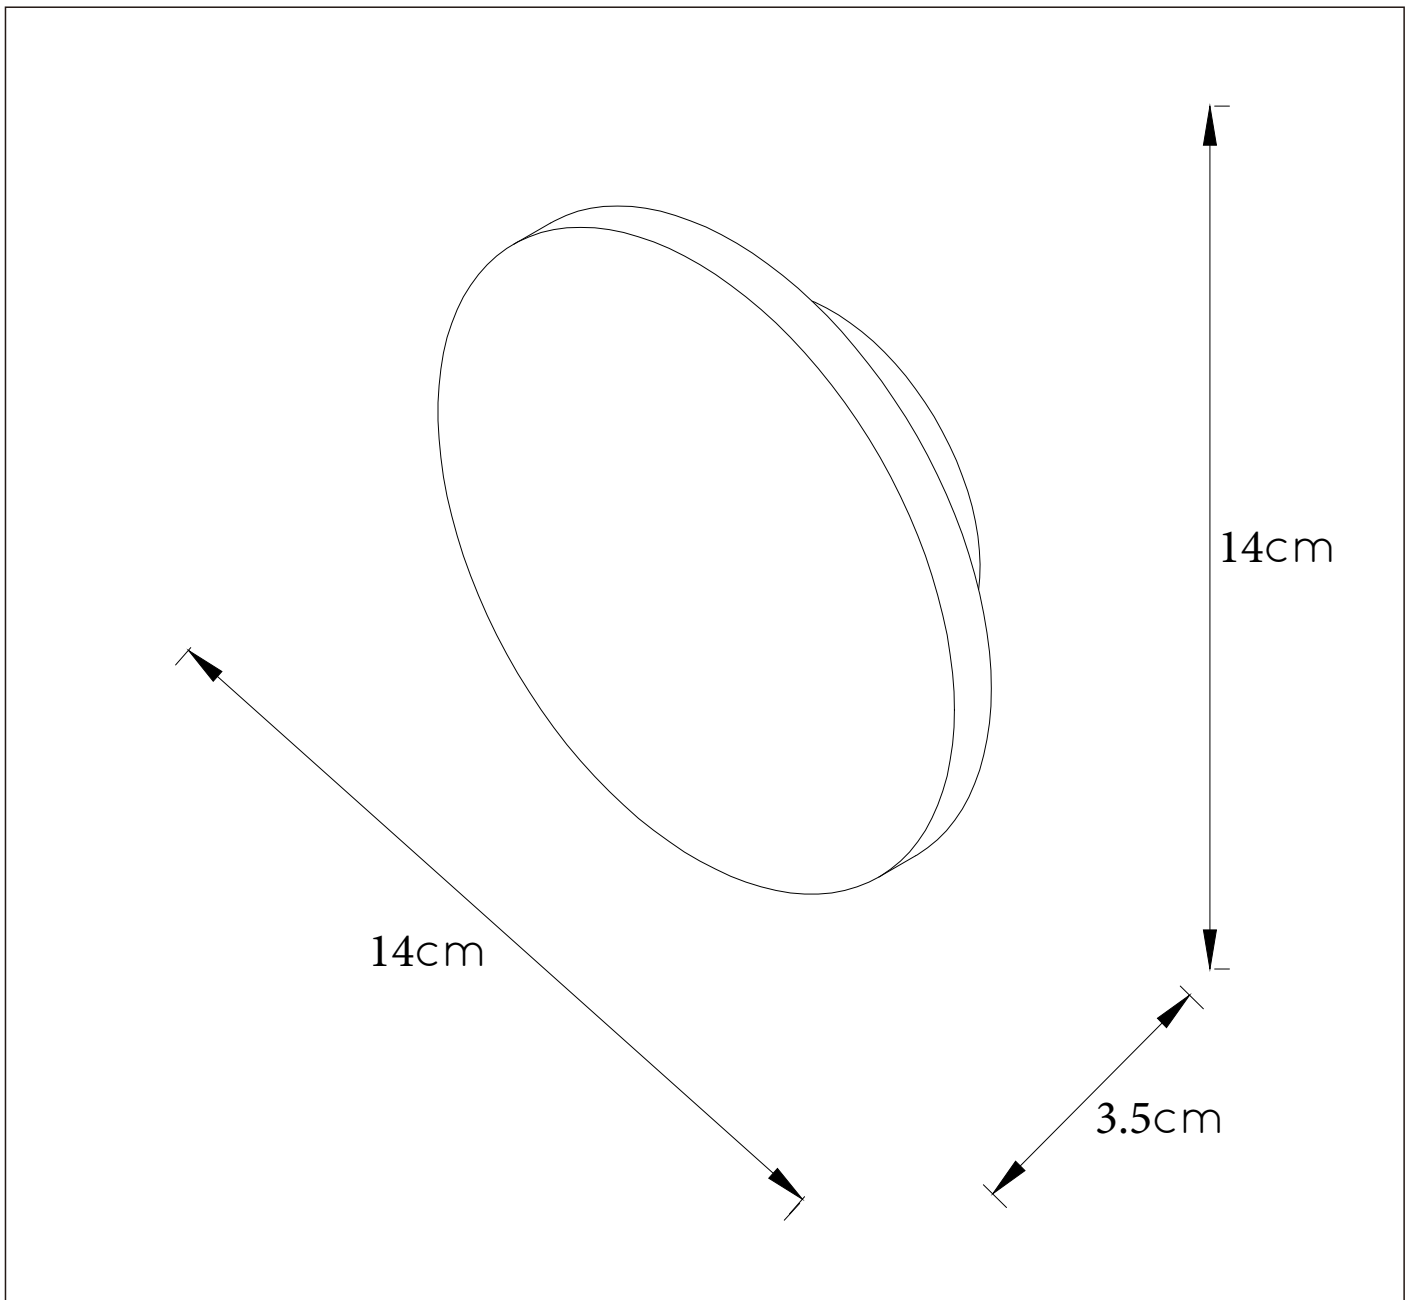

GLIMPSE

item number : 77285/05/02
EAN code : 5411212771162
item number : 77285/05/43
EAN code : 5411212771179