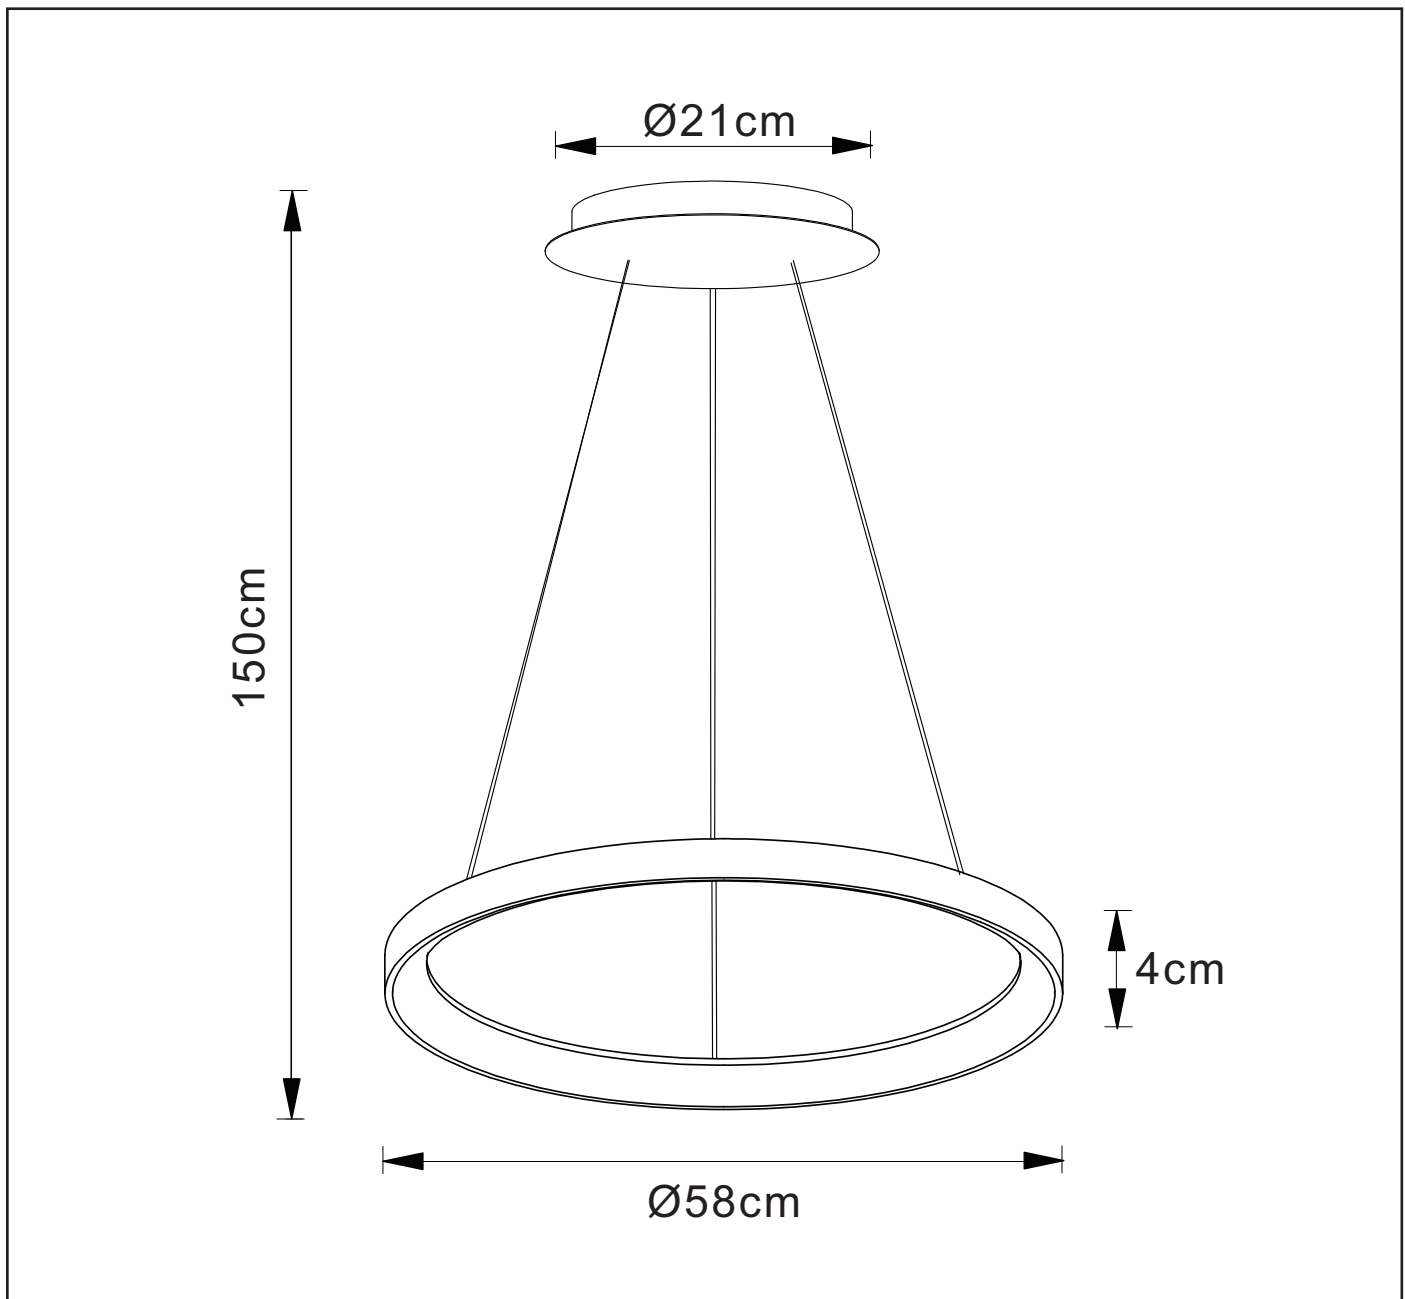

item number:46403/48/02
EAN code:5411212 460844

VIDAL

General

Dimensions LxWxH: Ø58x150cm
Height minimum: 120cm
Height maximum: 150cm
Dimensions shade LxWxH: Ø569x32xT2.0mm
Main material: Aluminium
Ceiling rose material: Aluminium
Color: Brushed gold+Acrylic
Style: Modern
Shape : Round
Weight : 2.60 kg
Warranty : 3 years

Product specifications

Dimmable : Yes
Light direction : Around (Diffuse)
Adjustable in height : Yes
 (Before Installation)
Directional: Not Directional
Cable: Yes
Cable length : 150cm
Sensor : Without Sensor
Control: Light Switch Control
IP-Class : 20
Electric class : 1
Light source including ?: Yes
Lamp socket : -
Light source number : 120
Power requirements : 220-240V~50Hz
Bulb type & maximum wattage : 48W LED

For more specifications of this product please visit
www.lucide.com

LUCIDE

TECHNICAL DRAWING & DIMENSIONS

VIDAL

Item number: 46403/48/02

EAN code: 5411212 460844

For more specifications of this product please visit