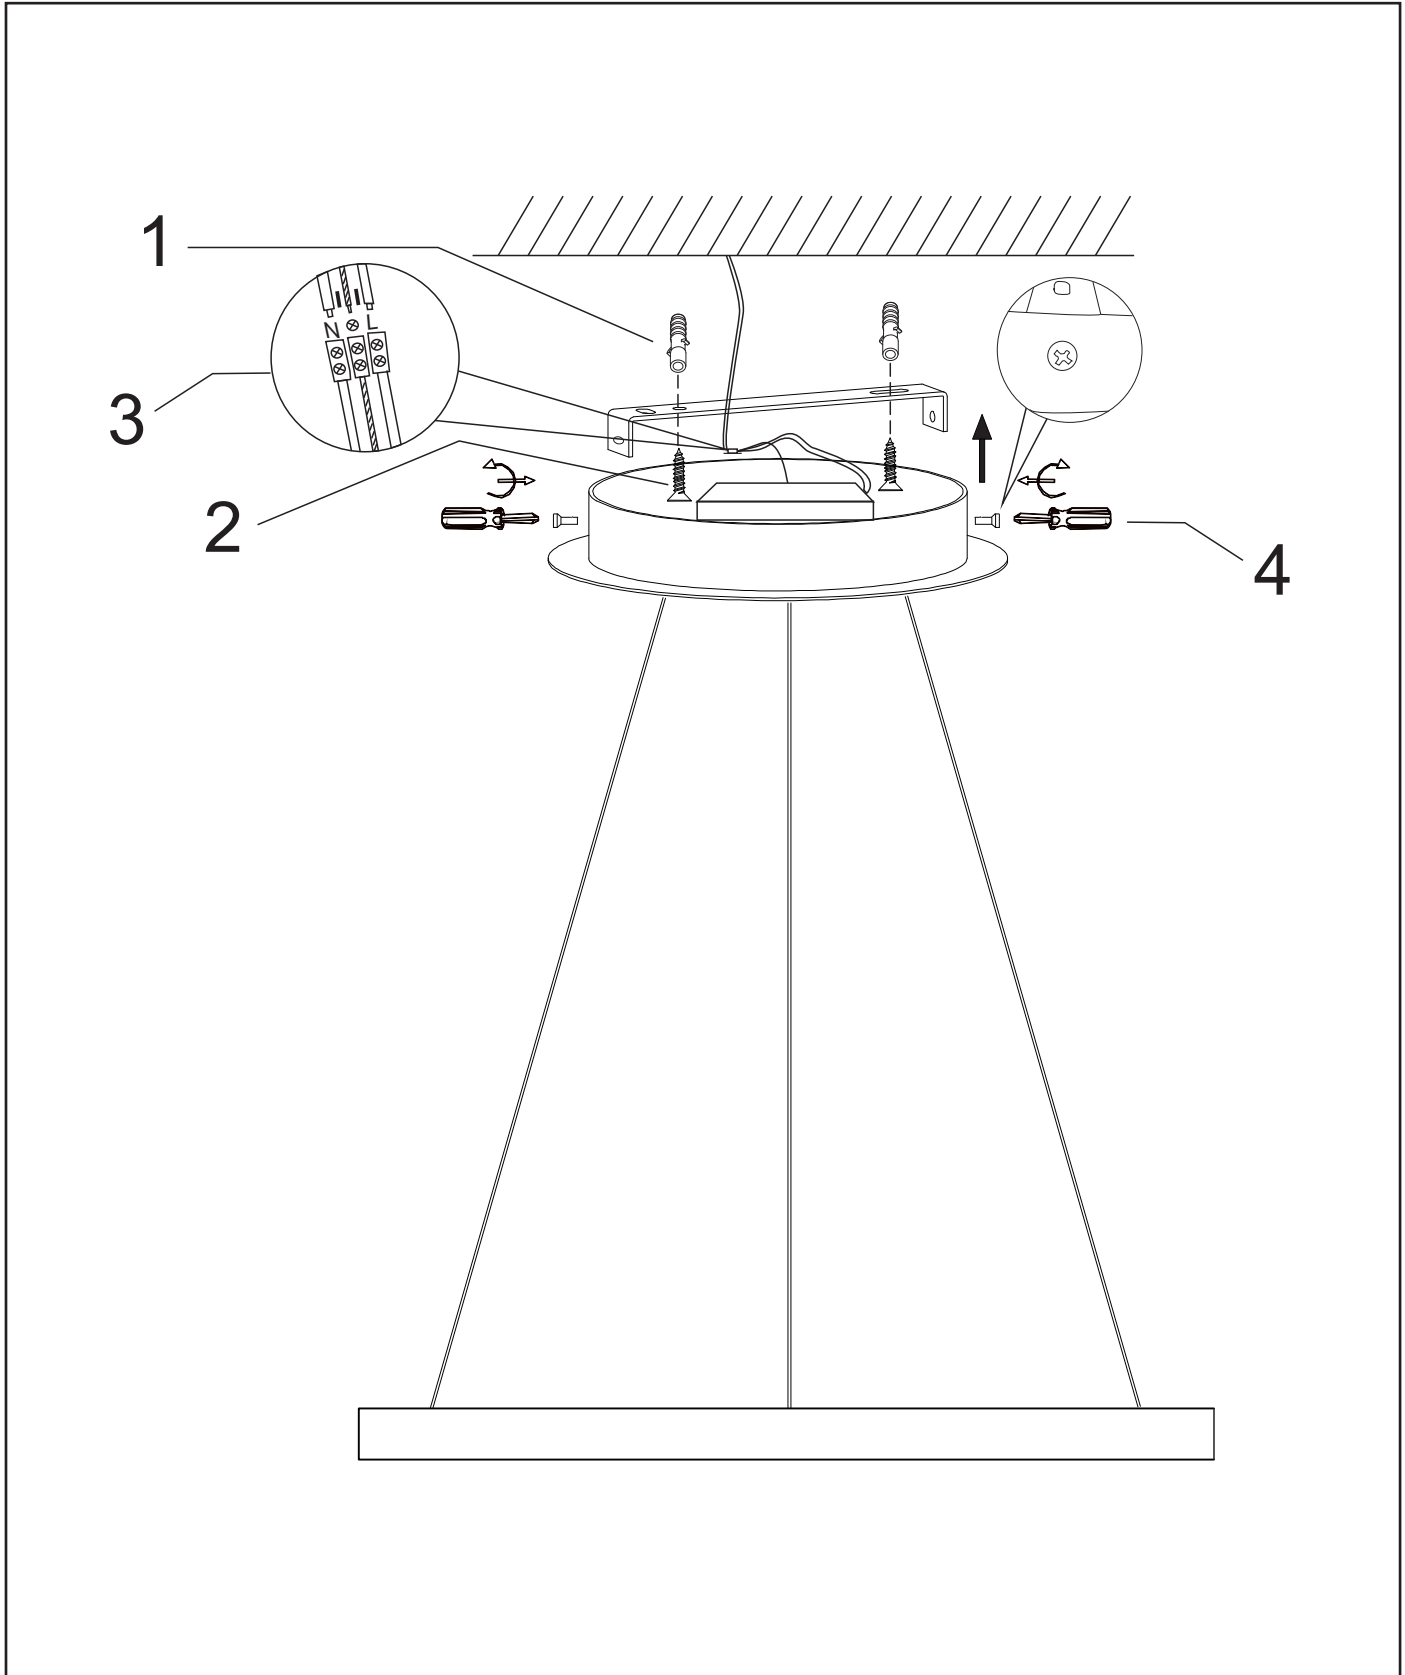

Dit product bevat een lichtbron van energie-efficiëntieklasse G.
Ce produit contient une source lumineuse de classe énergétique G.
This product contains a light source of energy efficiency class G.
Dieses Produkt enthält eine Lichtquelle der Energieeffizienzklasse G.
Ten produkt zawiera źródło światła o klasie efektywności energetycznej G.