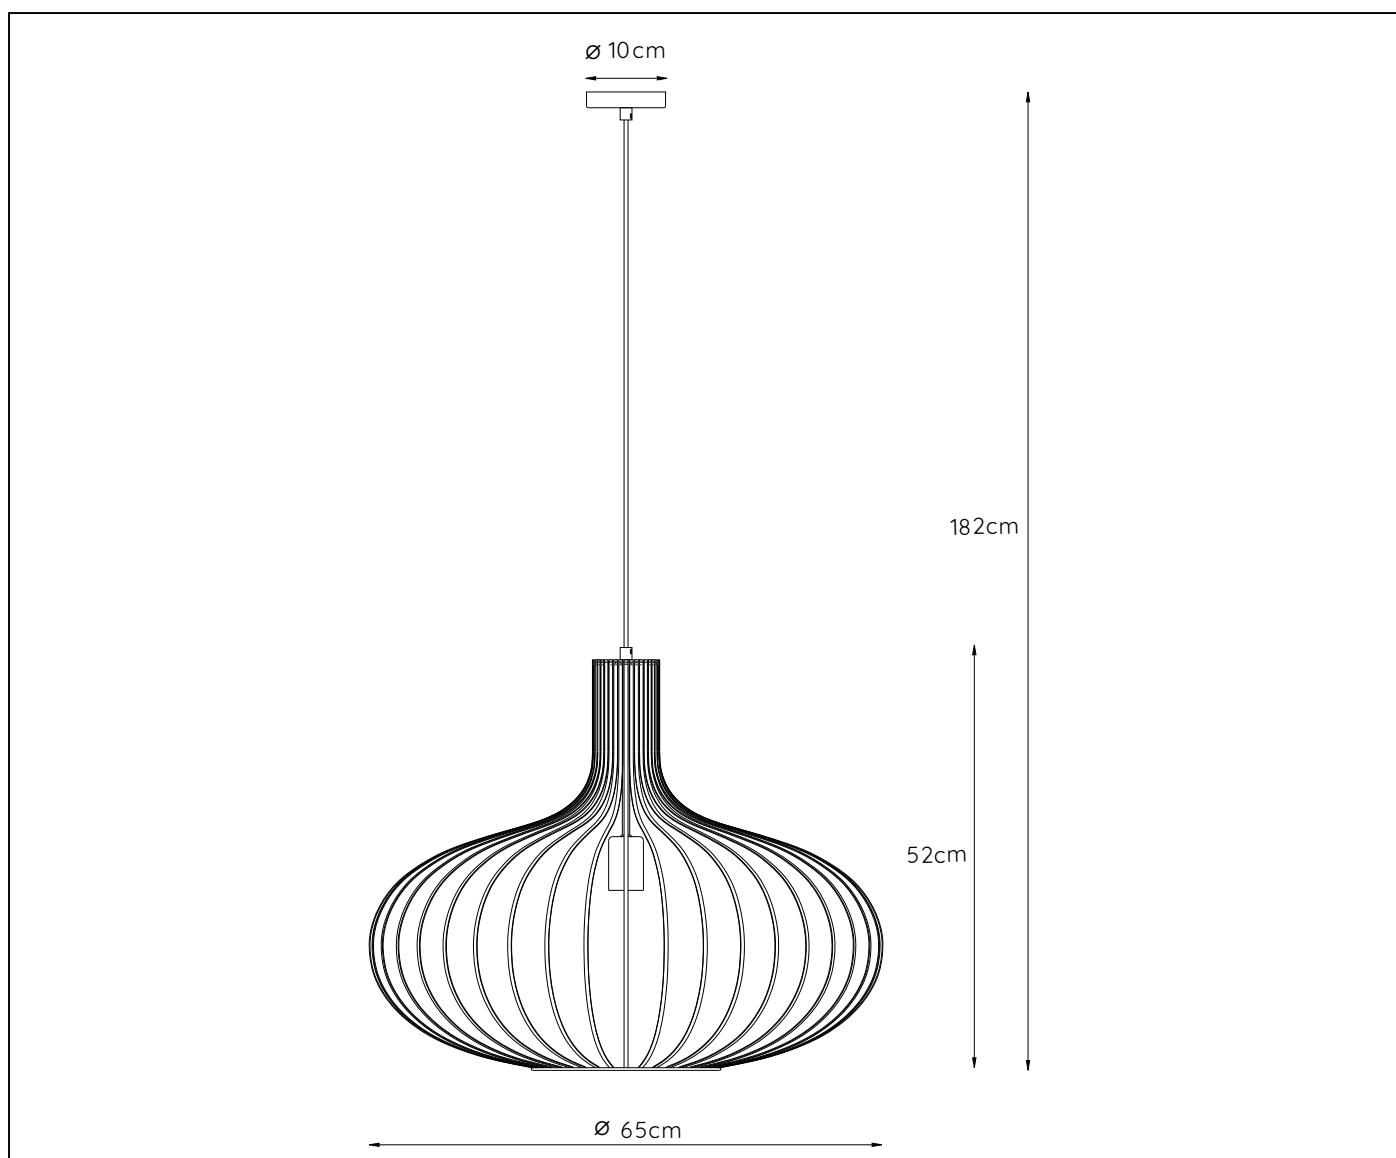

**RECOMMENDED LUCIDE
LIGHT SOURCE**

49032/05/62

Light source dimmable : Yes

Light source incl. : No

General

Dimensions LxWxH : 65cm x 65cm x 182 cm
Height minimum : 56 cm
Height maximum : 182 cm
Dimensions shade LxWxH : 65 cm x 65cm x 52 cm
Main material : Metal
Ceiling rose material : Metal
Color :Green
Style : Classic
Shape : Round
Weight : 2.2 kg
Warranty : 2 years

Product specifications

Dimmable : Yes
Light direction : Around (Diffuse)
Adjustable in height : Adjustable in height(Before installation)
Directional : Not Directional
Cable : Yes,Cable On Product
Cable length : 126cm
Sensor : Without Sensor
Control : Light Switch Control
IP-Class : 20
Electric class : 1
Light source including ? : No
Lamp socket : E27
Light source number : 1
Power requirements : 220-240V~50Hz
Bulb type & maximum wattage : E27- max.60W

For more specifications of this product please visit
www.lucide.com

LUCIDE

TECHNICAL DRAWING & DIMENSIONS

MANUELA

Itemnumber :78374/65/33

EAN code : 5411212782823

For more specifications, dimensions please visit