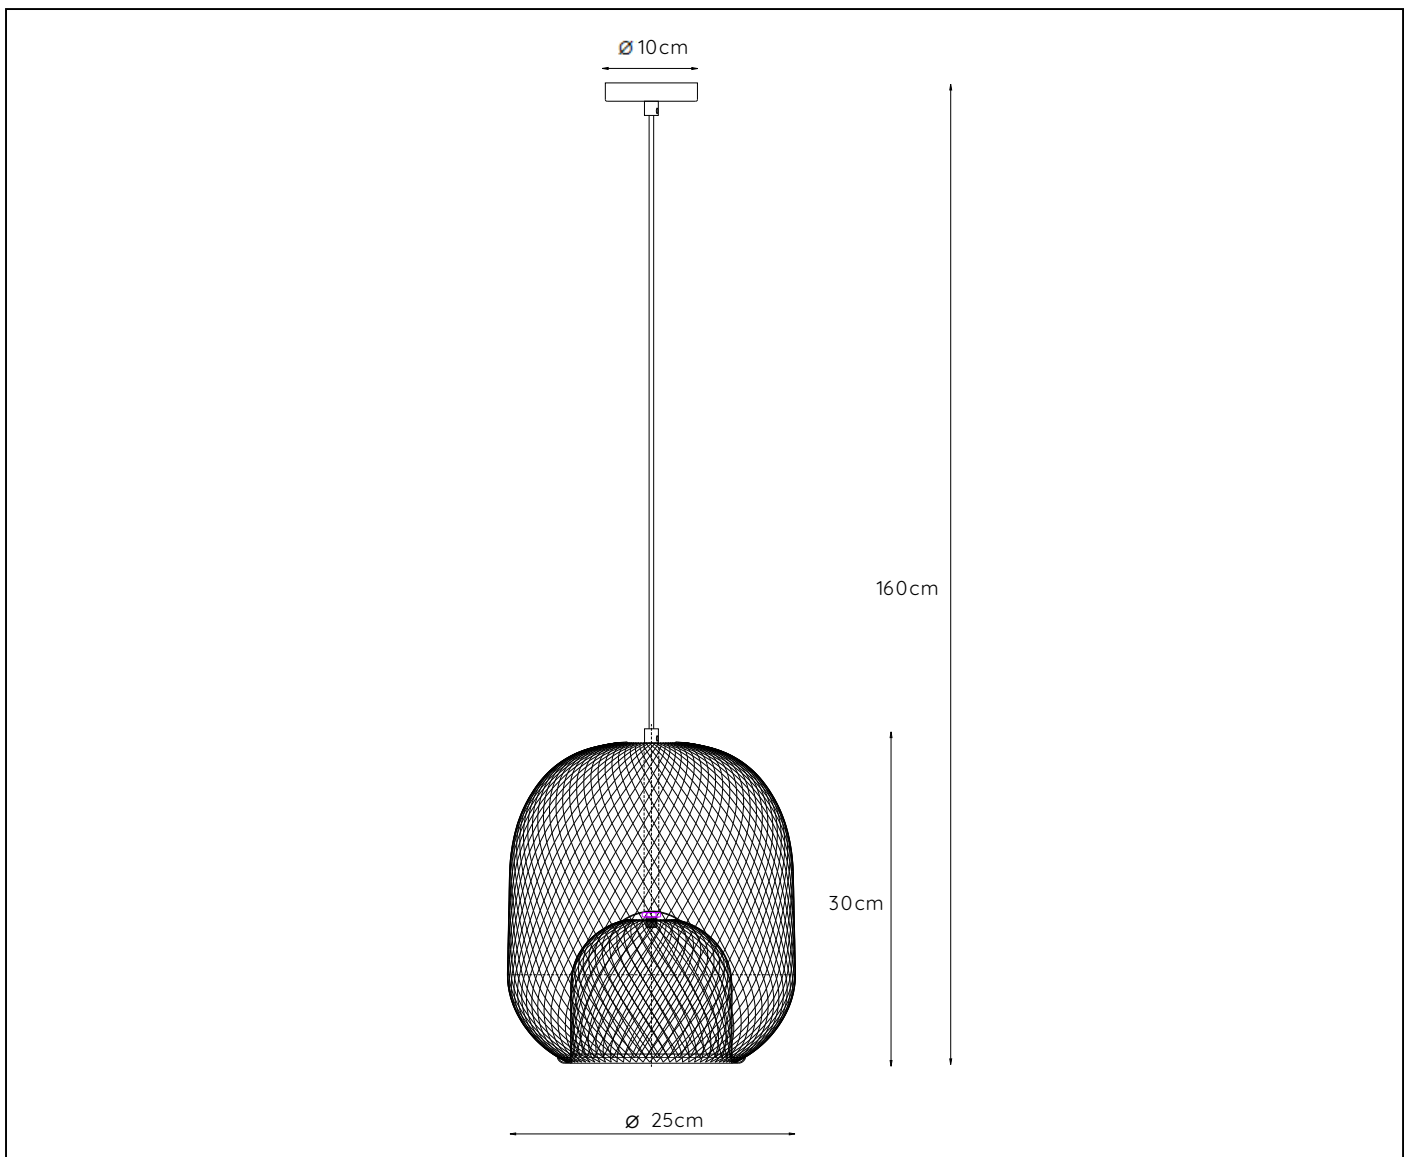

LUCIDE

GENERAL SPECIFICATIONS

**RECOMMENDED LUCIDE
LIGHT SOURCE**

49032/05/62

Light source dimmable : Yes

Light source incl. : No

General

Dimensions LxWxH : 25 cm x 25 cm x 160 cm
Height minimum : 35 cm
Height maximum : 160 cm
Dimensions shade LxWxH : 25 cm x 25 cm x 30 cm
Main material : Metal
Ceiling rose material : Metal
Color :Black
Style : Modern
Shape : Oval
Weight : 0.75 kg
Warranty : 2 years

Product specifications

Dimmable : Yes
Light direction : Around (Diffuse)
Adjustable in height :Adjustable in height(Before installation)
Directional : Not Directional
Cable : Yes,Cable On Product
Cable length : 126cm
Sensor : Without Sensor
Control : Light Switch Control
IP-Class : 20
Electric class : 1
Light source including ? : No
Lamp socket : E27
Light source number : 1
Power requirements : 220-240V~50Hz
Bulb type & maximum wattage : E27- max.40W

For more specifications of this product please visit

www.lucide.com

JEREL

Itemnumber :78396/01/30

EAN code : 5411212782830

For more specifications, dimensions please visit

www.lucide.com

LUCIDE