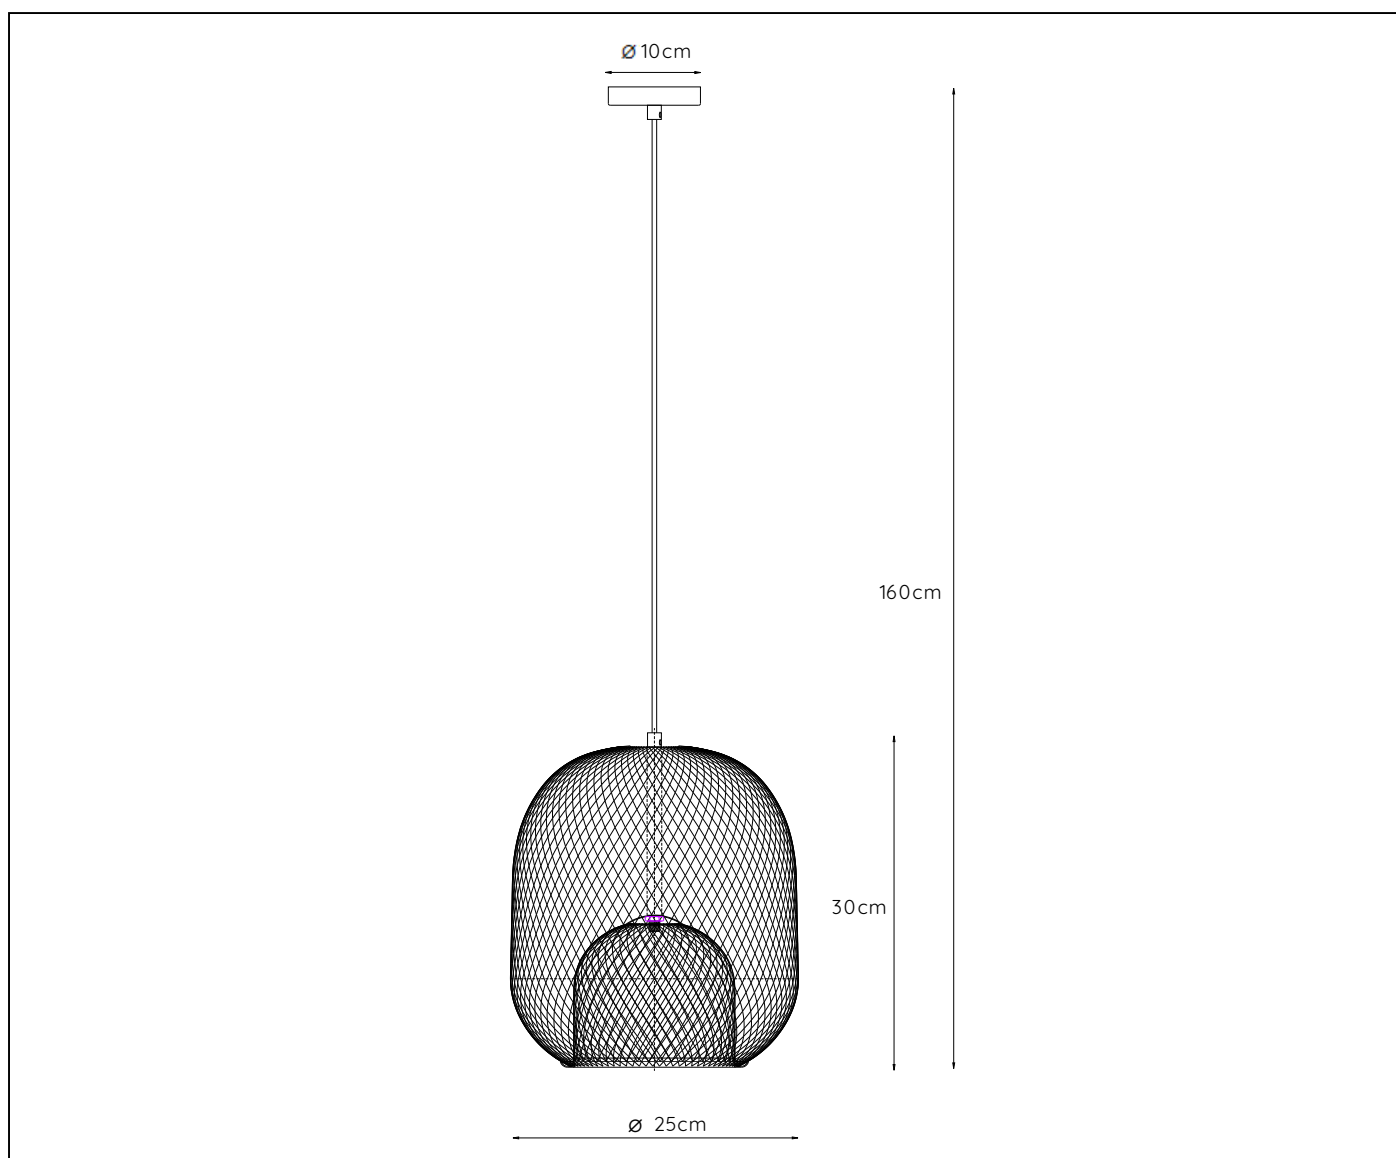

**RECOMMENDED LUCIDE
LIGHT SOURCE**

49032/05/62

Light source dimmable : Yes

Light source incl. : No

General

Dimensions LxWxH : 25 cm x 25 cm x 160 cm
Height minimum : 35 cm
Height maximum : 160 cm
Dimensions shade LxWxH : 25 cm x 25 cm x 30 cm
Main material : Metal
Ceiling rose material : Metal
Color :Green
Style : Modern
Shape : Oval
Weight : 0.75 kg
Warranty : 2 years

Product specifications

Dimmable : Yes
Light direction : Around (Diffuse)
Adjustable in height :Adjustable in height(Before installation)
Directional : Not Directional
Cable : Yes,Cable On Product
Cable length : 126cm
Sensor : Without Sensor
Control : Light Switch Control
IP-Class : 20
Electric class : 1
Light source including ? : No
Lamp socket : E27
Light source number : 1
Power requirements : 220-240V~50Hz
Bulb type & maximum wattage : E27- max.40W

For more specifications of this product please visit

www.lucide.com

LUCIDE

TECHNICAL DRAWING & DIMENSIONS

JEREL

Itemnumber :78396/01/33

EAN code : 5411212782847

For more specifications, dimensions please visit