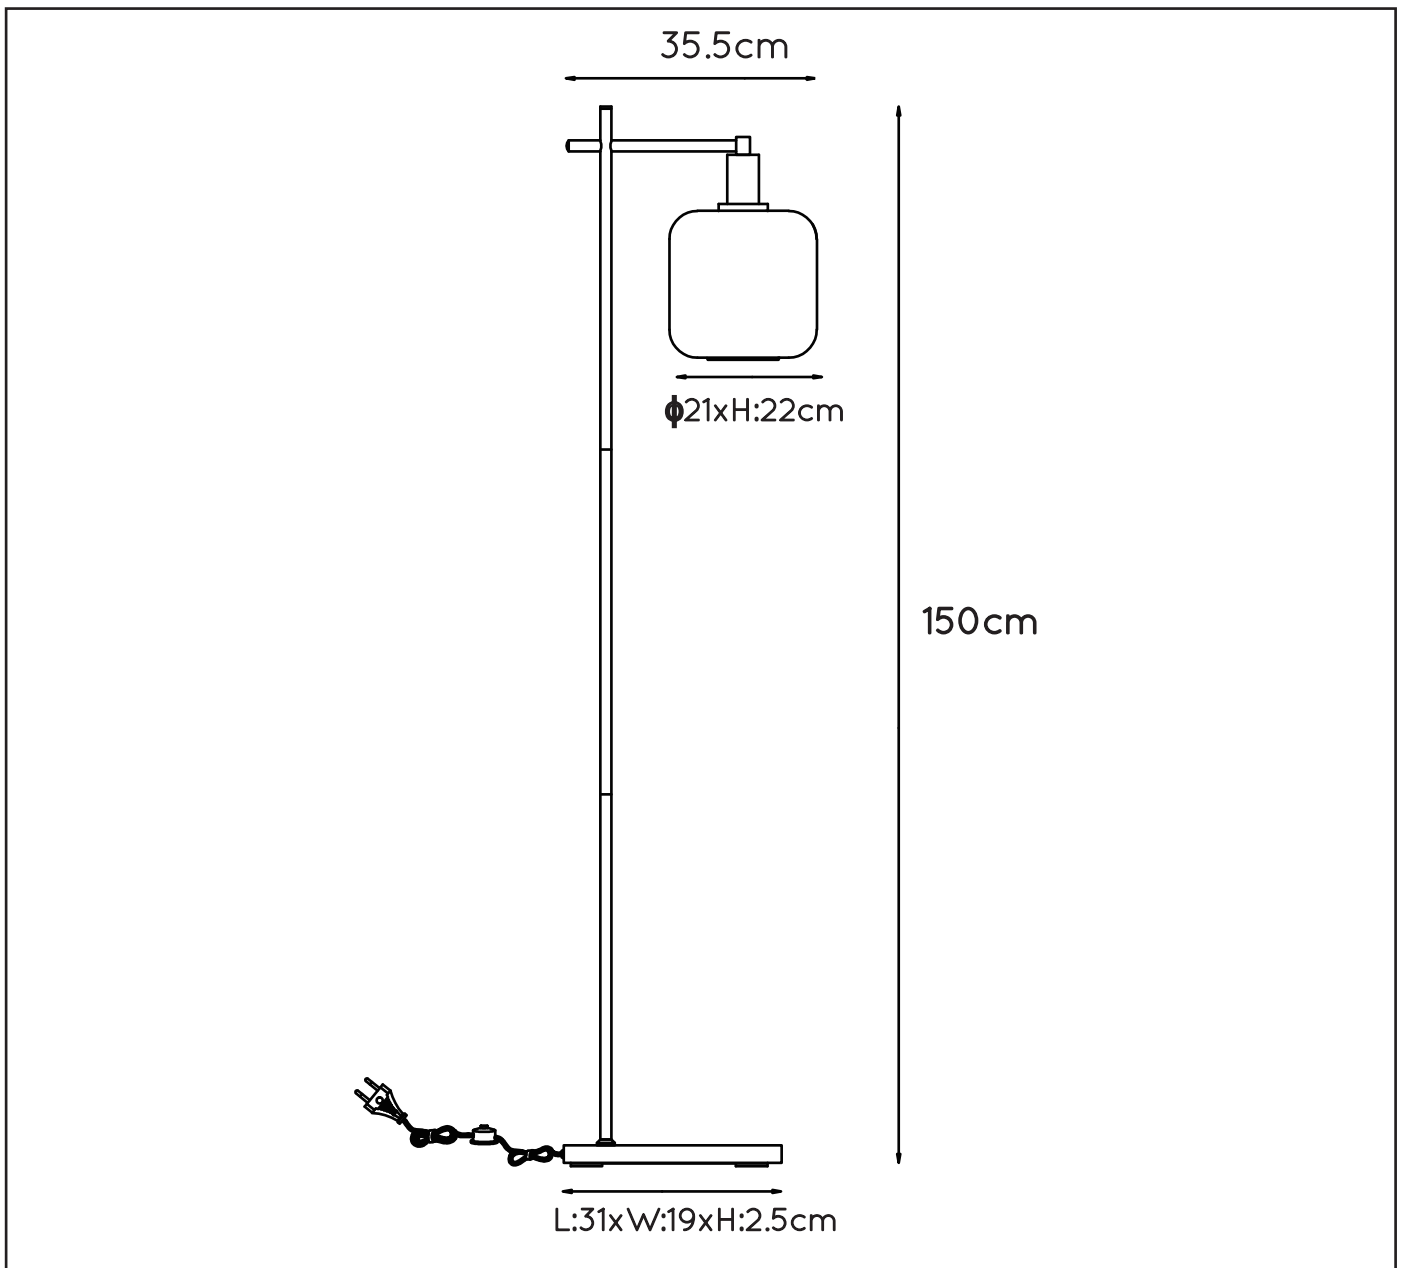

LUCIDE

GENERAL SPECIFICATIONS

RECOMMENDED LUCIDE LIGHT SOURCE

49035/20/62

Light source dimmable : Yes

Light source incl. : No

General

Dimensions LxWxH : 35.5 cm x 21 cm x 150 cm

Height minimum : -

Height maximum : -

Dimensions shade LxWxH : 21 cm x 21 cm x 22cm

Main material : Metal and Glass

Ceiling rose material : -

Color : Matt black and smokey shade

Style : Modern

Shape: Round

Weight : 6,5kg

Warranty : 2 years

Product specifications

Dimmable : No

Light direction : Around (Diffuse)

Adjustable in height : No

Directional : Not Directional

Cable : Yes, Cable On Product

Power requirements : 220-240V~50Hz

Bulb type & maximum wattage : E27- max.40W

For more specifications of this product please visit

www.lucide.com

JOANET

Item number : 45794/01/65

EAN code : 5411212451606

For more specifications, dimensions please visit
www.lucide.com