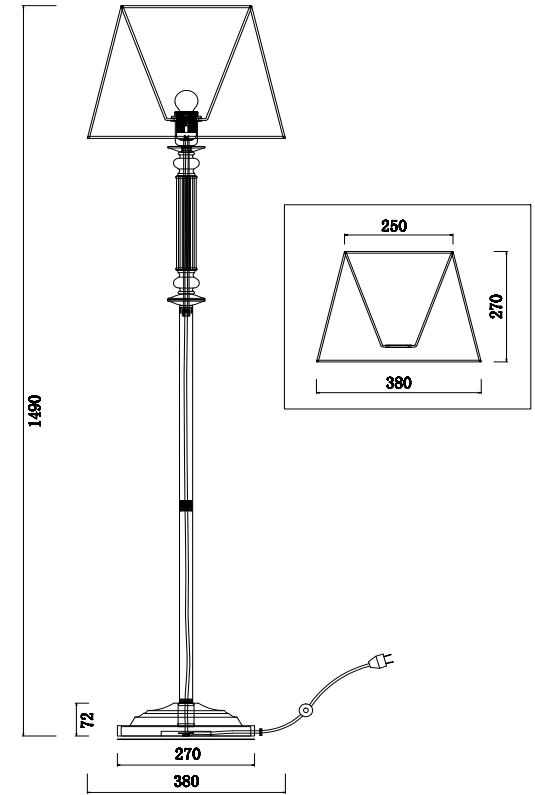

FREYA
TRADITION OF QUALITY

Instruction

FR2539FL-01G

1 x E27 (40W)

Model: FR2539FL-01G
Collection: Classic
Series: Ksenia

Floor Lamps