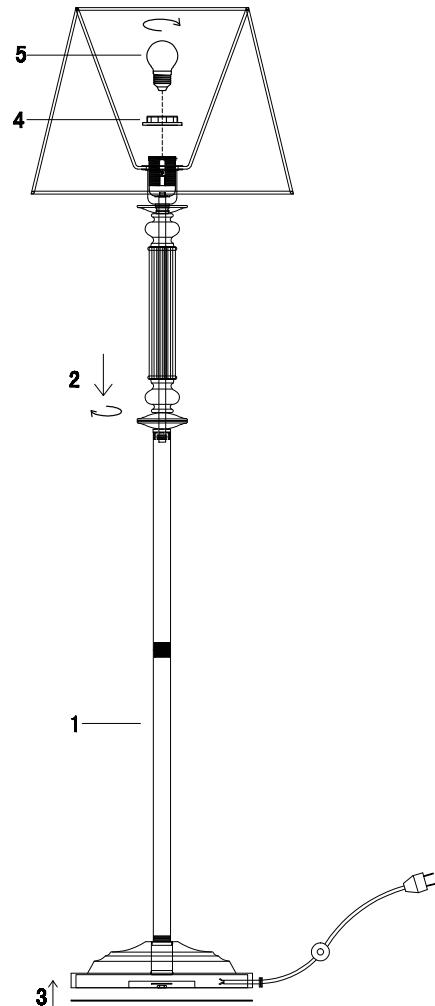

FREYA
TRADITION OF QUALITY

Instruction

FR2539FL-01G

1 x E27 (40W)

Model: FR2539FL-01G
Collection: Classic
Series: Ksenia

Floor Lamps