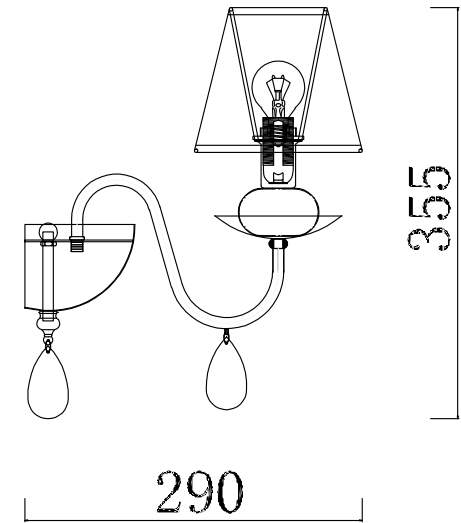

FREYA
TRADITION OF QUALITY

INSTRUCTION

MODEL: FR5756-WL-01-W
SCONCE

1 X E14 (40W)

FREYA-LIGHT.COM