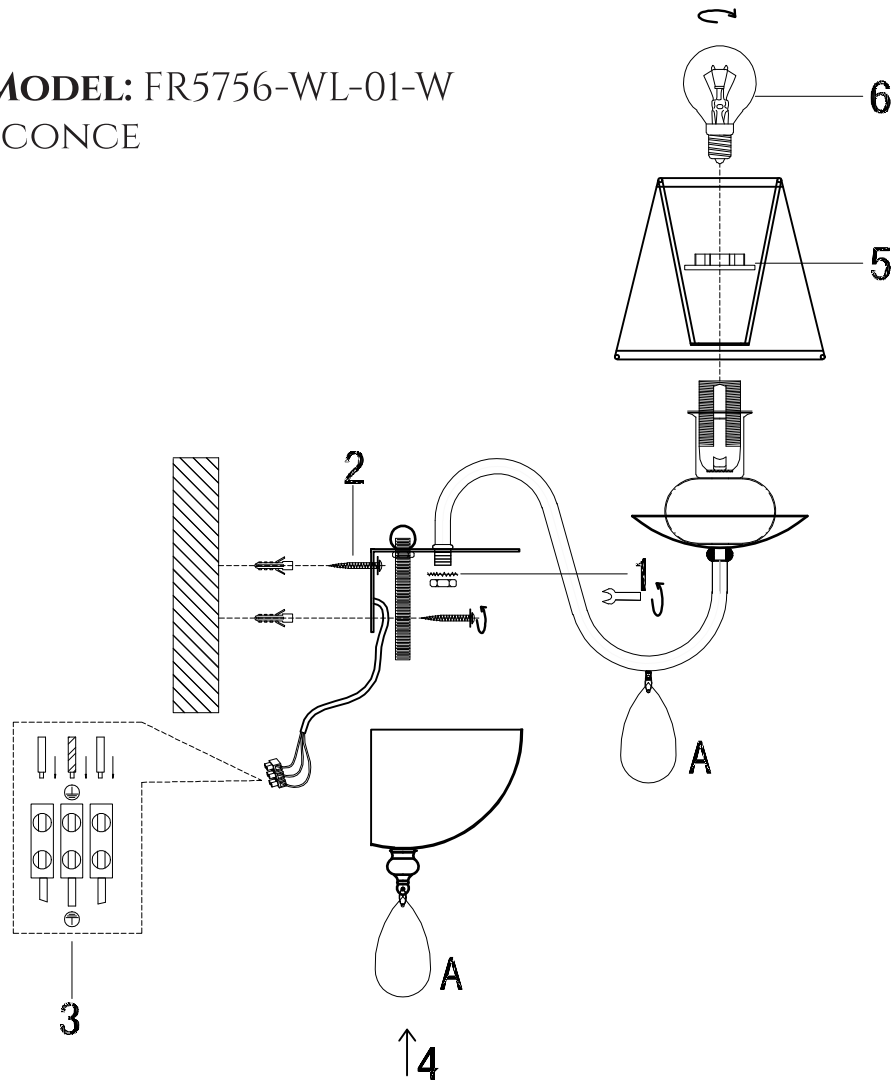

FREYA
TRADITION OF QUALITY

INSTRUCTION

MODEL: FR5756-WL-01-W
SCONCE

1 X E14 (40W)

FREYA-LIGHT.COM