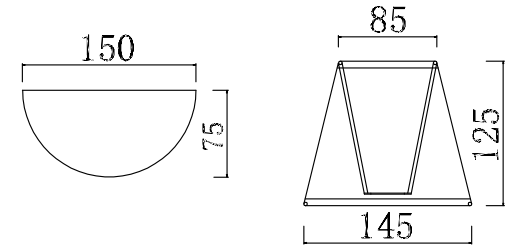

FREYA
TRADITION OF QUALITY

INSTRUCTION

MODEL: FR5756-WL-01-W
SCONCE

1 X E14 (40W)

FREYA-LIGHT.COM