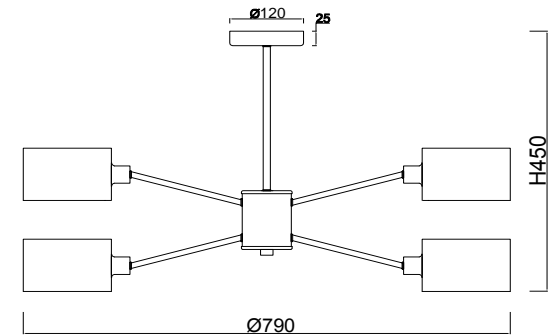

FREYA
TRADITION OF QUALITY

Instruction

FR5040PL-08CH

8 x E14 (40W)

Model: FR5040PL-08CH
Collection: Modern
Series: Brianne

Ceiling Lamps