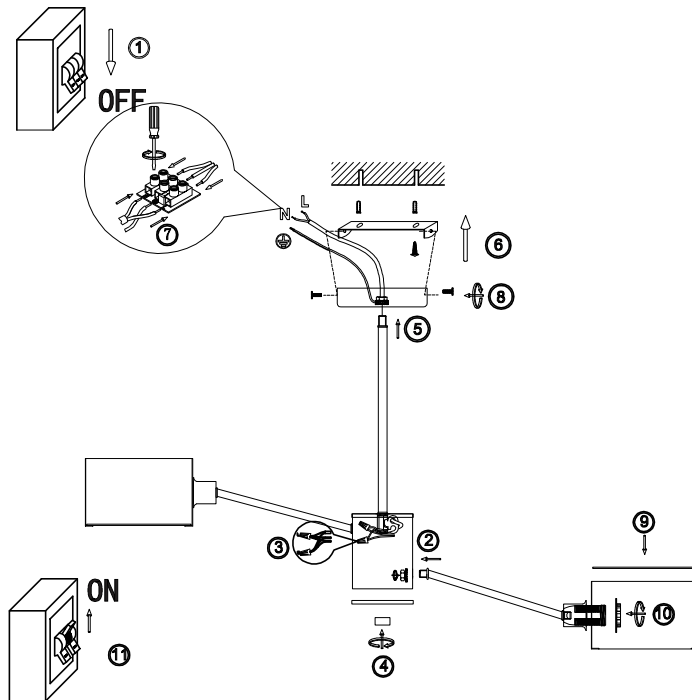

FREYA
TRADITION OF QUALITY

Instruction

FR5040PL-08CH

8 x E14 (40W)

Model: FR5040PL-08CH
Collection: Modern
Series: Brianne

Ceiling Lamps