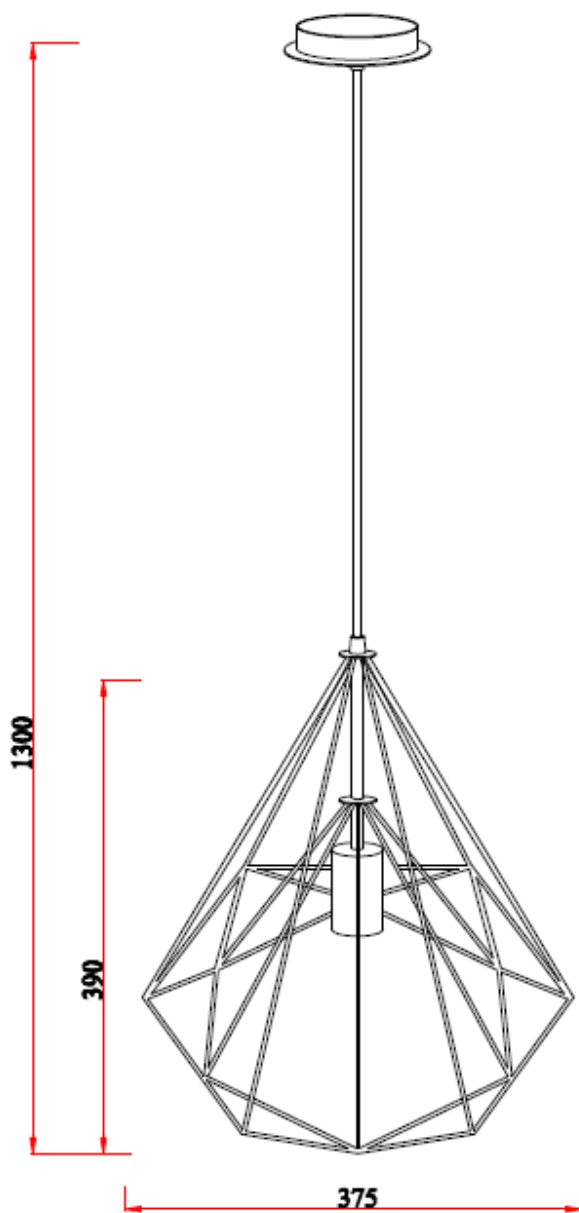

Line drawing of the item (with outline dimensions)

Item number: 06496/37/30

Installation drawing (the same as it in its instruction manual)

### Technical details

materials used:	metal	
color:	black	
dimmable and how is the fixture dimmable:		
size:	Height:	1300mm
	Length:	375mm
	Width:	
	Net Weight:	1.6KGS
power requirements:	220-240V/~50Hz	
bulb type and maximum Wattage:	E27 60w	
number of bulbs:	1	
IP degree:	IP20	