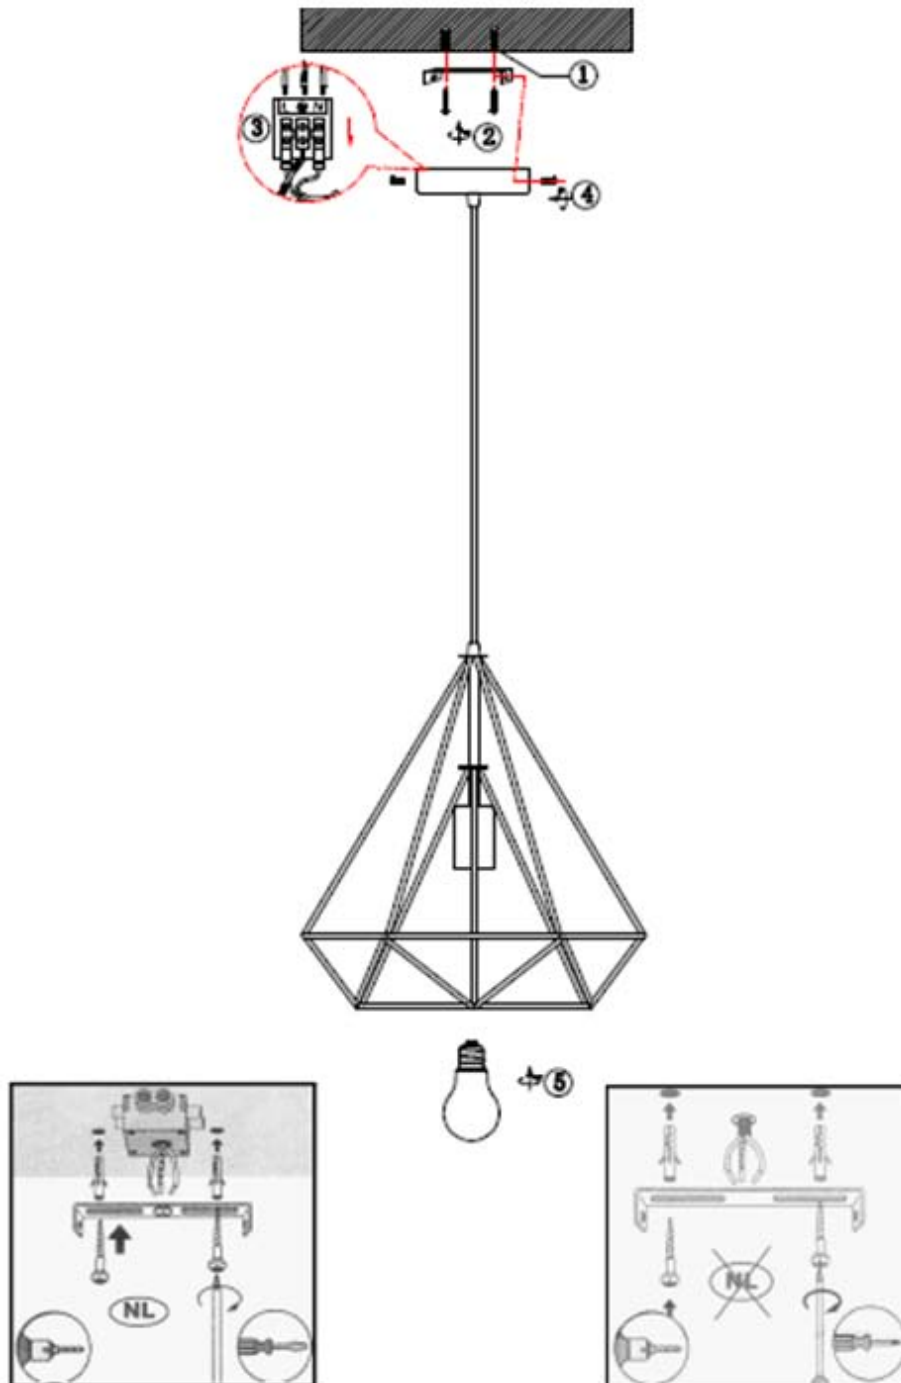

Line drawing of the item (with outline dimensions)

Item number: 06496/37/30

Installation drawing (the same as it in its instruction manual)

### Technical details

materials used:	metal	
color:	black	
dimmable and how is the fixture dimmable:		
size:	Height:	1300mm
	Length:	375mm
	Width:	
	Net Weight:	1.6KGS
power requirements:	220-240V/~50Hz	
bulb type and maximum Wattage:	E27 60w	
number of bulbs:	1	
IP degree:	IP20	