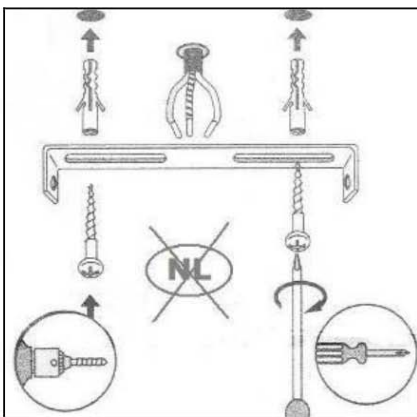

Installation drawing