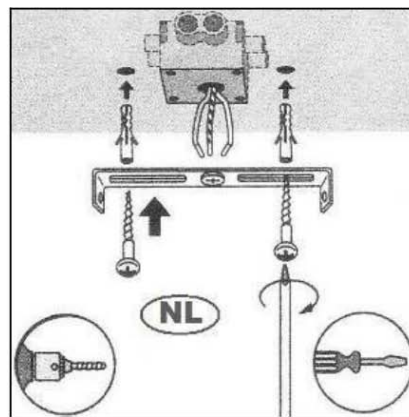

Item number: 05910/19/36

Technical details

Materials used:	Metal+ Concrete
Color:	Grey
Dimmable and how is fixture dimmable	
Size:	Height: 13~18cm
	Length: 30cm
	Width: 30cm
	Net weight: 2.3kg
Power requirements:	220-240V~50Hz
Bulb type and maximum wattage:	GU10 Led Max.5W
Number of bulbs:	4XGU10
IP degree:	IP 20

Installation drawing

Warranty declaration:

Lucide NV warrants that the products supplied will be free from defects in material and workmanship for a period of 2 years from the date of purchase by the end user, if the item is installed and maintained properly as mentioned in the user manual.
Exclusions for the warranty: 1. Broken glass parts of the fixture will only be replaced within 14 days after purchasing by the end user. 2 Normal wear and tear, discoloring as a result from normal use. 3. Damage caused by external causes like fire, water, wrong use/ installation or maintenance of the product.
For warranty claims the customer needs to hand over defective fixture/part and the original purchase ticket.