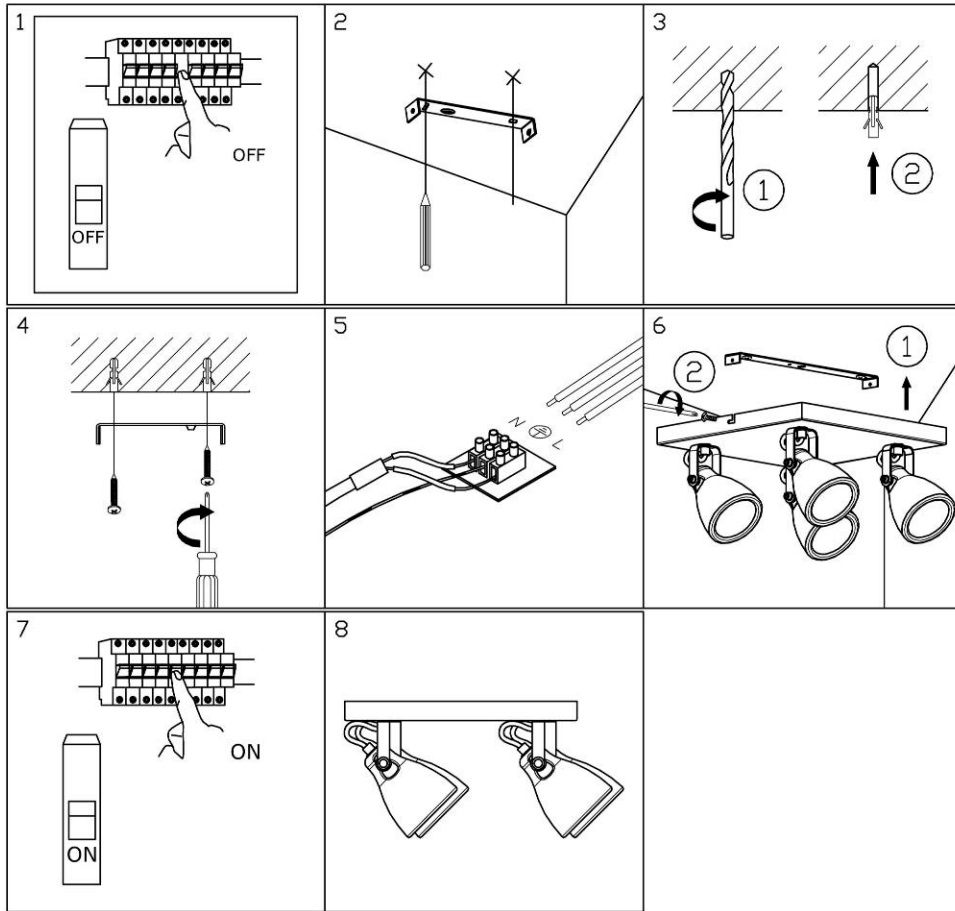

Installation drawing