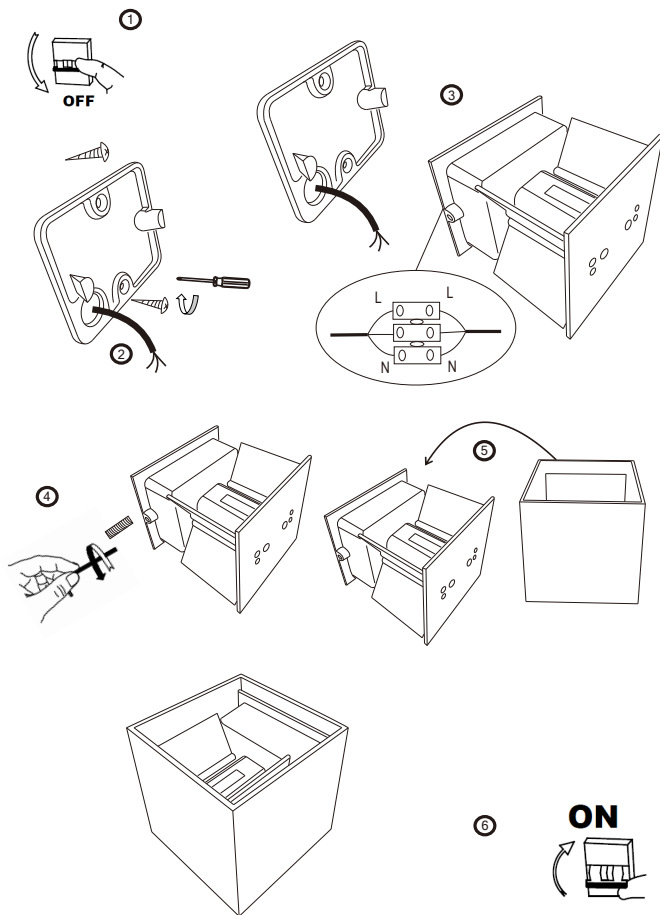

Instruction

O572WL-L6GR

Gross Weight: 0,72 kg

Net Weight: 0,64 kg

Volume: 0,001331 m3

Weight and Volume Margin of Error: ±10%

Color: Grey

Material: Metal

MAX 6W
360 Lumen

Model: O572WL-L6GR

Collection: Outdoor

Series: Fulton

Wall Lamps