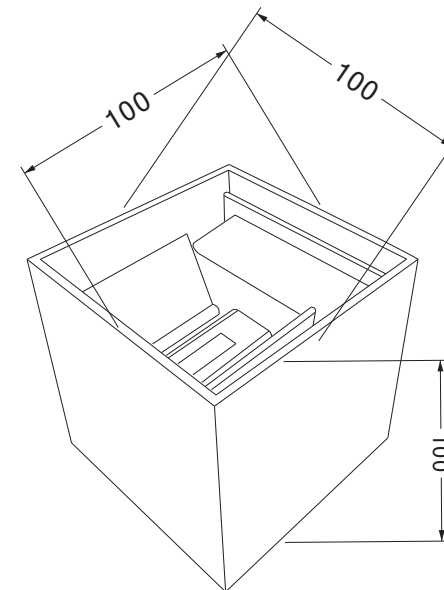

Instruction

O572WL-L6GR

Gross Weight: 0,72 kg

Net Weight: 0,64 kg

Volume: 0,001331 m3

Weight and Volume Margin of Error: ±10%

Color: Grey

Material: Metal

MAX 6W
360 Lumen

Model: O572WL-L6GR

Collection: Outdoor

Series: Fulton

Wall Lamps