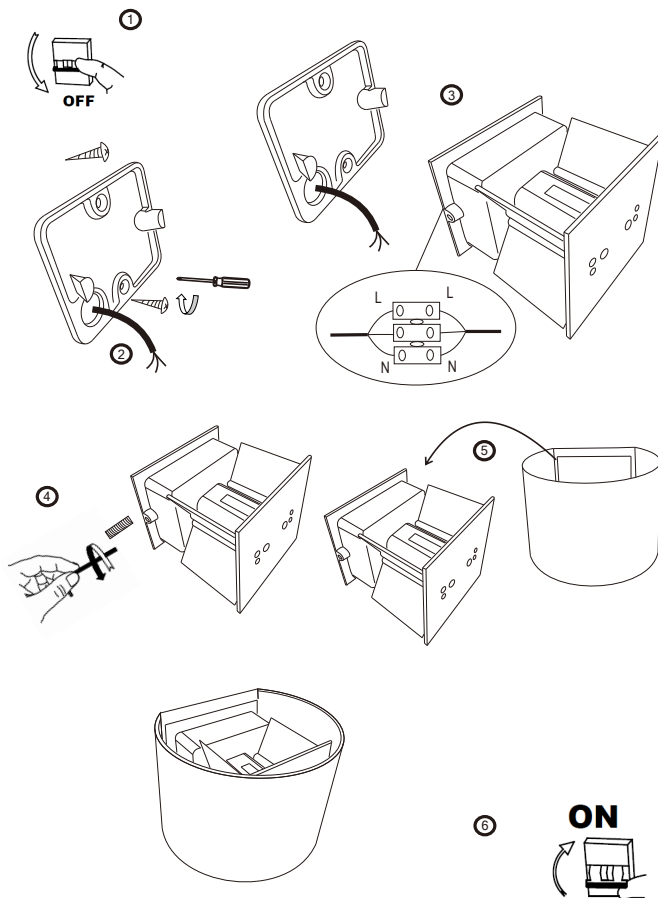

Instruction

O573WL-L6GR

Gross Weight: 0,72 kg

Color: Grey

Net Weight: 0,65 kg

Material: Metal

Volume: 0,001903 m3

Weight and Volume Margin of Error: ±10%

MAX 6W
360 Lumen

Model: O573WL-L6GR

Collection: Outdoor

Series: Fulton

Wall Lamps