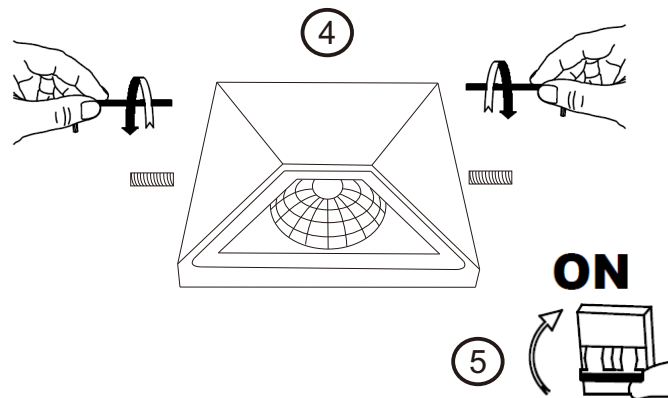

Instruction

O577WL-L5B

MAX 5W
450 Lumen

Model: O577WL-L5B
Collection: Outdoor
Series: Beekman

Wall Lamps