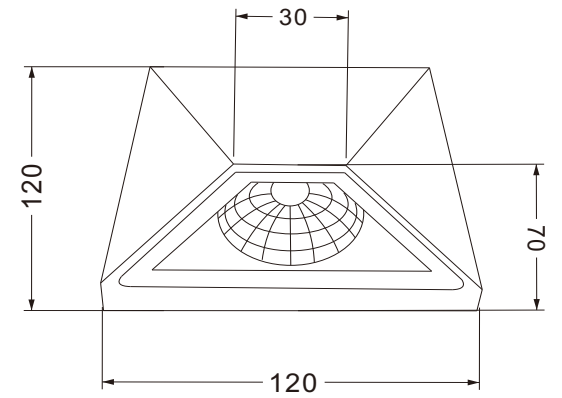

Instruction

O577WL-L5B

MAX 5W
450 Lumen

Model: O577WL-L5B
Collection: Outdoor
Series: Beekman

Wall Lamps