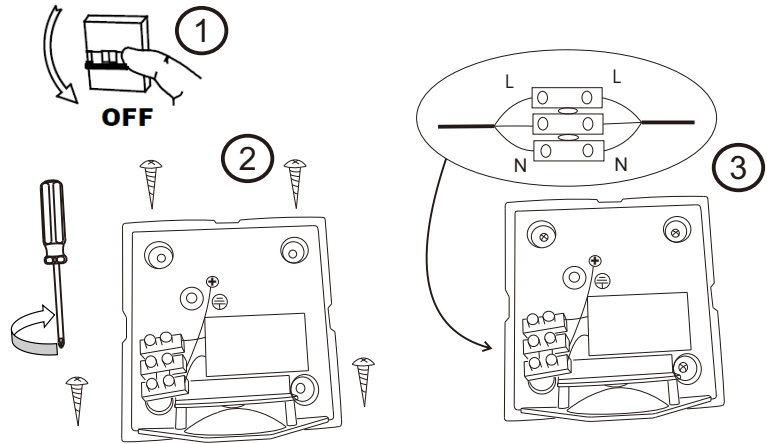

Instruction

O577WL-L5B

MAX 5W
450 Lumen

Model: O577WL-L5B
Collection: Outdoor
Series: Beekman

Wall Lamps