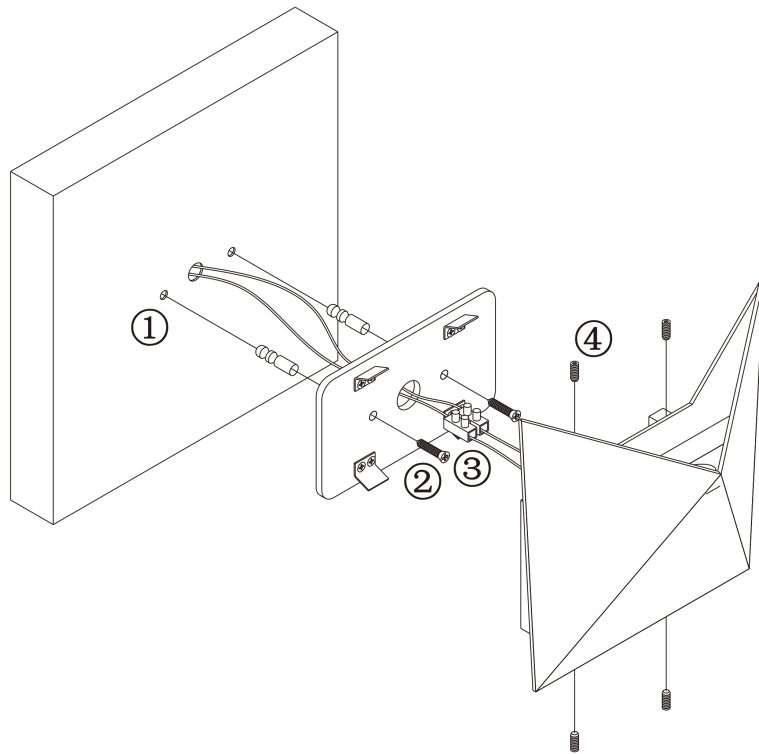

Instruction

O802WL-L7B

Gross Weight: 0,7 kg

Color: Black

Net Weight: 0,6 kg

Material: Metal

Volume: 0,002916 m3

Weight and Volume Margin of Error: ±10%

MAX 9W
670 Lumen

Model: O802WL-L7B

Collection: Outdoor

Series: Beekman

Wall Lamps