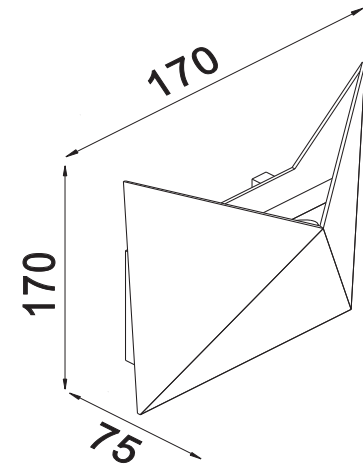

Instruction

O802WL-L7B

Gross Weight: 0,7 kg

Color: Black

Net Weight: 0,6 kg

Material: Metal

Volume: 0,002916 m3

Weight and Volume Margin of Error: ±10%

MAX 9W
670 Lumen

Model: O802WL-L7B

Collection: Outdoor

Series: Beekman

Wall Lamps