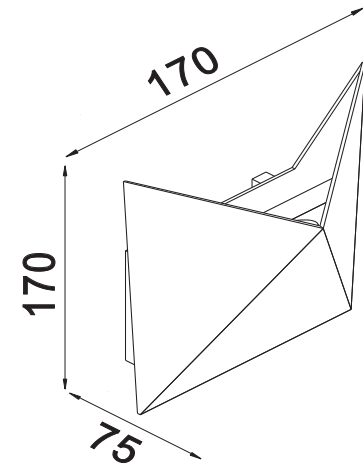

Instruction

O802WL-L7W

Gross Weight: 0,79 kg

Color: White

Net Weight: 0,75 kg

Material: Metal

Volume: 0,00361 m³

Weight and Volume Margin of Error: ±10%

MAX 9W
670 Lumen

Model: O802WL-L7W

Collection: Outdoor

Series: Beekman

Wall Lamps