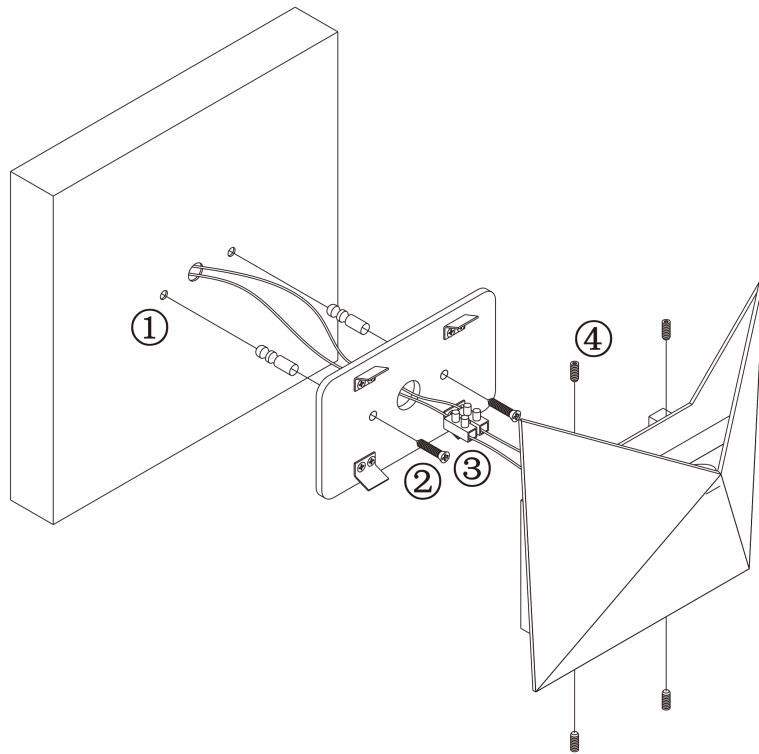

Instruction

O802WL-L7W

Gross Weight: 0,79 kg

Color: White

Net Weight: 0,75 kg

Material: Metal

Volume: 0,00361 m³

Weight and Volume Margin of Error: ±10%

MAX 9W
670 Lumen

Model: O802WL-L7W

Collection: Outdoor

Series: Beekman

Wall Lamps