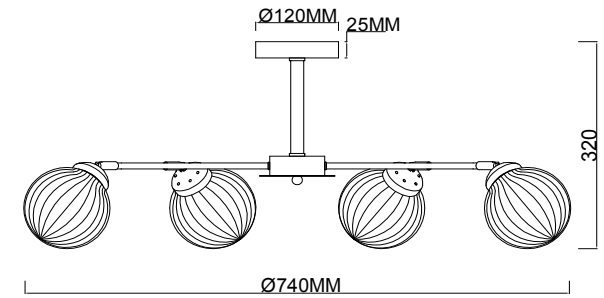

# Instruction

FR5041PL-06BS

6 x E14 (40W)

Model: FR5041PL-06BS  
Collection: Modern  
Series: Daisy

Ceiling Lamps