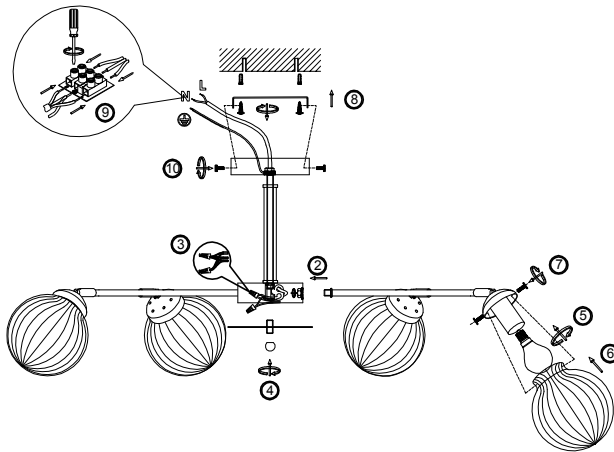

# Instruction

FR5041PL-06BS

6 x E14 (40W)

Model: FR5041PL-06BS  
Collection: Modern  
Series: Daisy

Ceiling Lamps