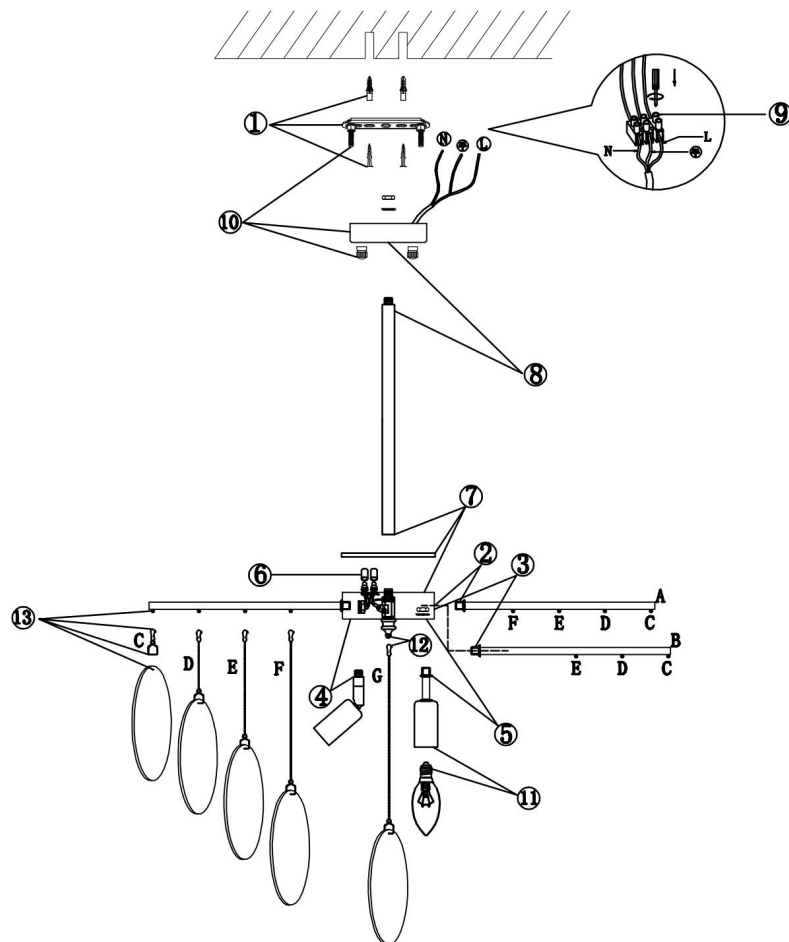

FREYA
TRADITION OF QUALITY

Instruction

FR5104PL-06N

C	D	E	F	G	
12pcs	12pcs	12pcs	6pcs	1pcs	43pcs

6xE14 60W

Model: FR5104PL-06N
Collection: Modern

Pendant Lamps