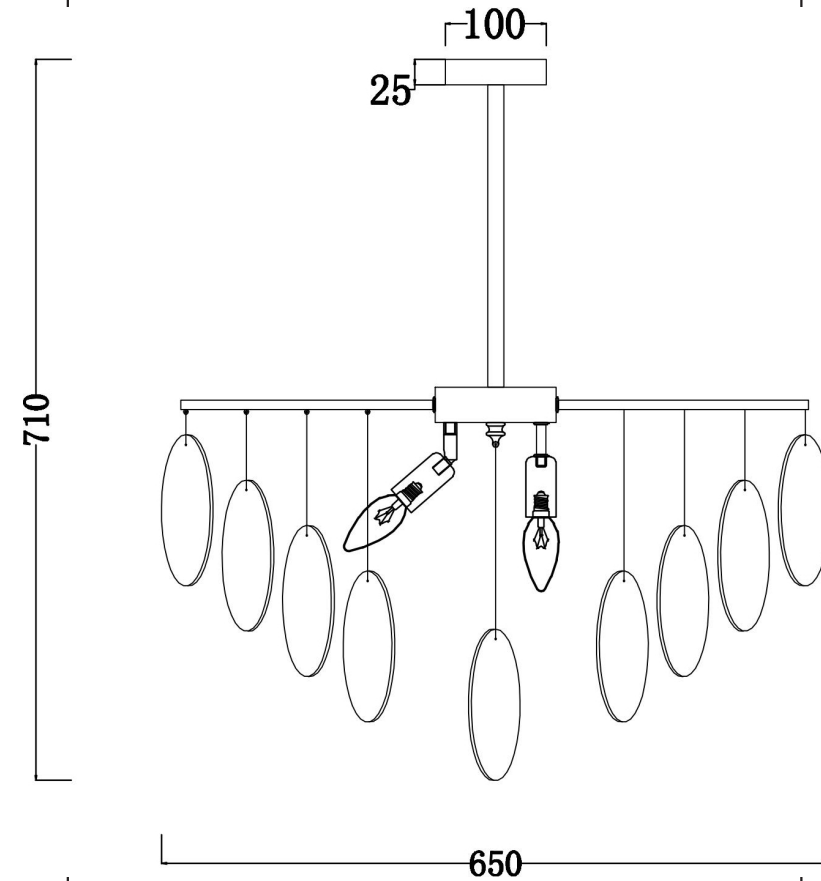

FREYA
TRADITION OF QUALITY

Instruction

FR5104PL-06N

C	D	E	F	G	
12pcs	12pcs	12pcs	6pcs	1pcs	43pcs

6xE14 60W

Model: FR5104PL-06N
Collection: Modern

Pendant Lamps