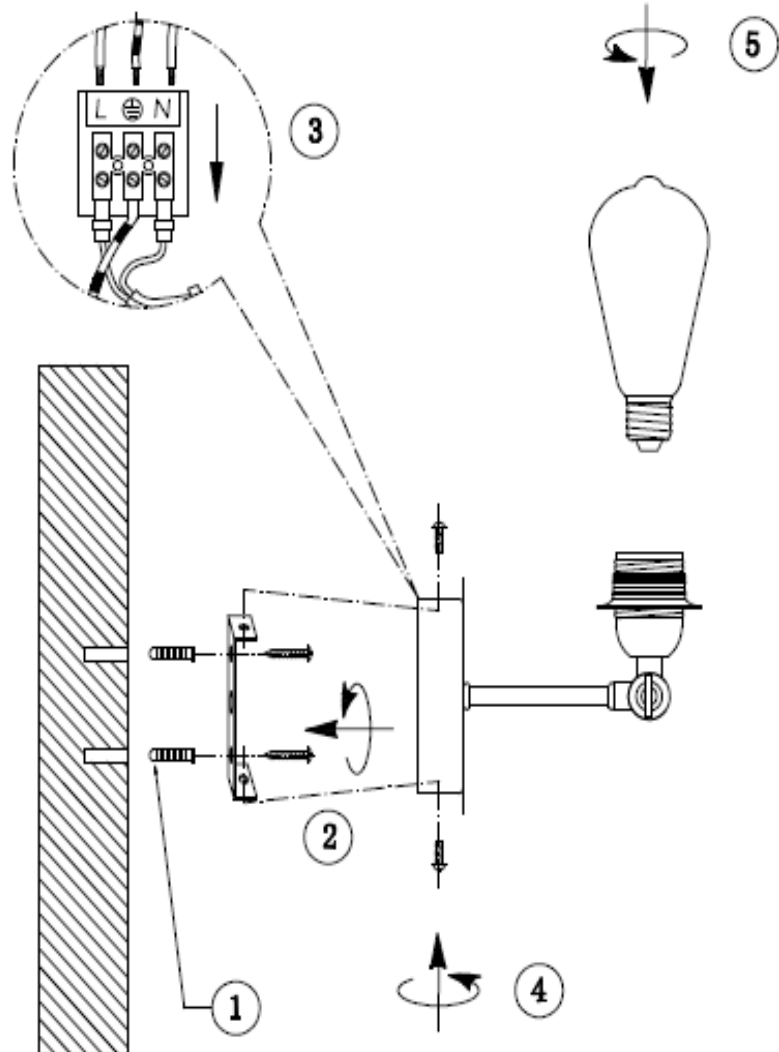

#### Technical details

Materials used:	metal
Color:	Brass, Red copper
Dimmable and how is fixture dimmable	Yes
Size:	Height: 140mm
	Length: 160mm
	Width: 120mm
	Net weight: 0.4kg
Power requirements:	1xE27/5W/LED/2700K/550lm/incl.
Bulb type and maximum wattage:	LED 5W
Number of bulbs:	1
IP degree:	IP20