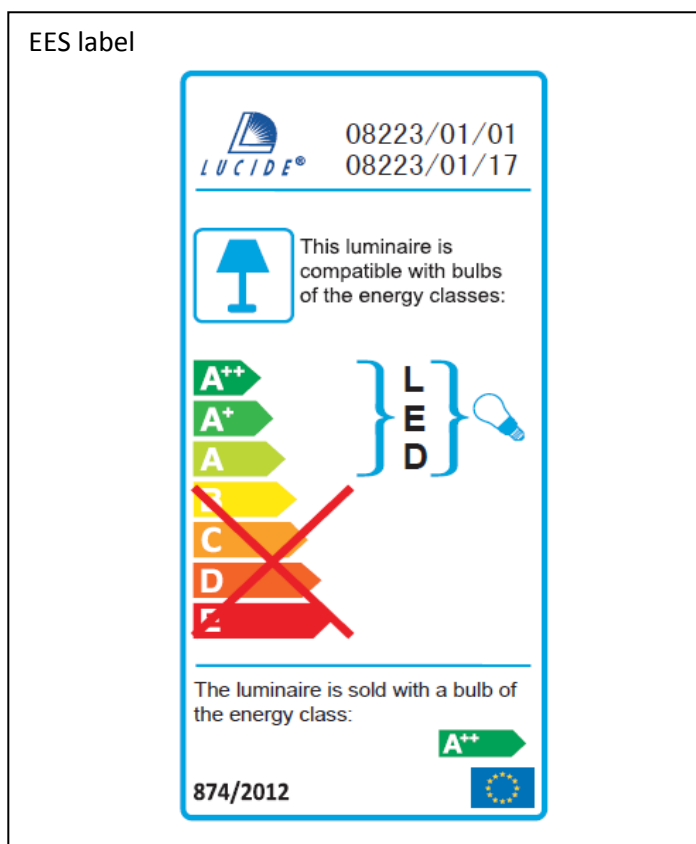

Garantiebestimmungen:

Lucide NV garantiert für einen Zeitraum von 2 Jahren ab Kaufdatum und Kauf durch den Endkunden, dass das gelieferte Produkt frei von Material- und Herstellungsfehlern ist, sofern das Produkt gemäß der Bedienungsanleitung installiert und gewartet wird.
Von der Garantie ausgenommen: 1. Gebrochene Glasteile der Fassung werden nur innerhalb von 14 Tagen ab Kauf durch den Endkunden ersetzt. 2. Normaler Verschleiß, Verfärbungen aufgrund des normalen Gebrauchs. 3. Beschädigungen aufgrund externer Ursachen wie Feuer, Wasser, unsachgemäße Nutzung/ Installation oder Wartung des Produkts.
Kunden müssen das defekte Produkt/Teil und den Originalkaufbeleg einsenden, um Garantieansprüche geltend zu machen.

Other languages of the manual and further explanations can be found on our website.