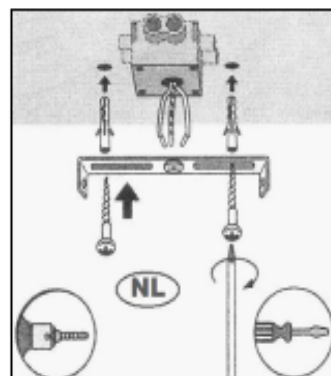

#### Technical details

Materials used:	metal
Color:	Brass, Red copper
Dimmable and how is fixture dimmable	Yes
Size:	Height: 140mm
	Length: 160mm
	Width: 120mm
	Net weight: 0.4kg
Power requirements:	1xE27/5W/LED/2700K/550lm/incl.
Bulb type and maximum wattage:	LED 5W
Number of bulbs:	1
IP degree:	IP20