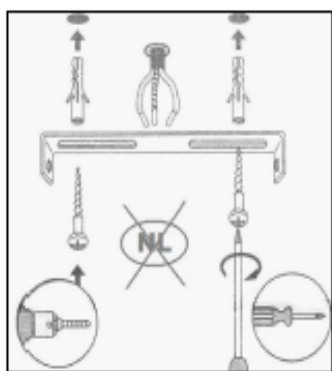

#### Technical details

Materials used:	metal
Color:	Brass, Red copper
Dimmable and how is fixture dimmable	Yes
Size:	Height: 140mm
	Length: 160mm
	Width: 120mm
	Net weight: 0.4kg
Power requirements:	1xE27/5W/LED/2700K/550lm/incl.
Bulb type and maximum wattage:	LED 5W
Number of bulbs:	1
IP degree:	IP20