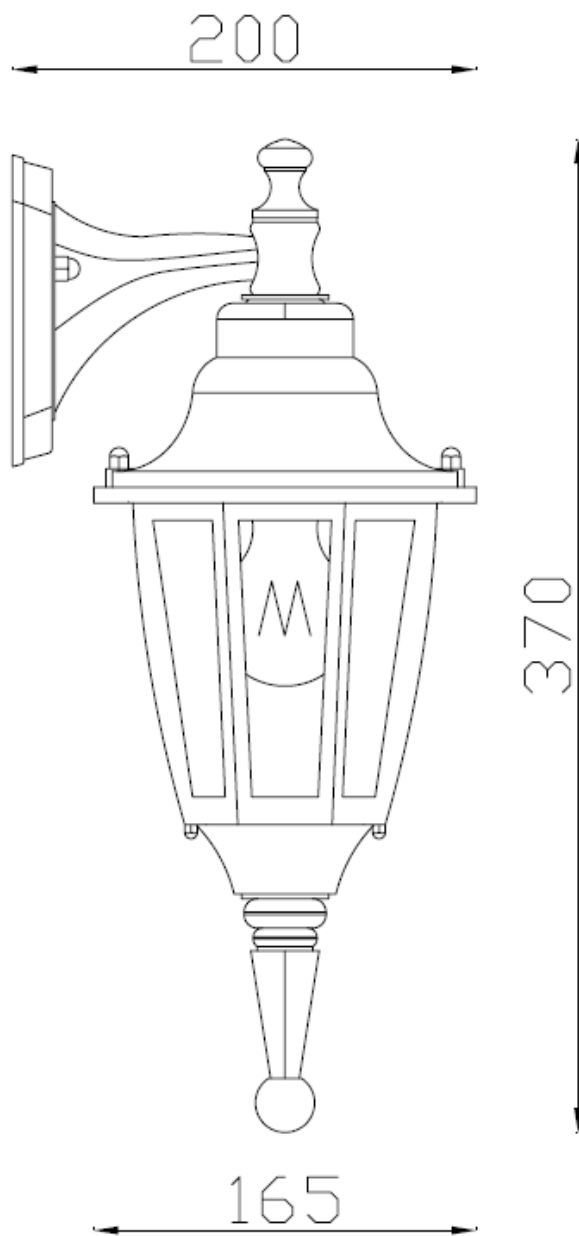

Line drawing of the item (with outline dimensions)

Item number:11833/01/45

Installation drawing (the same as it in its instruction manual)

### Technical details

materials used:	metal
color:	Black with green
dimmable and how is the fixture dimmable:	
size:	Height: 370mm Length: 200mm Width: 165mm Net Weight:
power requirements:	220-240V~50Hz
bulb type and maximum Wattage:	E27 Max.60W
number of bulbs:	1×E27
IP degree:	IP44