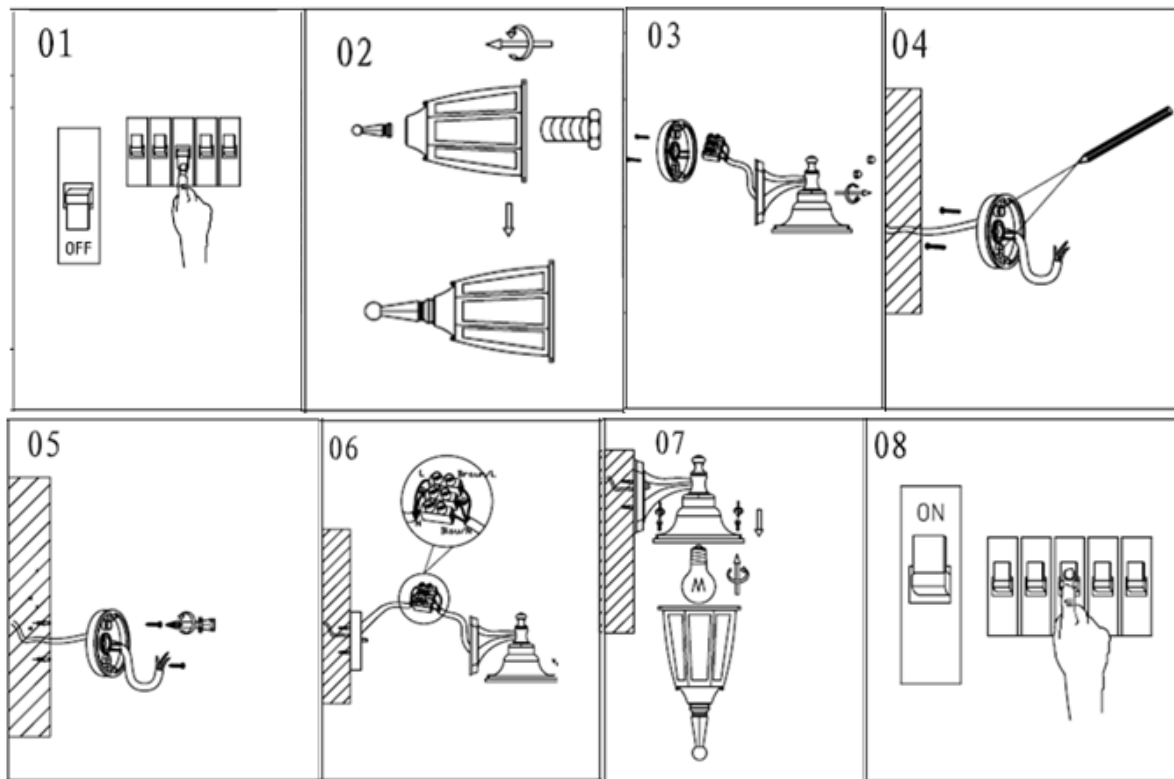

Line drawing of the item (with outline dimensions)

Item number:11833/01/45

Installation drawing (the same as it in its instruction manual)

### Technical details

materials used:	metal
color:	Black with green
dimmable and how is the fixture dimmable:	
size:	Height: 370mm Length: 200mm Width: 165mm Net Weight:
power requirements:	220-240V~50Hz
bulb type and maximum Wattage:	E27 Max.60W
number of bulbs:	1×E27
IP degree:	IP44