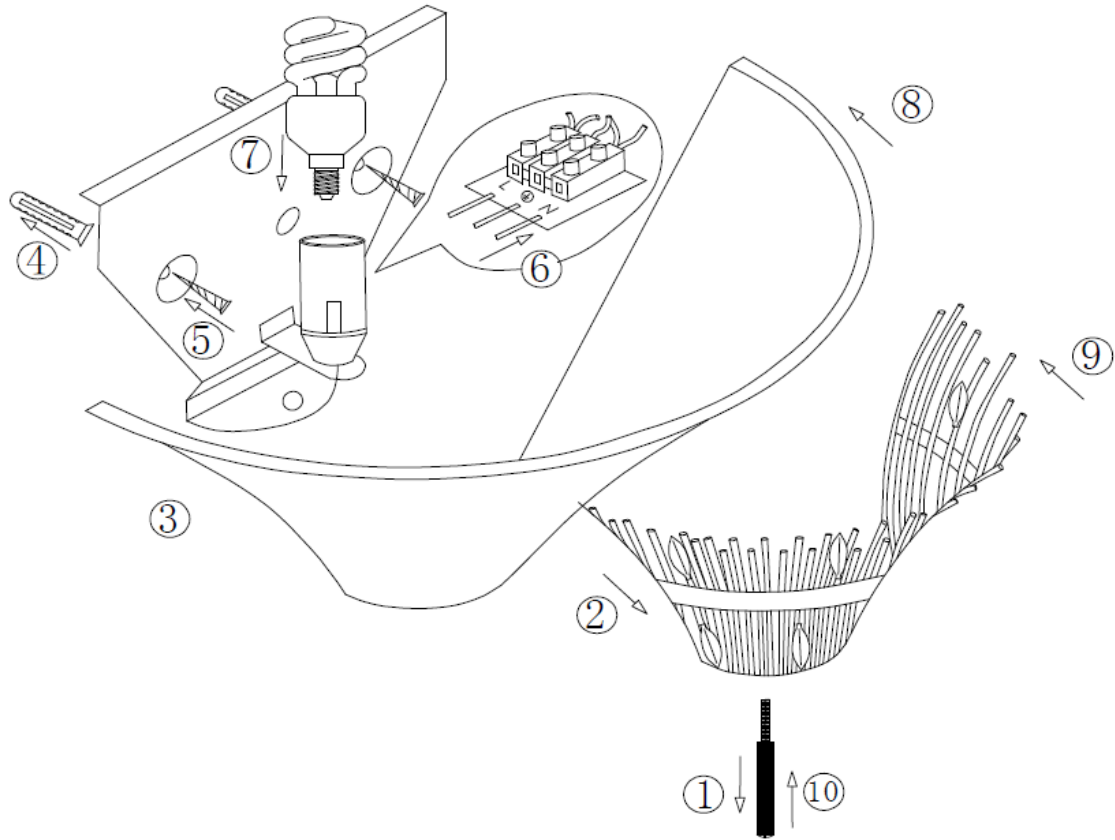

Line drawing of the item (with outline dimensions)

Item number:09205/01/97

Installation drawing (the same as it in its instruction manual)

Technical details

materials used:	Metal and glass
color:	brownw/gold brushed+white wall base+frosted glass shade
dimmmable and how is the fixture dimmmable:	
size:	Height: 19.5cm Length: 30.3cm Width: 15cm Net Weight: 0.92kgs
power requirements:	220-240V-50Hz
bulb type and maximum Wattage:	E14 ESL MAX.11W
number of bulbs:	1XE14
IP degree:	IP20