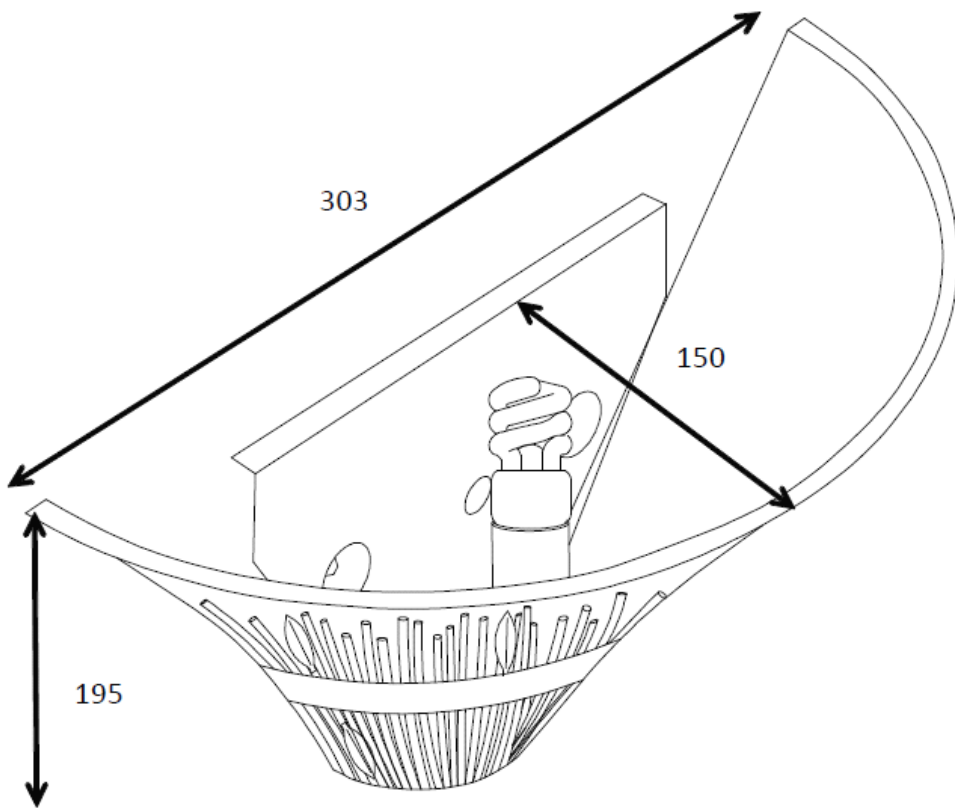

Line drawing of the item (with outline dimensions)

Item number:09205/01/97

Installation drawing (the same as it in its instruction manual)

Technical details

materials used:	Metal and glass
color:	brownw/gold brushed+white wall base+frosted glass shade
dimmmable and how is the fixture dimmmable:	
size:	Height: 19.5cm Length: 30.3cm Width: 15cm Net Weight: 0.92kgs
power requirements:	220-240V-50Hz
bulb type and maximum Wattage:	E14 ESL MAX.11W
number of bulbs:	1XE14
IP degree:	IP20