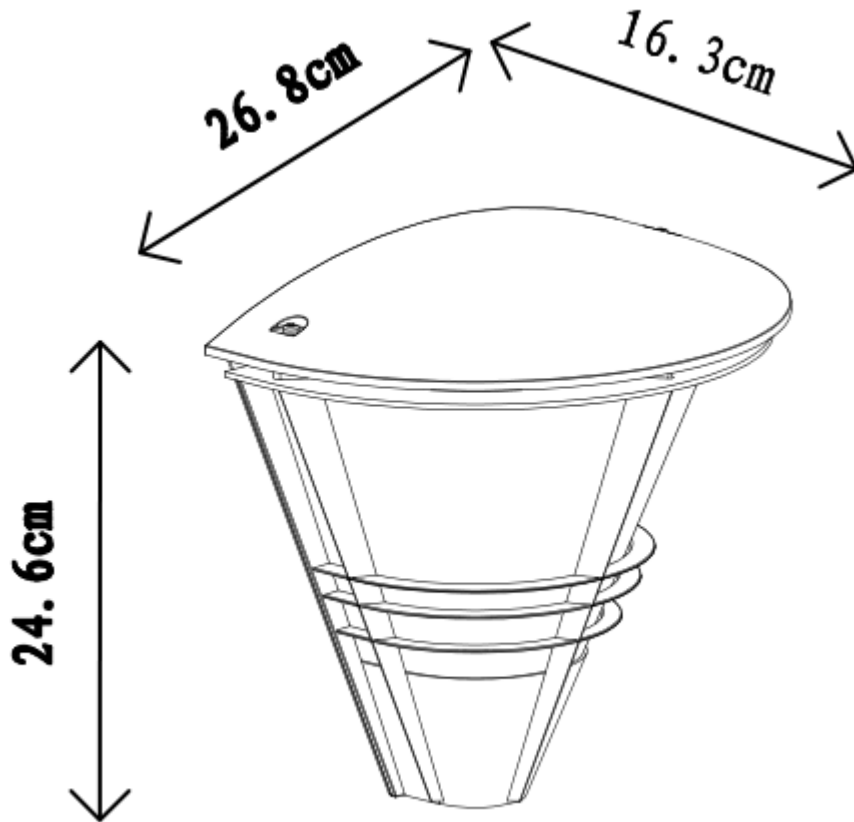

Line drawing of the item (with outline dimensions)

Item number: 11812/01/30

Installation drawing (the same as it in its instruction manual)

Technical details

materials used:	aluminium
color:	Black
dimmable and how is the fixture dimmable:	
size:	Height: 24.6cm Length: 26.8 cm Width: 16.3cm Net Weight: 0.8 kg
power requirements:	220-240V ~50HZ
bulb type and maximum Wattage:	E27 ESL 20W
number of bulbs:	1XE27
IP degree:	IP44