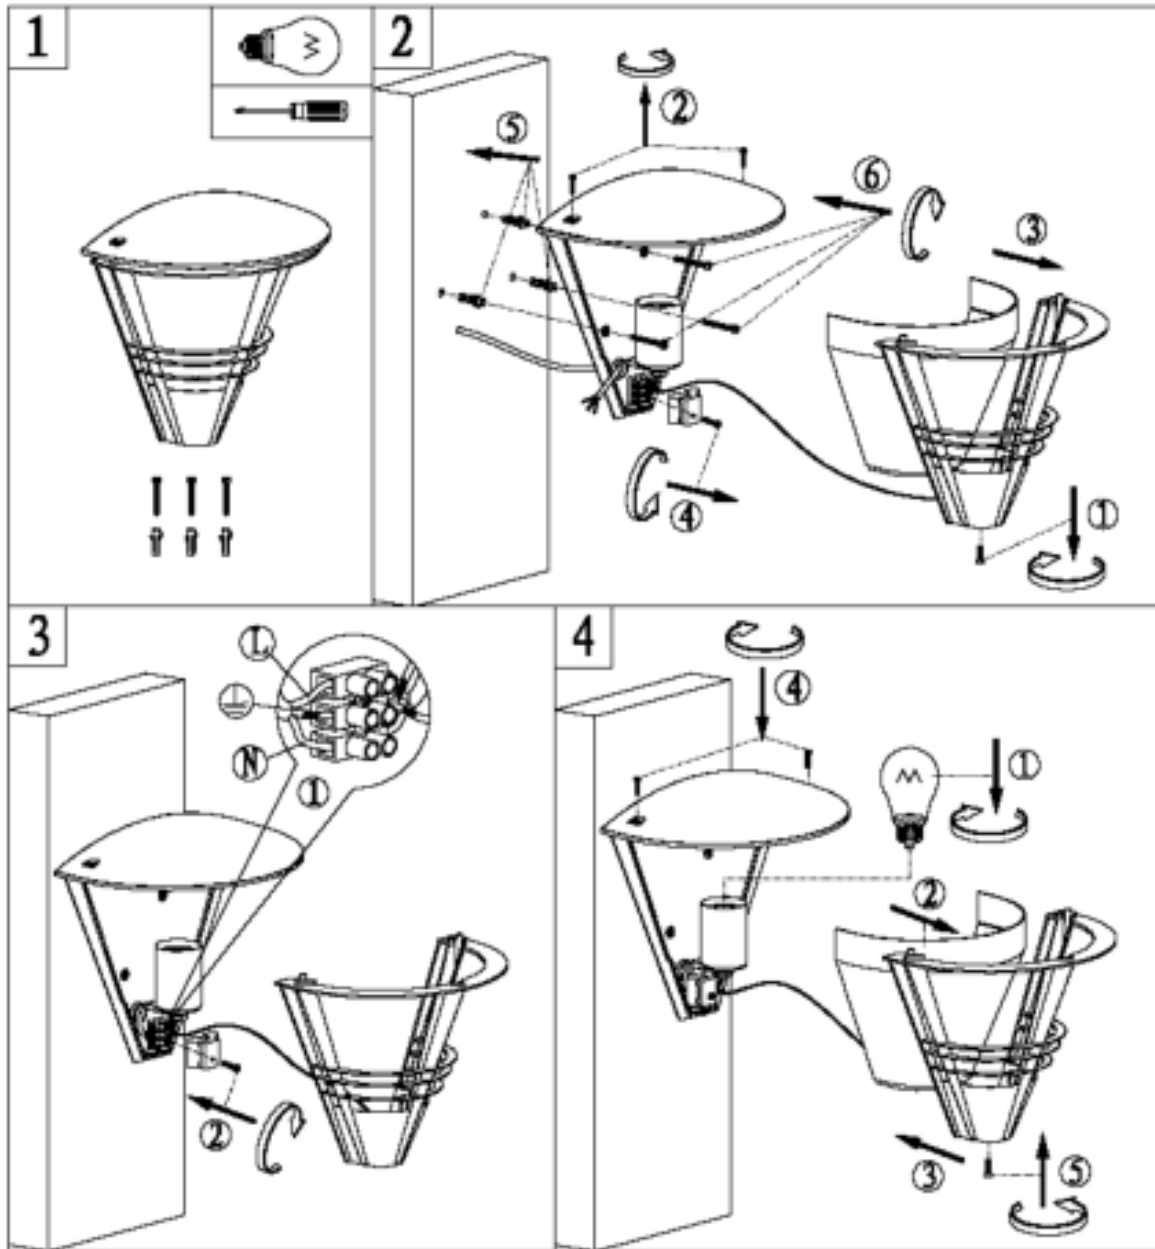

Line drawing of the item (with outline dimensions)

Item number: 11812/01/30

Installation drawing (the same as it in its instruction manual)

Technical details

materials used:	aluminium
color:	Black
dimmable and how is the fixture dimmable:	
size:	Height: 24.6cm Length: 26.8 cm Width: 16.3cm Net Weight: 0.8 kg
power requirements:	220-240V ~50HZ
bulb type and maximum Wattage:	E27 ESL 20W
number of bulbs:	1XE27
IP degree:	IP44