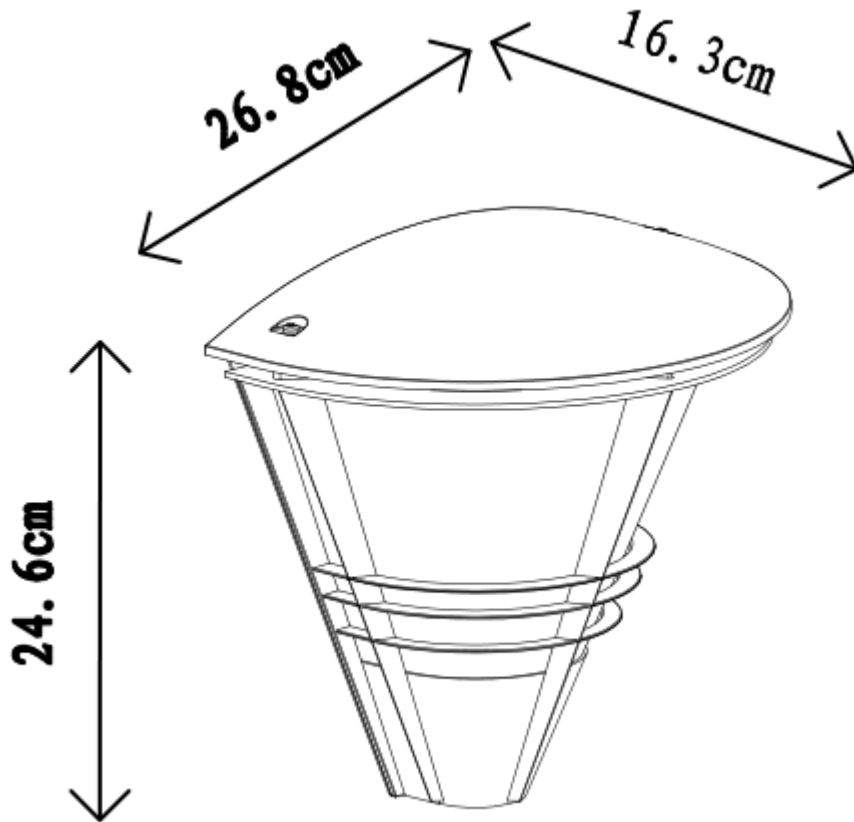

Line drawing of the item (with outline dimensions)

Item number: 11812/01/31

Installation drawing (the same as it in its instruction manual)

Technical details

materials used:	aluminium	
color:	White	
dimmable and how is the fixture dimmable:		
size:	Height:	24.6cm
	Length:	26.8 cm
	Width:	16.3cm
	Net Weight:	0.8 kg
power requirements:	220-240V ~50HZ	
bulb type and maximum Wattage:	E27 ESL 20W	
number of bulbs:	1XE27	
IP degree:	IP44	