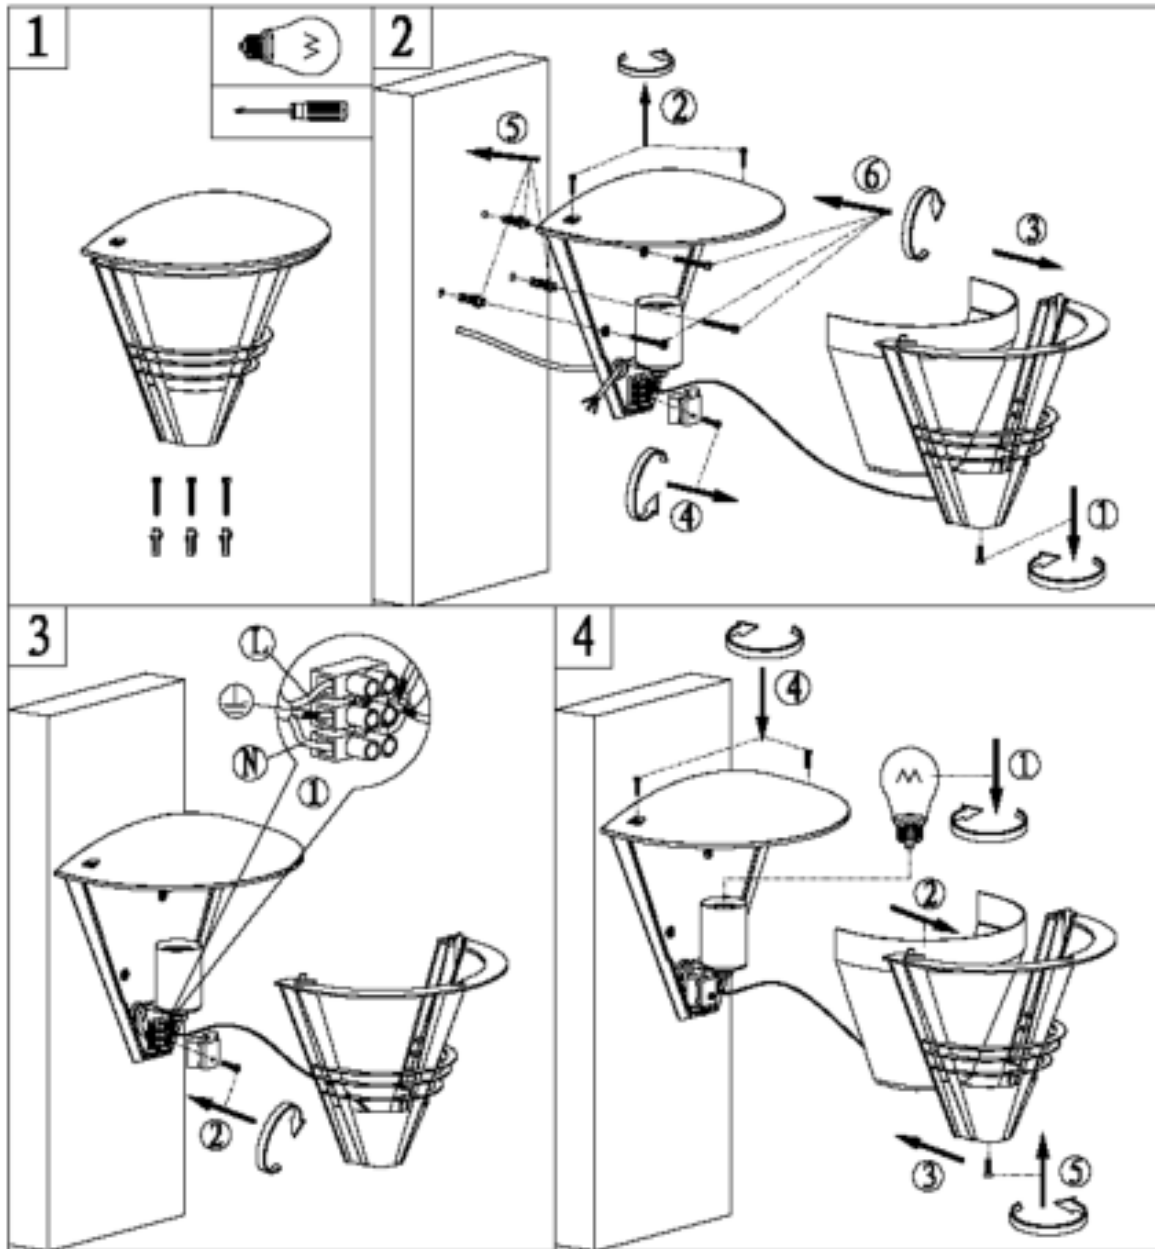

Line drawing of the item (with outline dimensions)

Item number: 11812/01/31

Installation drawing (the same as it in its instruction manual)

Technical details

materials used:	aluminium	
color:	White	
dimmable and how is the fixture dimmable:		
size:	Height:	24.6cm
	Length:	26.8 cm
	Width:	16.3cm
	Net Weight:	0.8 kg
power requirements:	220-240V ~50HZ	
bulb type and maximum Wattage:	E27 ESL 20W	
number of bulbs:	1XE27	
IP degree:	IP44	