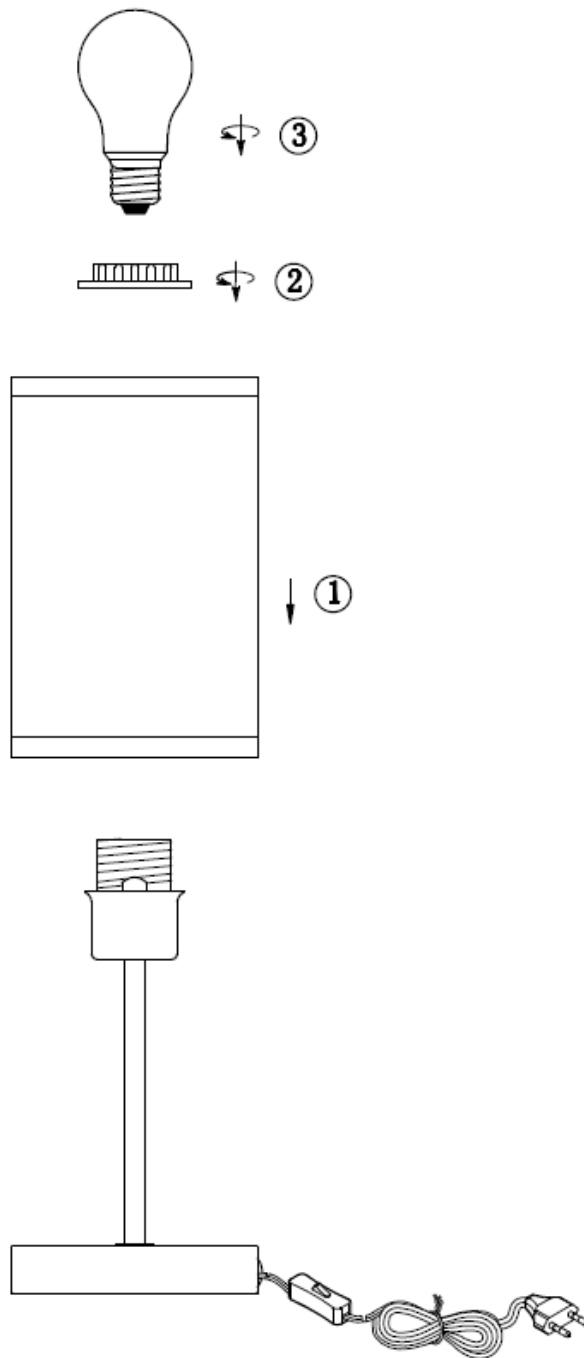

Line drawing of the item (with outline dimensions)

Item number: 08500/81/31

Installation drawing (the same as it in its instruction manual)

Technical details

| | | |
|---|---------------------------|--------|
| materials used: | Metal & Plastic & Leather | |
| color: | Satin nickel & White | |
| dimmable and how is the fixture dimmable: | | |
| size: | Height: | 380mm |
| | Length: | Φ130mm |
| | Width: | |
| | Net Weight: | 0.6kg |
| power requirements: | 220-240V/~50Hz | |
| bulb type and maximum Wattage: | E27 60w | |
| number of bulbs: | 1 | |
| IP degree: | IP20 | |