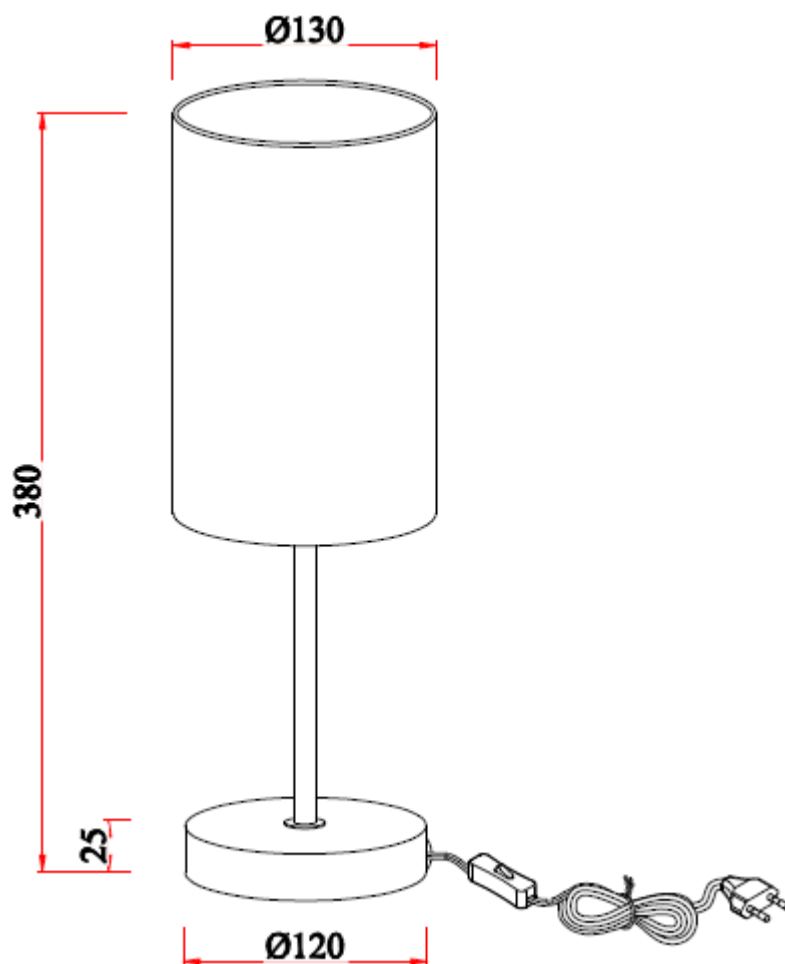

Line drawing of the item (with outline dimensions)

Item number: 08500/81/31

Installation drawing (the same as it in its instruction manual)

Technical details

| | | |
|---|---------------------------|--------|
| materials used: | Metal & Plastic & Leather | |
| color: | Satin nickel & White | |
| dimmable and how is the fixture dimmable: | | |
| size: | Height: | 380mm |
| | Length: | Φ130mm |
| | Width: | |
| | Net Weight: | 0.6kg |
| power requirements: | 220-240V/~50Hz | |
| bulb type and maximum Wattage: | E27 60w | |
| number of bulbs: | 1 | |
| IP degree: | IP20 | |