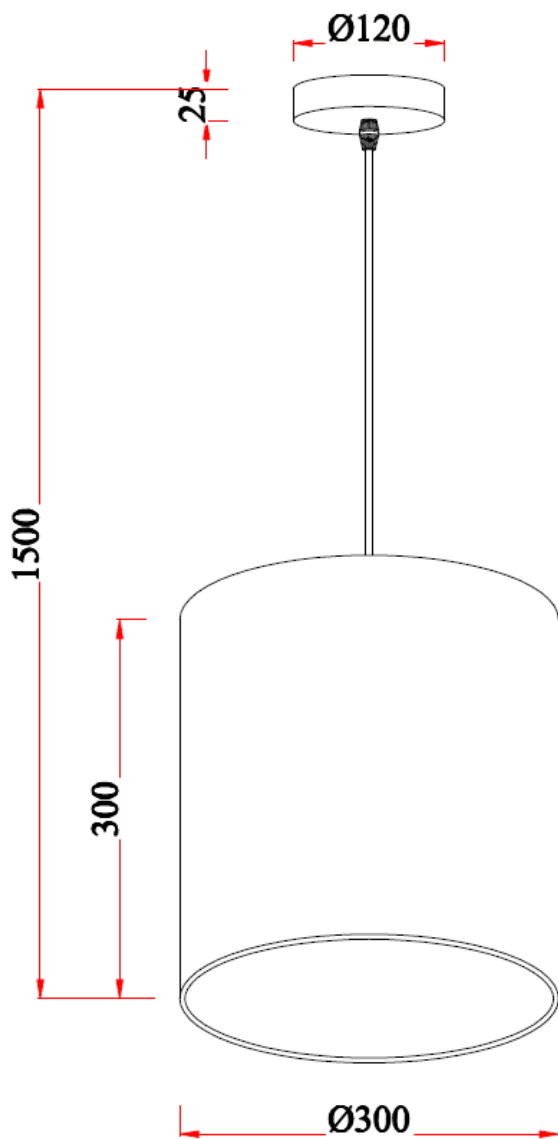

Line drawing of the item (with outline dimensions)

Item number: 08400/30/36

Installation drawing (the same as it in its instruction manual)

Technical details

materials used:	Metal & Plastic & Leather
color:	Satin nickel & Silver
dimmable and how is the fixture dimmable:	
size:	Height: 1500mm Length: 300mm Width: Net Weight: 0.62kg
power requirements:	220-240V/~50Hz
bulb type and maximum Wattage:	E27 60w
number of bulbs:	1
IP degree:	IP20