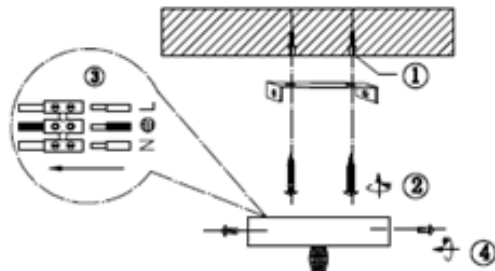

Line drawing of the item (with outline dimensions)

Item number: 08400/30/36

Installation drawing (the same as it in its instruction manual)

Technical details

materials used:	Metal & Plastic & Leather
color:	Satin nickel & Silver
dimmable and how is the fixture dimmable:	
size:	Height: 1500mm Length: 300mm Width: Net Weight: 0.62kg
power requirements:	220-240V/~50Hz
bulb type and maximum Wattage:	E27 60w
number of bulbs:	1
IP degree:	IP20