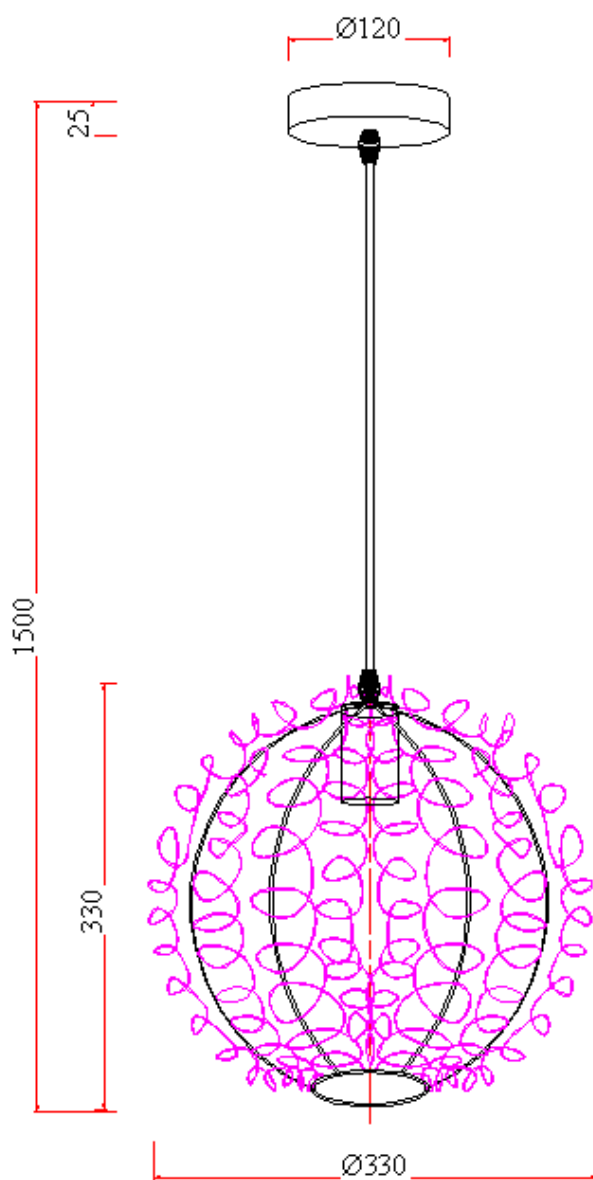

Line drawing of the item (with outline dimensions)

Item number: 08402/35/12

Installation drawing (the same as it in its instruction manual)

Technical details

materials used:	Aluminum&metal
color:	chrome
dimmable and how is the fixture dimmable:	
size:	Height: 1500mm Length: 330mm Width: Net Weight: 0.8Kg
power requirements:	220-240V/~50Hz
bulb type and maximum Wattage:	E27 60w
number of bulbs:	1
IP degree:	IP20