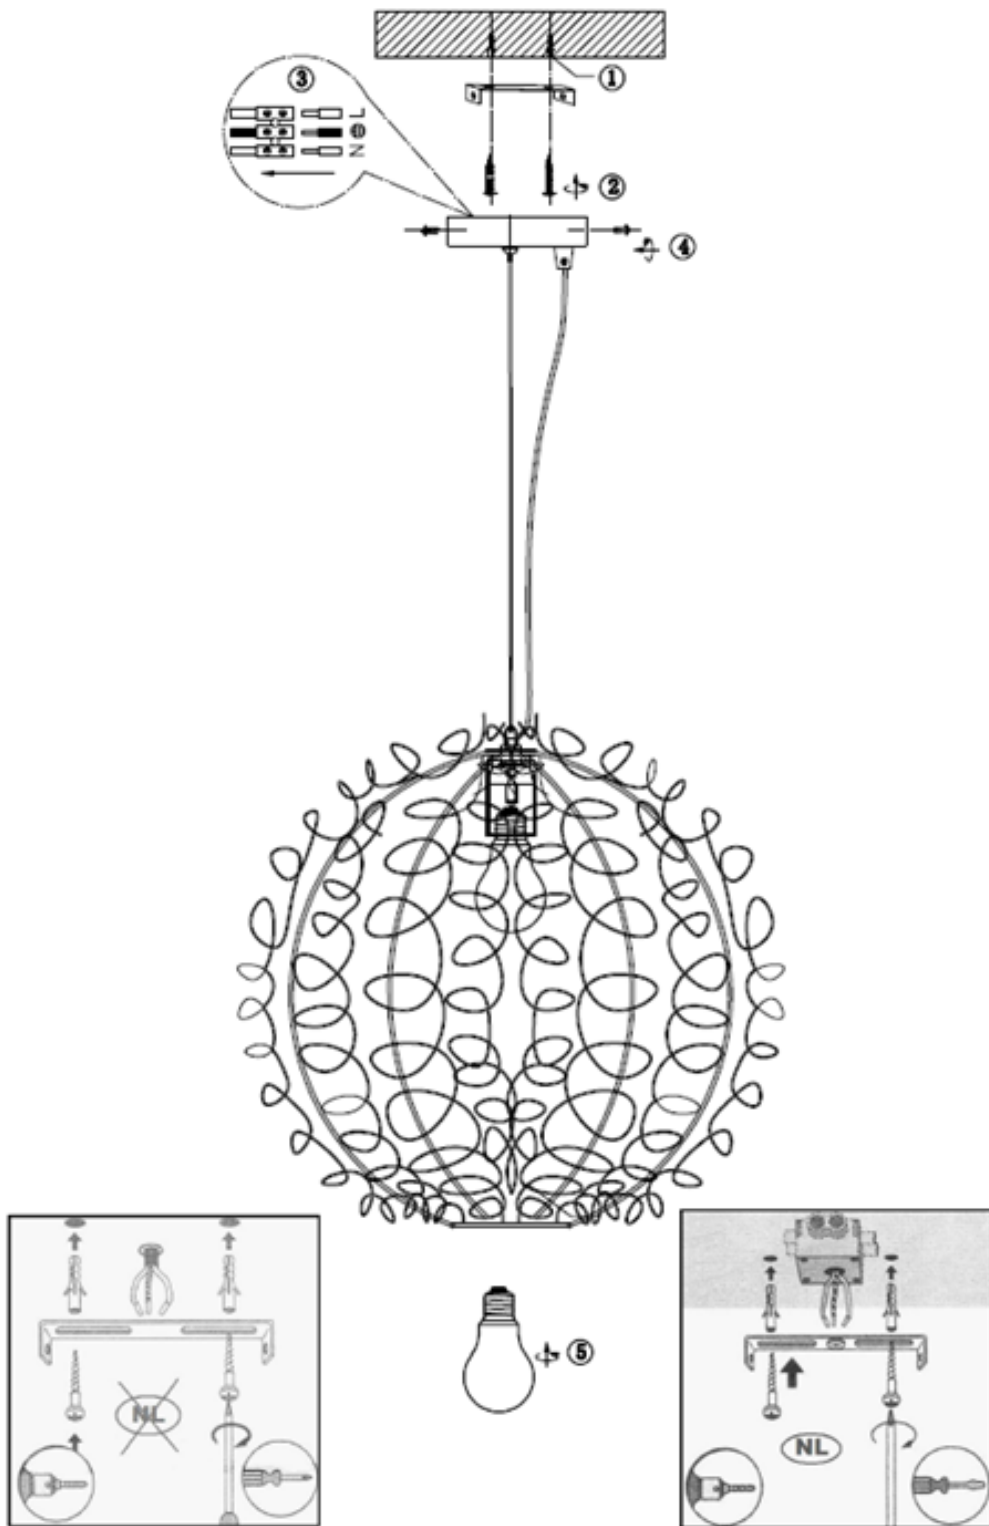

Line drawing of the item (with outline dimensions)

Item number: 08402/50/12

Installation drawing (the same as it in its instruction manual)

Technical details

materials used:	Aluminum&metal	
color:	chrome	
dimmable and how is the fixture dimmable:		
size:	Height:	1500mm
	Length:	470mm
	Width:	
	Net Weight:	1.6Kg
power requirements:	220-240V/~50Hz	
bulb type and maximum Wattage:	E27 60w	
number of bulbs:	1	
IP degree:	IP20	