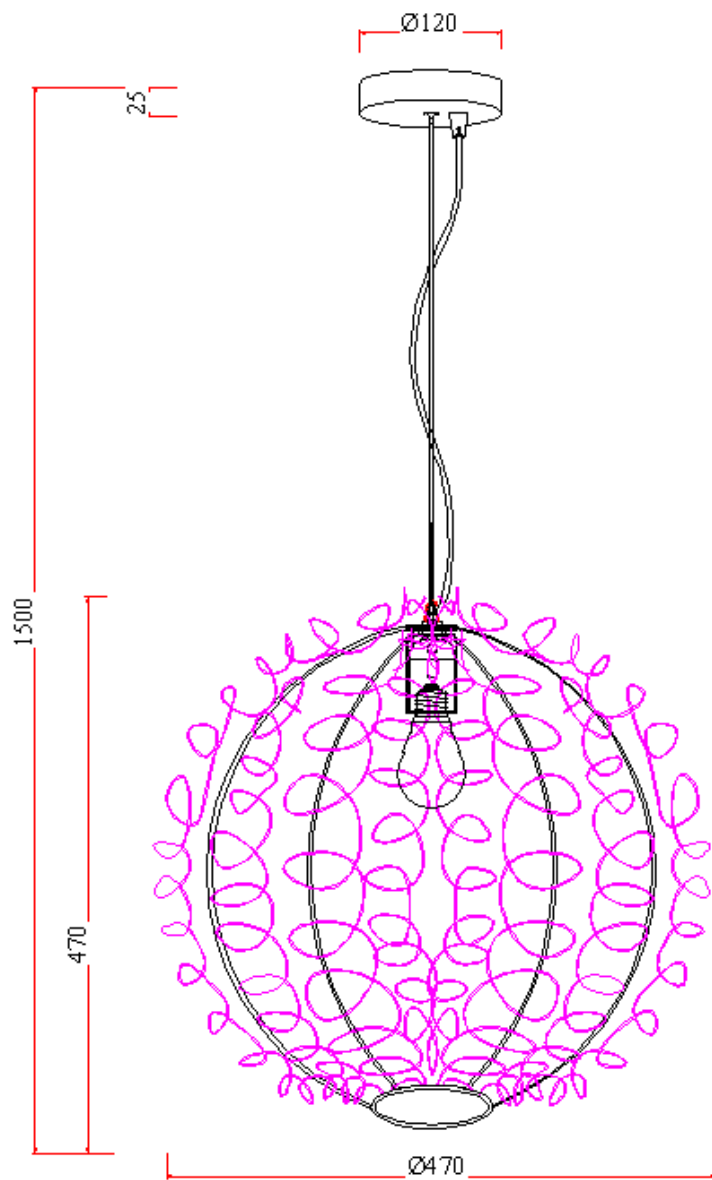

Line drawing of the item (with outline dimensions)

Item number: 08402/50/12

Installation drawing (the same as it in its instruction manual)

Technical details

materials used:	Aluminum&metal	
color:	chrome	
dimmable and how is the fixture dimmable:		
size:	Height:	1500mm
	Length:	470mm
	Width:	
	Net Weight:	1.6Kg
power requirements:	220-240V/~50Hz	
bulb type and maximum Wattage:	E27 60w	
number of bulbs:	1	
IP degree:	IP20	