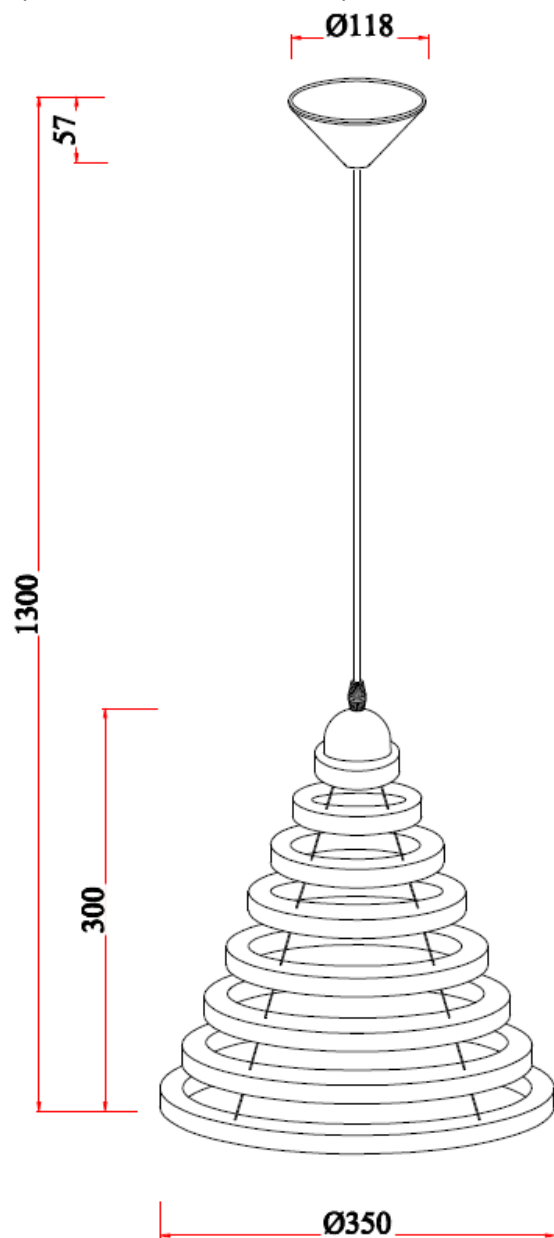

Line drawing of the item (with outline dimensions)

Item number: 08404/35/31

Installation drawing (the same as it in its instruction manual)

Technical details

| | |
|---|---|
| materials used: | PVC/Plastic |
| color: | White |
| dimmable and how is the fixture dimmable: | |
| size: | Height: 1300mm Length: 350mm Width: Net Weight: 0.38Kg |
| power requirements: | 220-240V/~50Hz |
| bulb type and maximum Wattage: | E27 ESL 24W |
| number of bulbs: | 1 |
| IP degree: | IP20 |