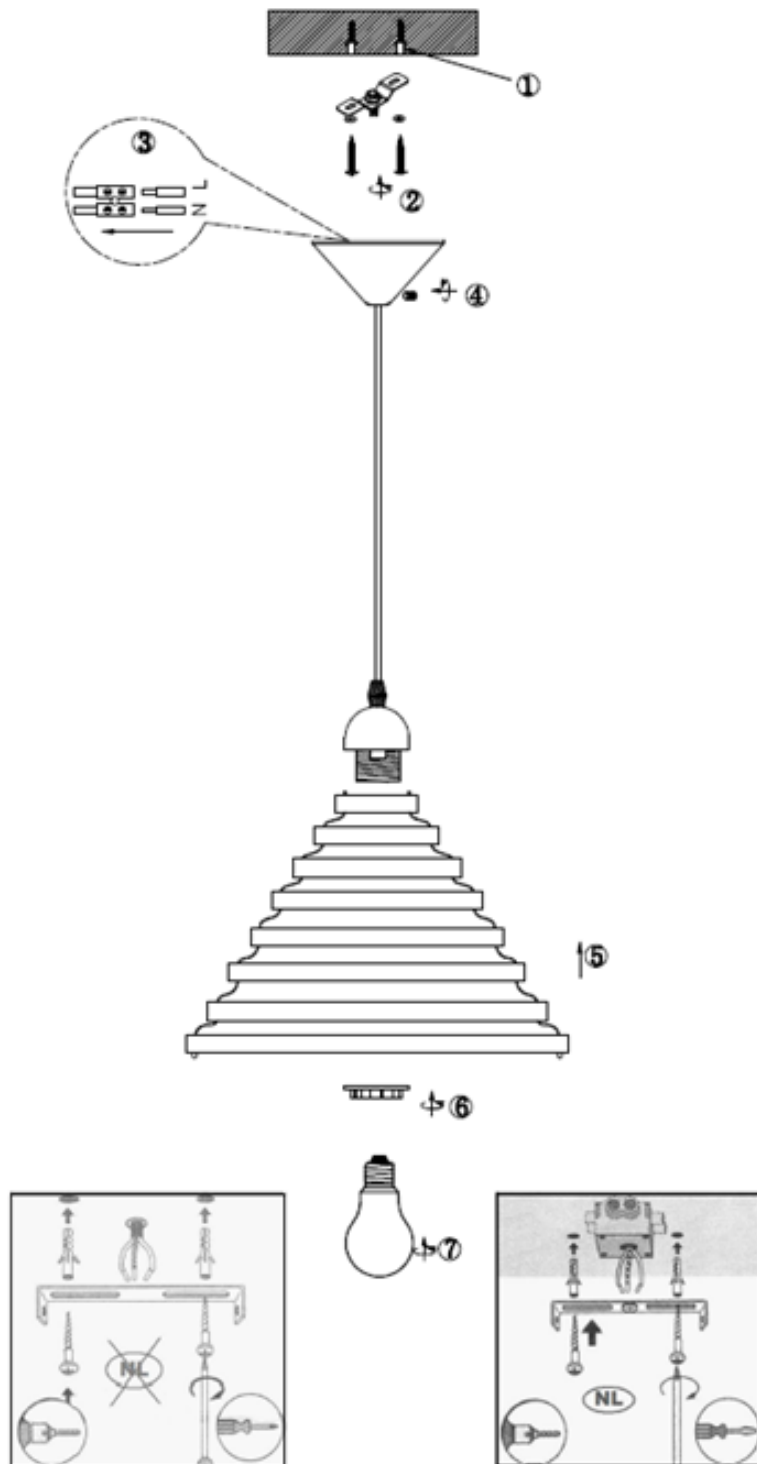

Line drawing of the item (with outline dimensions)

Item number: 08404/35/31

Installation drawing (the same as it in its instruction manual)

Technical details

| | |
|---|---|
| materials used: | PVC/Plastic |
| color: | White |
| dimmable and how is the fixture dimmable: | |
| size: | Height: 1300mm Length: 350mm Width: Net Weight: 0.38Kg |
| power requirements: | 220-240V/~50Hz |
| bulb type and maximum Wattage: | E27 ESL 24W |
| number of bulbs: | 1 |
| IP degree: | IP20 |