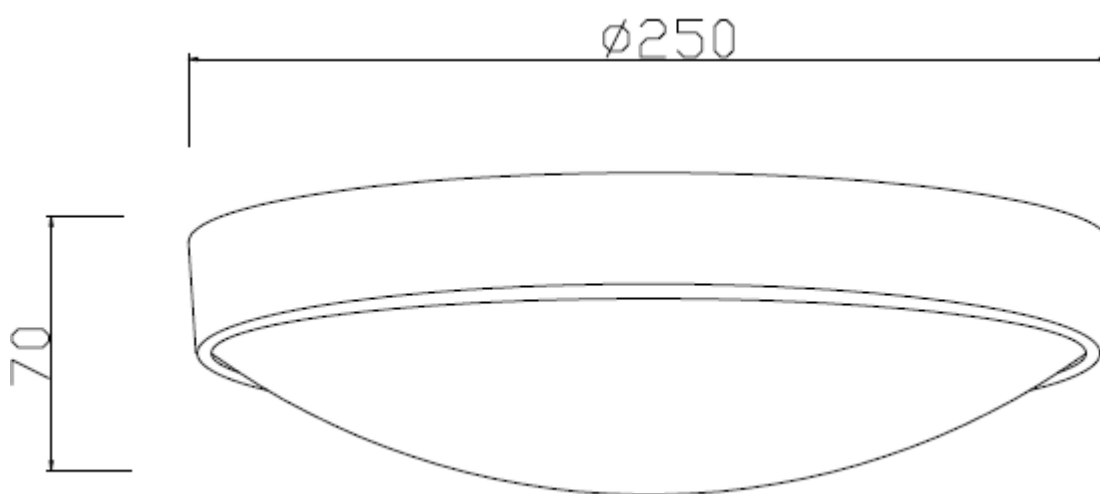

Line drawing of the item (with outline dimensions)

Item number: 08109/01/30

Installation drawing (the same as it in its instruction manual)

## Technical details

materials used:	Plastic&Acrylic	
color:	Black & White	
dimmable and how is the fixture dimmable:		
size:	Height:	70mm
	Length:	Φ250mm
	Width:	
	Net Weight:	0.38kg
power requirements:	220-240V/~50Hz	
bulb type and maximum Wattage:	E27 40w	
number of bulbs:	1	
IP degree:	IP20	