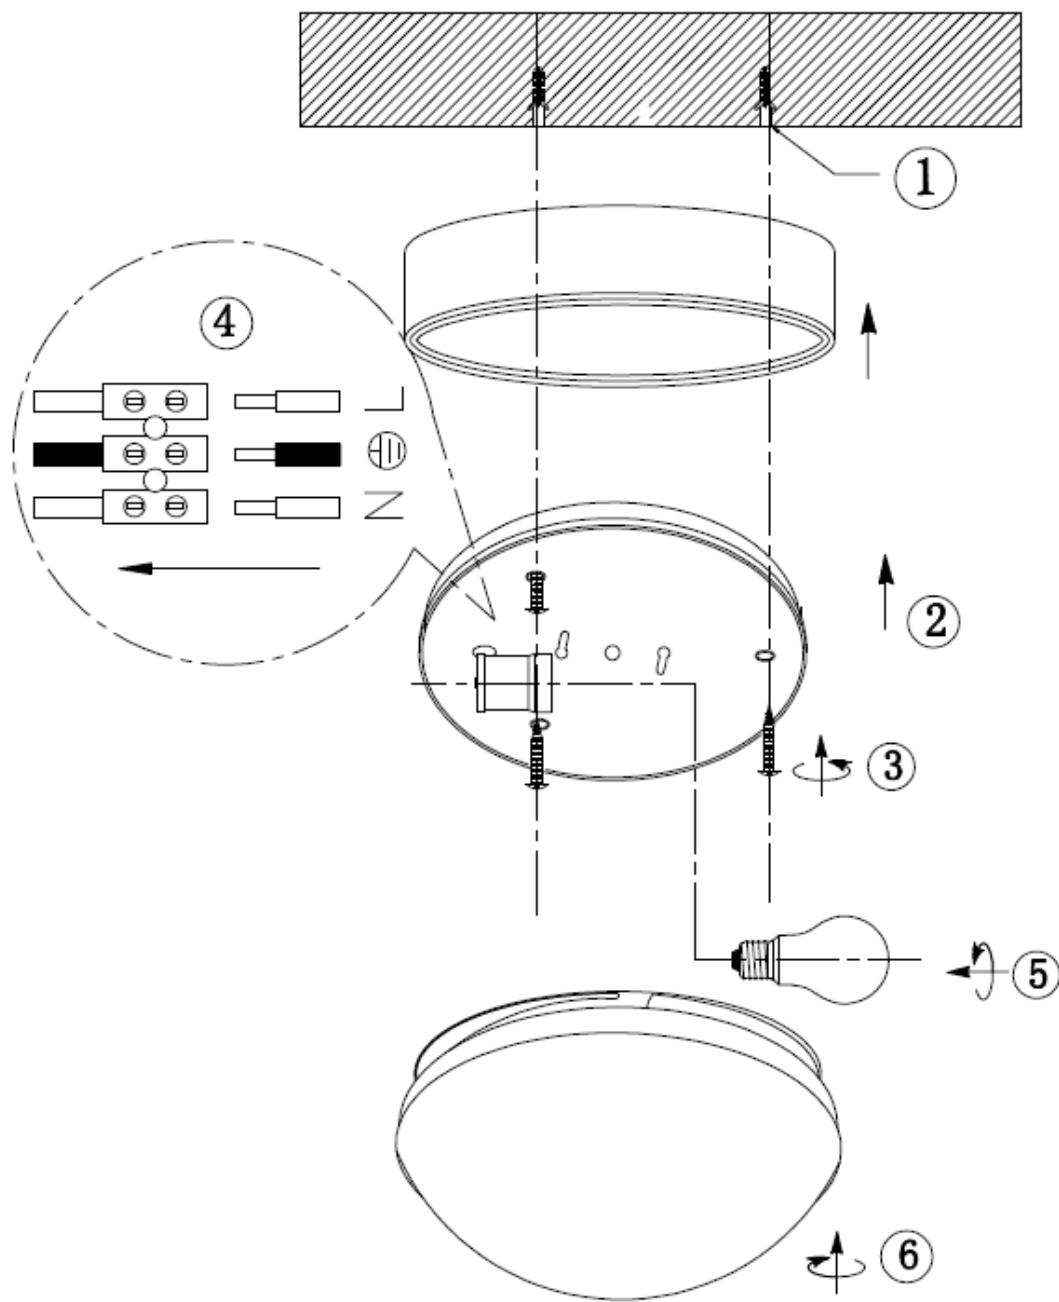

Line drawing of the item (with outline dimensions)

Item number: 08109/01/30

Installation drawing (the same as it in its instruction manual)

## Technical details

materials used:	Plastic&Acrylic	
color:	Black & White	
dimmable and how is the fixture dimmable:		
size:	Height:	70mm
	Length:	Φ250mm
	Width:	
	Net Weight:	0.38kg
power requirements:	220-240V/~50Hz	
bulb type and maximum Wattage:	E27 40w	
number of bulbs:	1	
IP degree:	IP20	