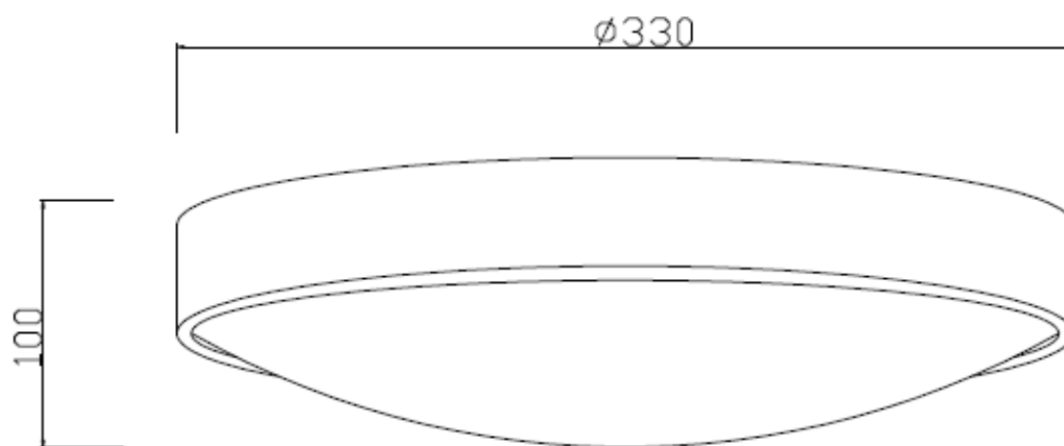

Line drawing of the item (with outline dimensions)

Item number: 08109/02/30

Installation drawing (the same as it in its instruction manual)

### Technical details

materials used:	Plastic&Acrylic	
color:	Black & White	
dimmable and how is the fixture dimmable:		
size:	Height:	100mm
	Length:	Φ330mm
	Width:	
	Net Weight:	0.58kg
power requirements:	220-240V/~50Hz	
bulb type and maximum Wattage:	E27 40w	
number of bulbs:	2	
IP degree:	IP20	