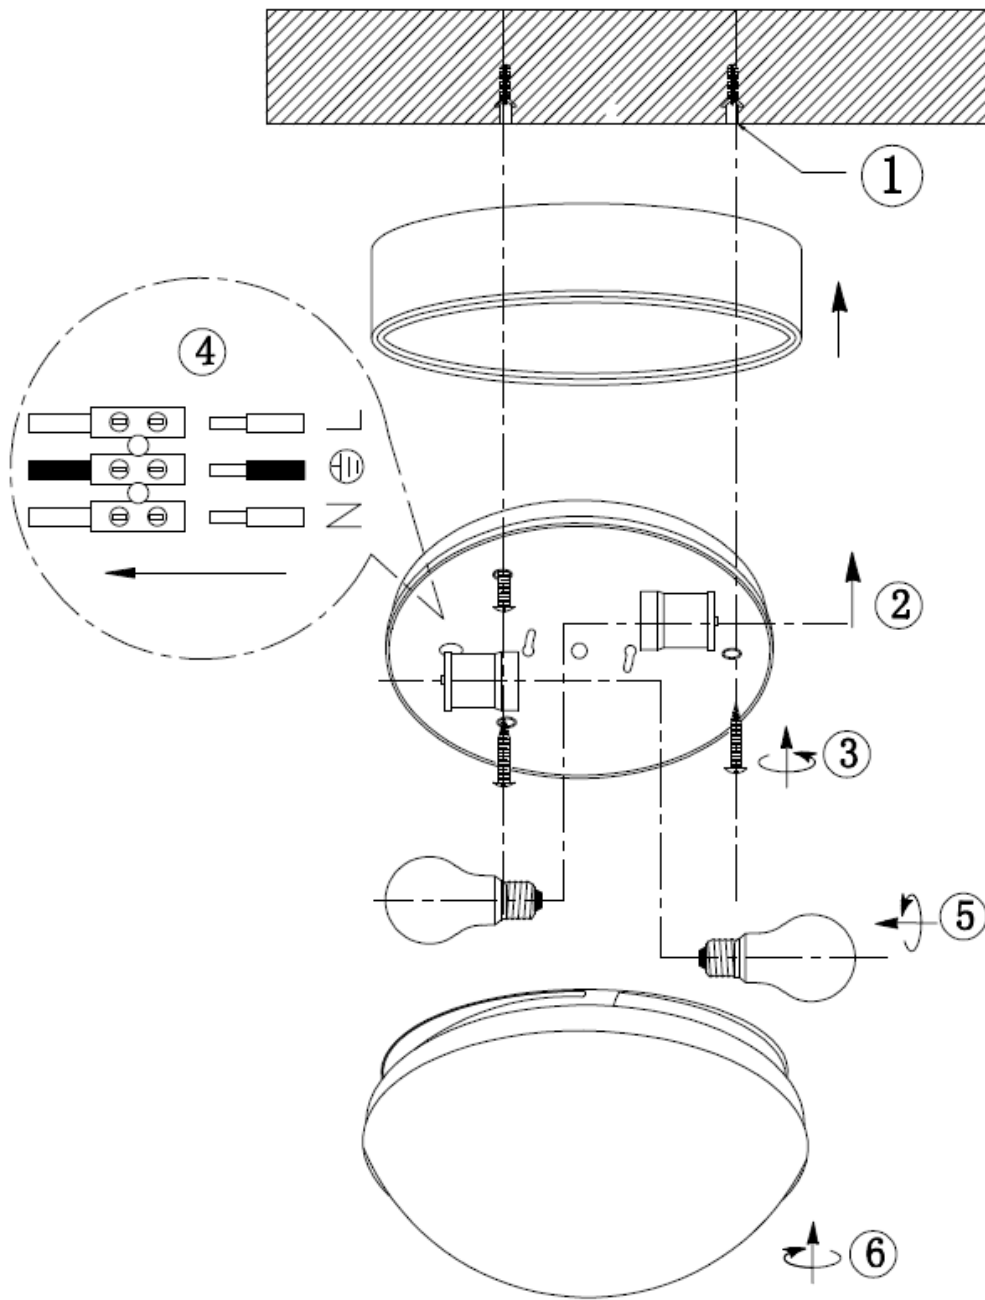

Line drawing of the item (with outline dimensions)

Item number: 08109/02/30

Installation drawing (the same as it in its instruction manual)

### Technical details

materials used:	Plastic&Acrylic	
color:	Black & White	
dimmable and how is the fixture dimmable:		
size:	Height:	100mm
	Length:	Φ330mm
	Width:	
	Net Weight:	0.58kg
power requirements:	220-240V/~50Hz	
bulb type and maximum Wattage:	E27 40w	
number of bulbs:	2	
IP degree:	IP20	