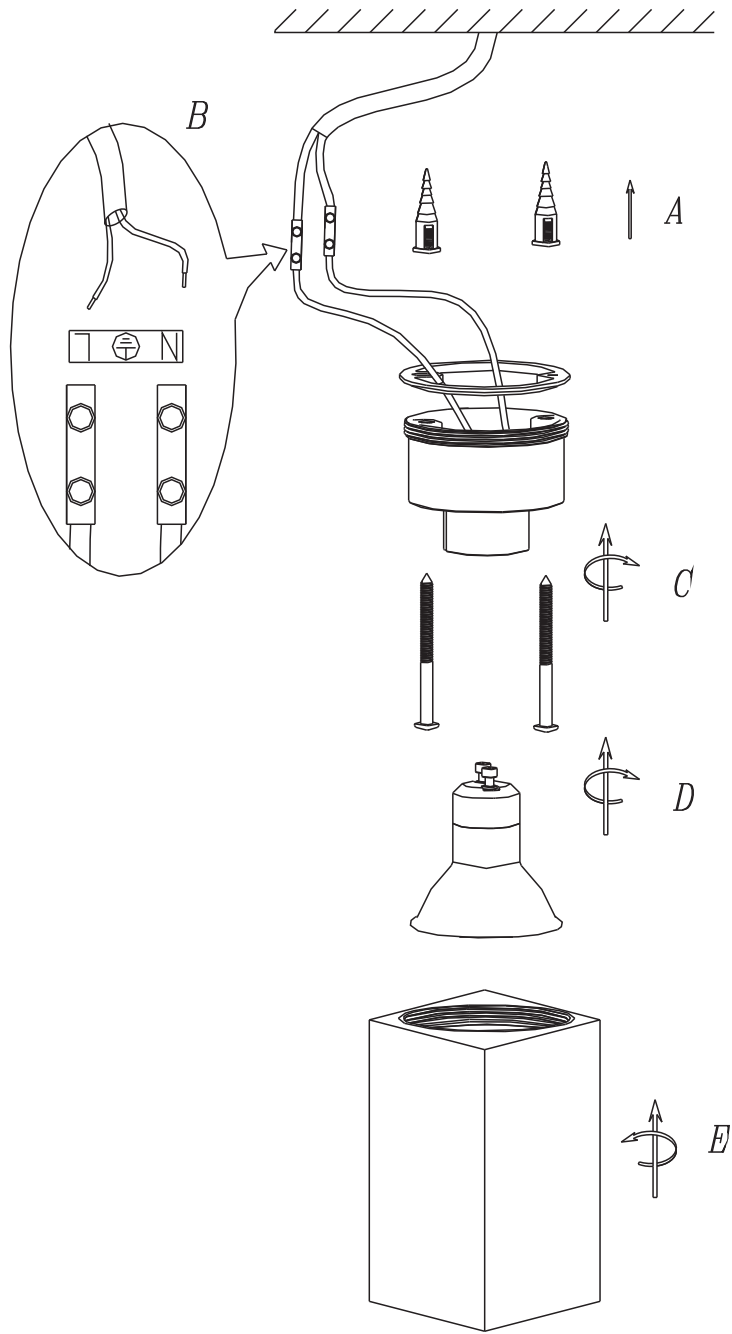

Item number: 09916/05/12, 09916/05/31, 09916/05/36

Technical details

Materials used:	ALUMINIUM
Color:	ALUMINIUM/WHITE/GRAPHITE
Dimmable and how is fixture dimmable	
Size:	Height: 10cm
	Length: 5.5cm
	Width: 5.5cm
	Net weight: 0.38kg
Power requirements:	220-240V~ 50Hz
Bulb type and maximum wattage:	GU10 LED 5W
Number of bulbs:	1xGU10 LED 5W
IP degree:	IP20