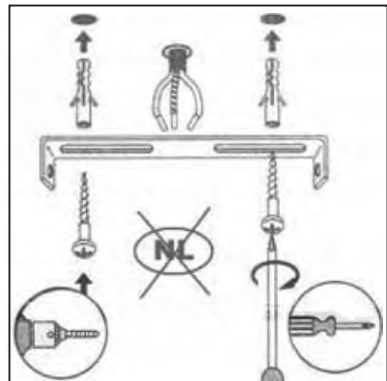

Item number: 09916/05/12, 09916/05/31, 09916/05/36

Technical details

Materials used:	ALUMINIUM
Color:	ALUMINIUM/WHITE/GRAPHITE
Dimmable and how is fixture dimmable	
Size:	Height: 10cm
	Length: 5.5cm
	Width: 5.5cm
	Net weight: 0.38kg
Power requirements:	220-240V~ 50Hz
Bulb type and maximum wattage:	GU10 LED 5W
Number of bulbs:	1xGU10 LED 5W
IP degree:	IP20