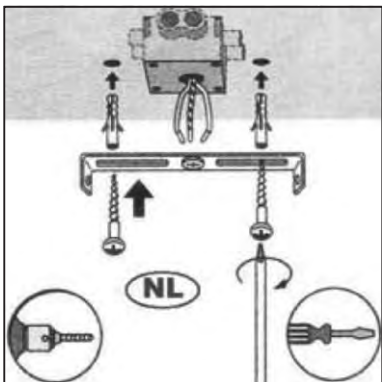

Item number: 09916/05/12, 09916/05/31, 09916/05/36

Technical details

Materials used:	ALUMINIUM
Color:	ALUMINIUM/WHITE/GRAPHITE
Dimmable and how is fixture dimmable	
Size:	Height: 10cm
	Length: 5.5cm
	Width: 5.5cm
	Net weight: 0.38kg
Power requirements:	220-240V~ 50Hz
Bulb type and maximum wattage:	GU10 LED 5W
Number of bulbs:	1xGU10 LED 5W
IP degree:	IP20