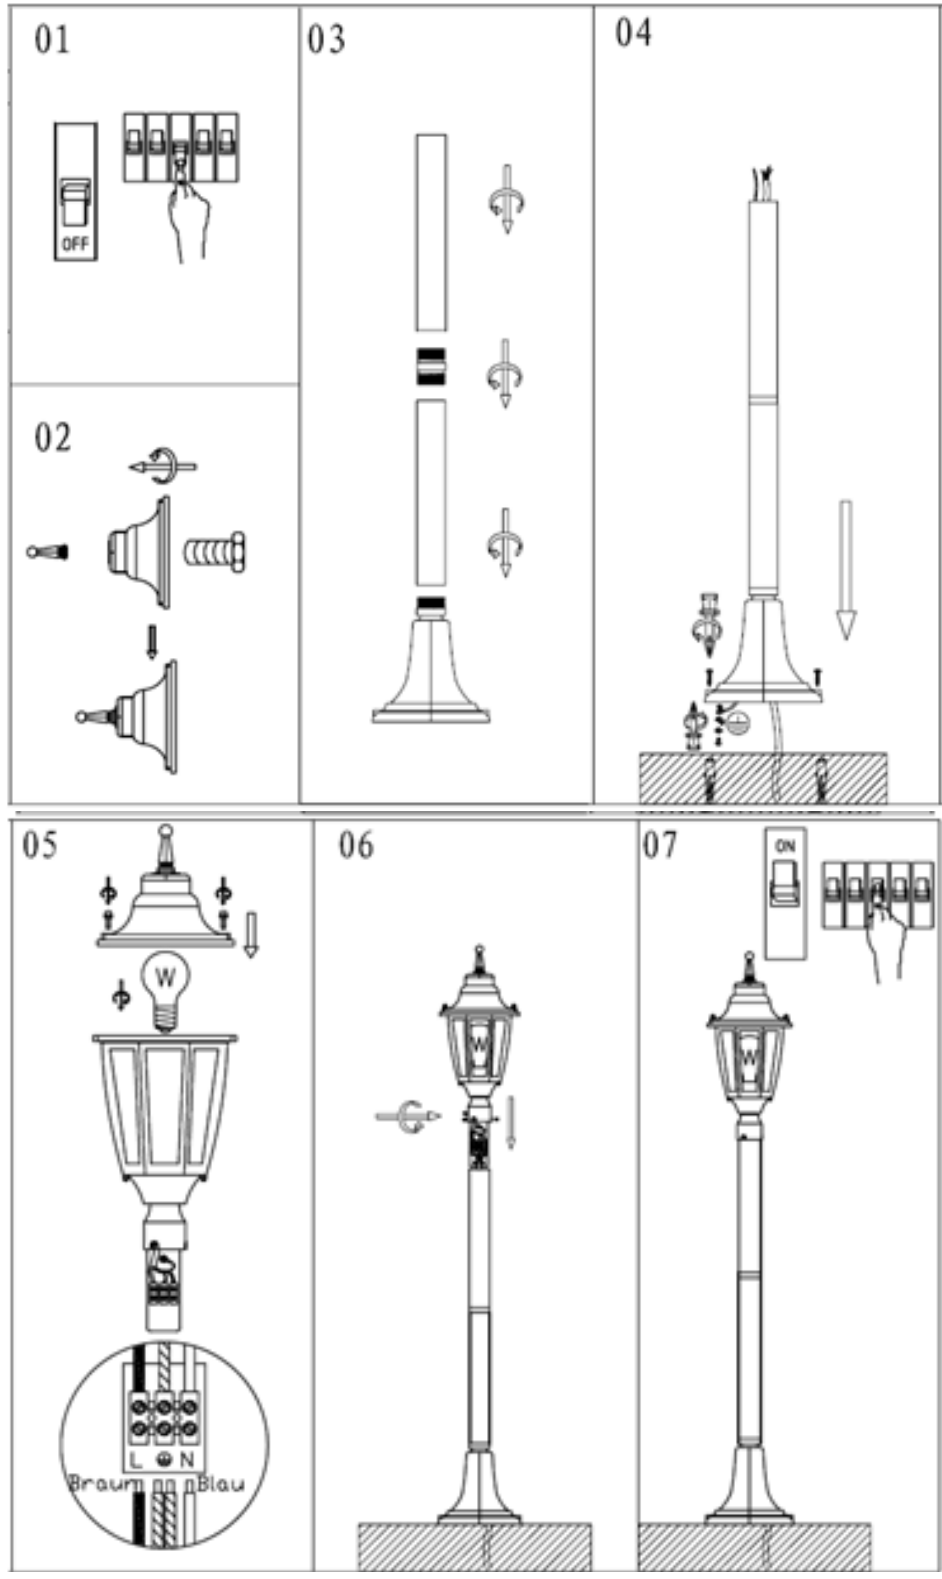

Line drawing of the item (with outline dimensions)

Item number:11835/01/30

Installation drawing (the same as it in its instruction manual)

Technical details

materials used:	metal
color:	black
dimmable and how is the fixture dimmable:	
size:	Height: 1200mm Length: 165mm Width: 165mm Net Weight:
power requirements:	220-240V~50Hz
bulb type and maximum Wattage:	E27 Max.60W
number of bulbs:	1×E27
IP degree:	IP44