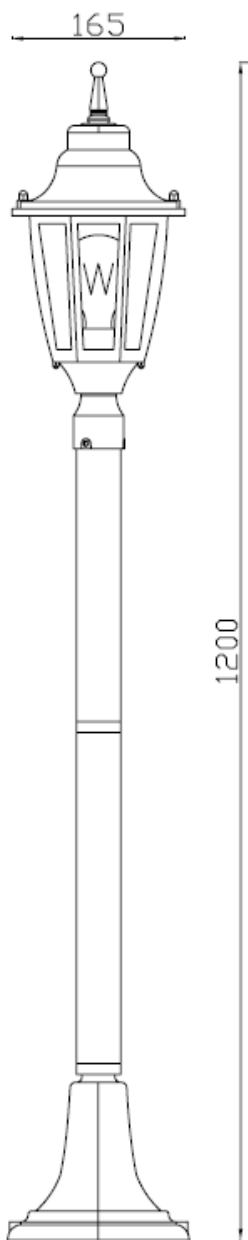

Line drawing of the item (with outline dimensions)

Item number:11835/01/30

Installation drawing (the same as it in its instruction manual)

Technical details

materials used:	metal
color:	black
dimmable and how is the fixture dimmable:	
size:	Height: 1200mm Length: 165mm Width: 165mm Net Weight:
power requirements:	220-240V~50Hz
bulb type and maximum Wattage:	E27 Max.60W
number of bulbs:	1×E27
IP degree:	IP44