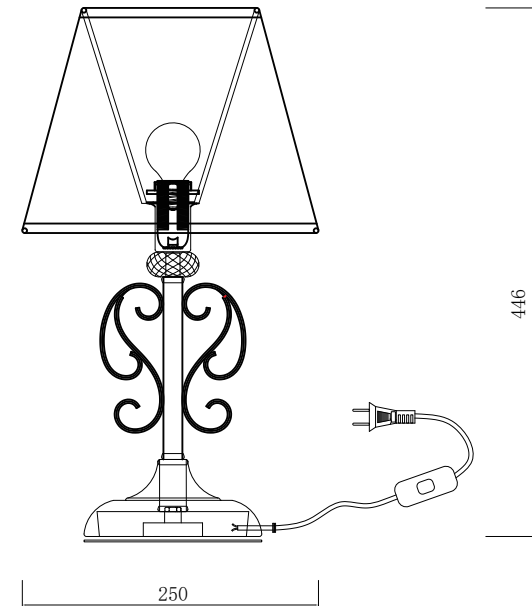

# INSTRUCTION

Model: FR2405-TL-01-BS  
TABLE LAMP

1 X E14 (40W)

FREYA-LIGHT.COM