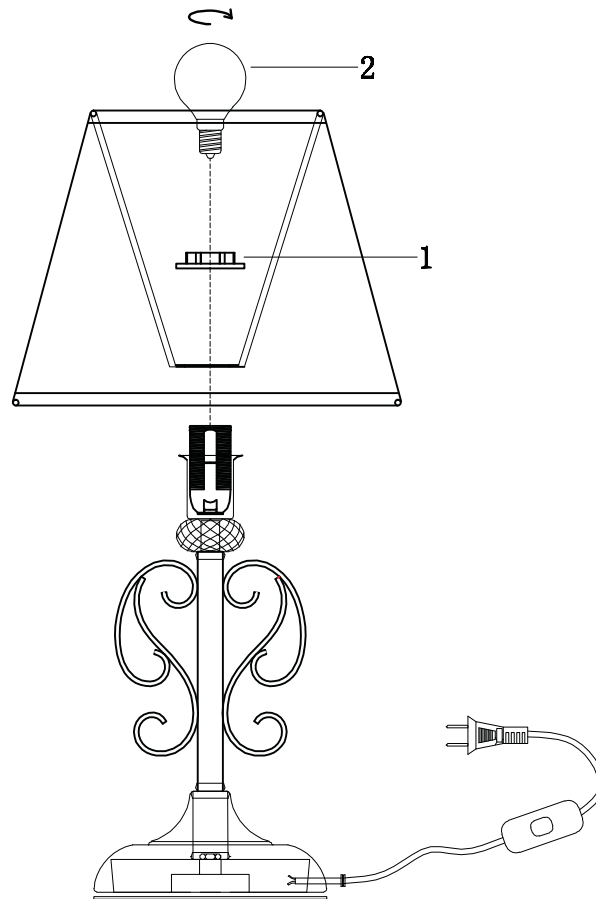

# INSTRUCTION

Model: FR2405-TL-01-BS  
TABLE LAMP

1 X E14 (40W)

FREYA-LIGHT.COM