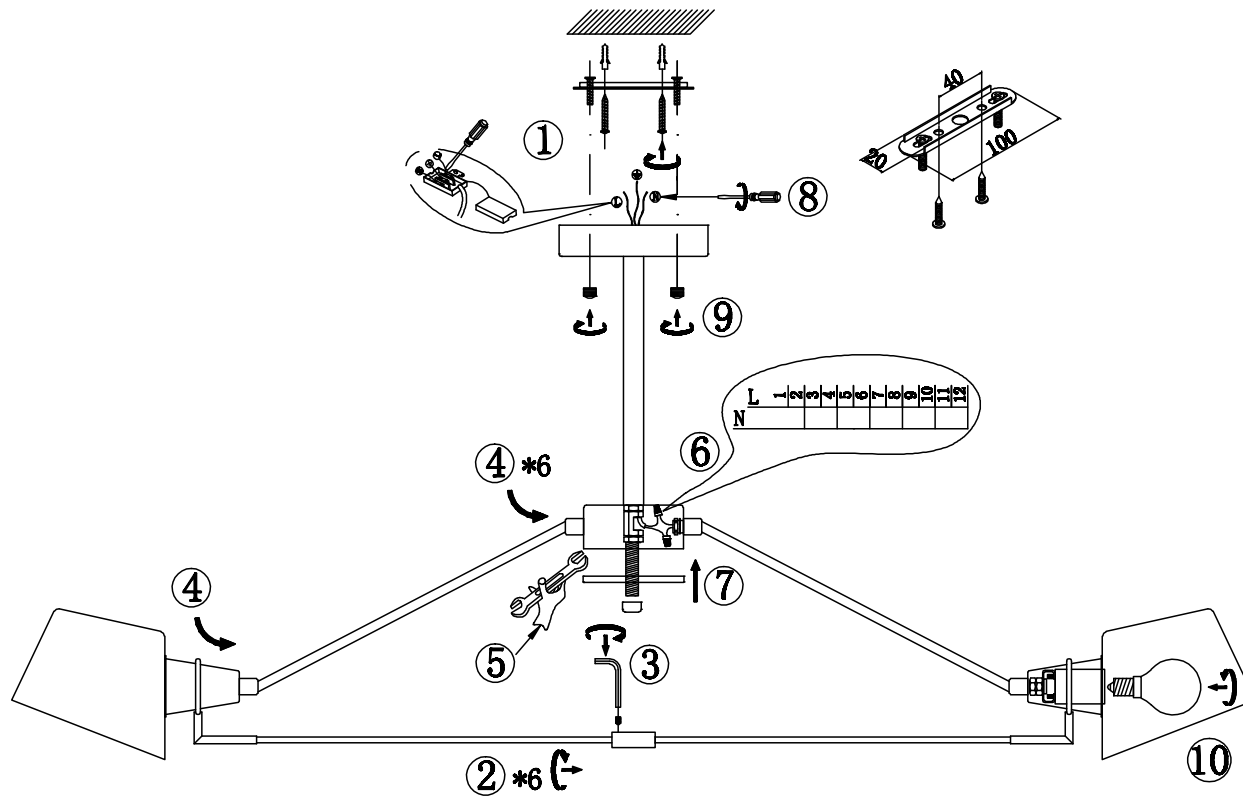

FREYA
TRADITION OF QUALITY

INSTRUCTION

MODEL: FR5038-CL-06-B
Chandelier

6 X E14 (40W)

FREYA-LIGHT.COM