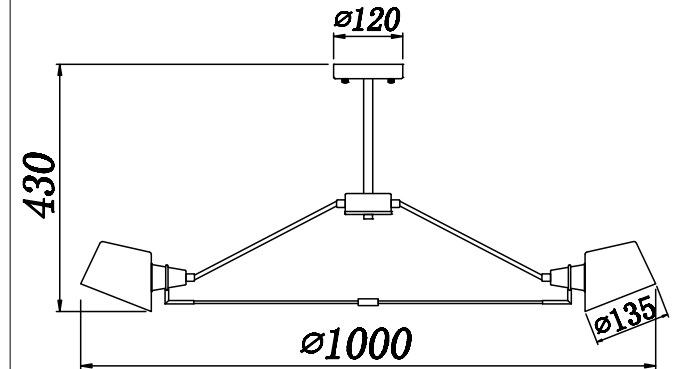

FREYA
TRADITION OF QUALITY

INSTRUCTION

MODEL: FR5038-CL-06-B
Chandelier

6 X E14 (40W)

FREYA-LIGHT.COM