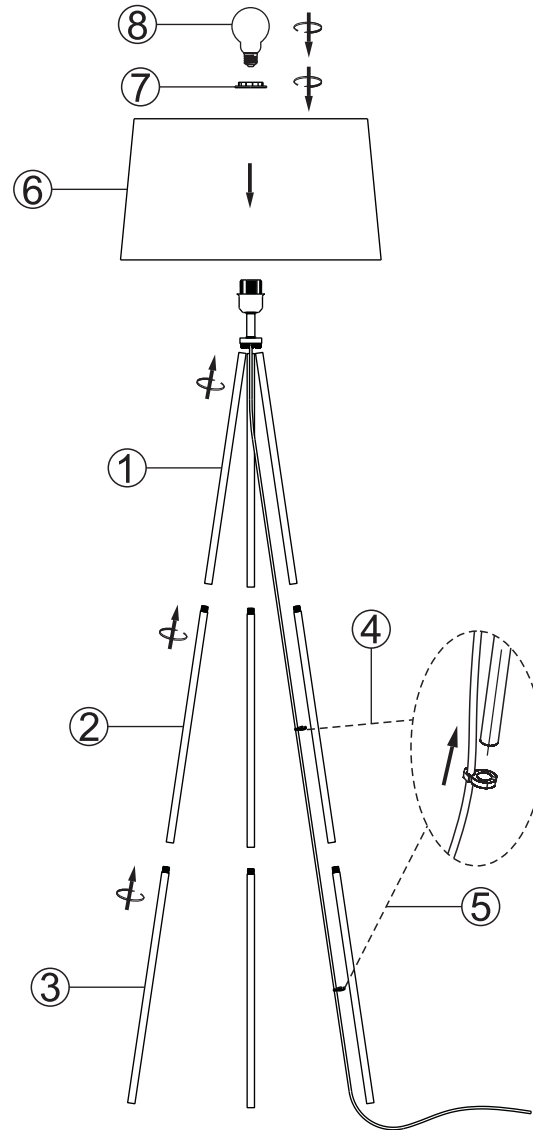

# INSTRUCTION

**MODEL:** FR5152-FL-01-B

1 X E27 (40W)

FREYA-LIGHT.COM