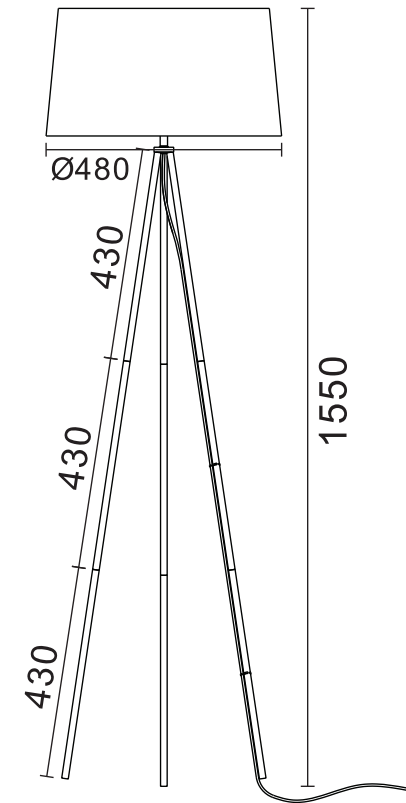

# INSTRUCTION

**MODEL:** FR5152-FL-01-B

1 X E27 (40W)

FREYA-LIGHT.COM