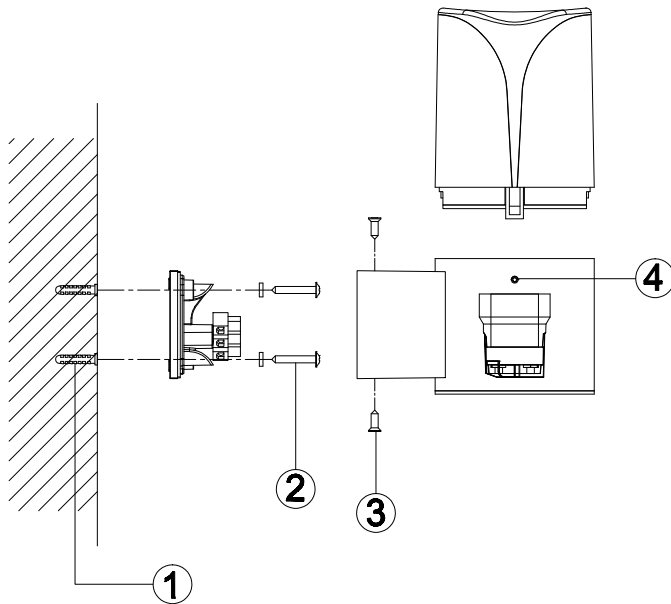

Instruction

O016WL-01B

1 x E27 (23W)

Recommended to use with LED bulbs

Model: O016WL-01B
Collection: Outdoor
Series: Piccadilly

Wall Lamps