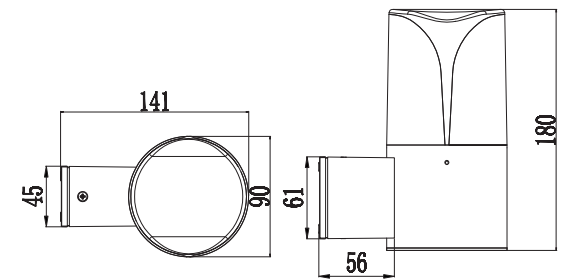

Instruction

O016WL-01B

1 x E27 (23W)

Recommended to use with LED bulbs

Model: O016WL-01B
Collection: Outdoor
Series: Piccadilly

Wall Lamps