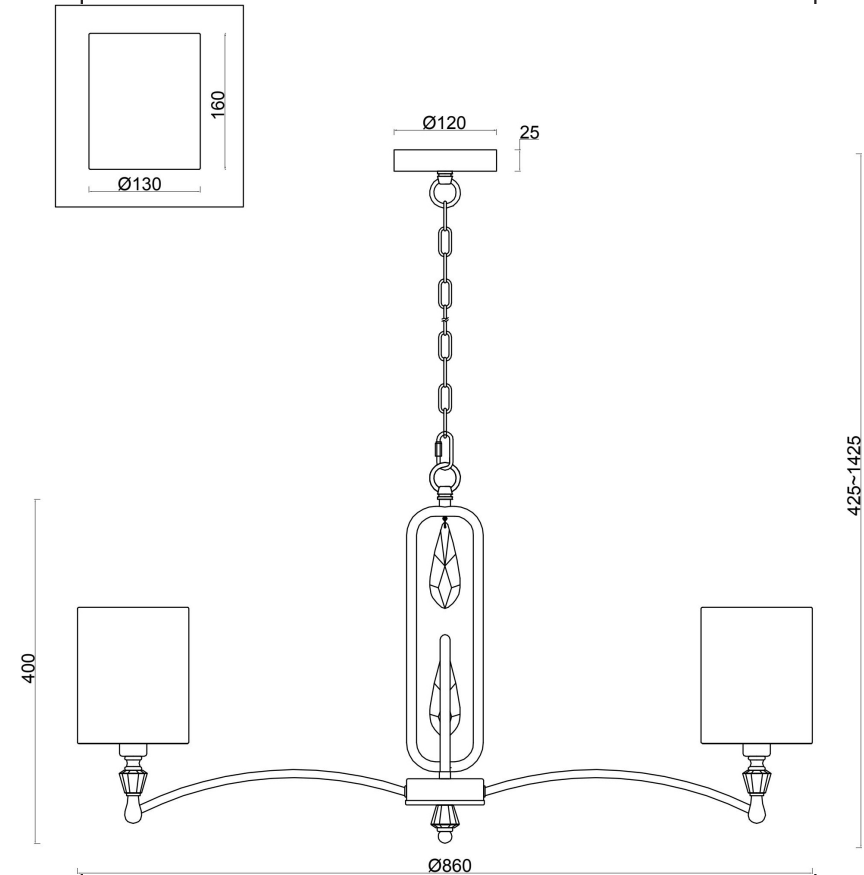

# Instruction

FR1007PL-08BS

8xE14 40W

Model: FR1007PL-08BS  
Collection: Crystal

Pendant Lamps