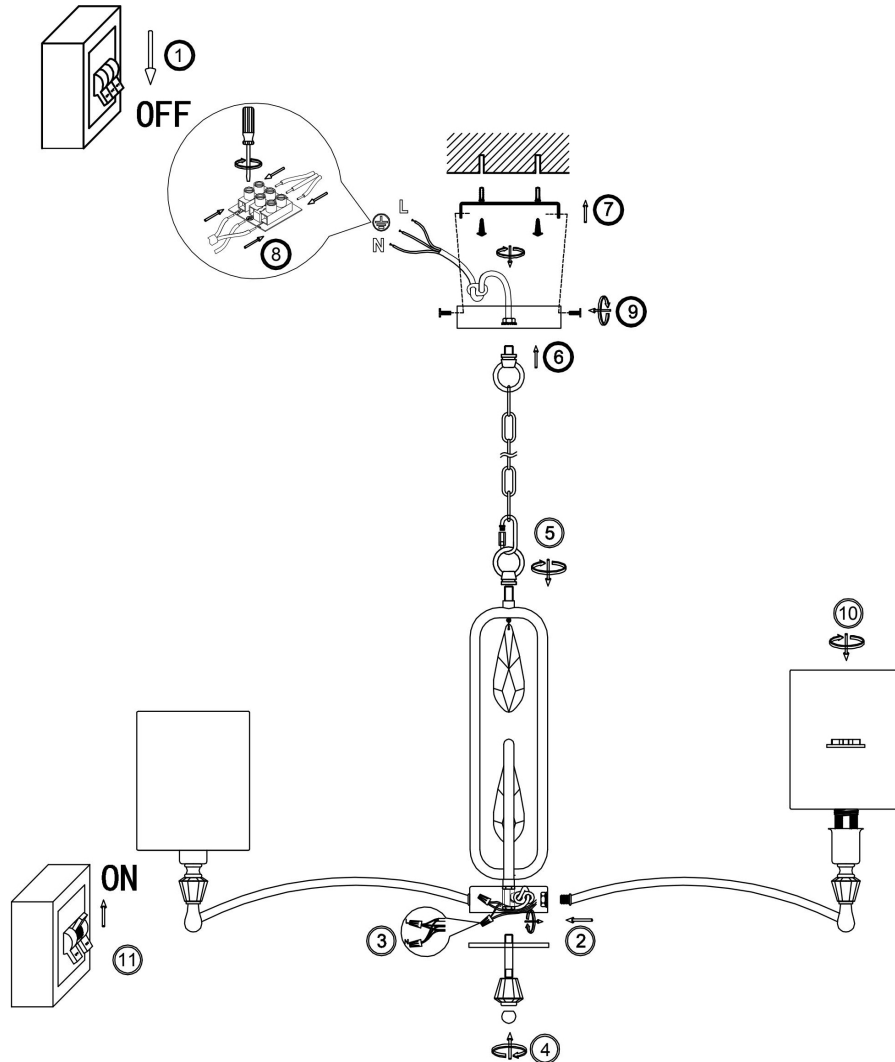

# Instruction

FR1007PL-08BS

8xE14 40W

Model: FR1007PL-08BS  
Collection: Crystal

Pendant Lamps