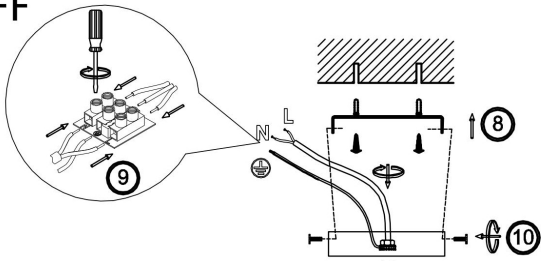

# Instruction

FR2028PL-05N

①  
OFF

ON  
⑫

5xE14 40W

Model: FR2028PL-05N

Collection: Classic

Pendant Lamps