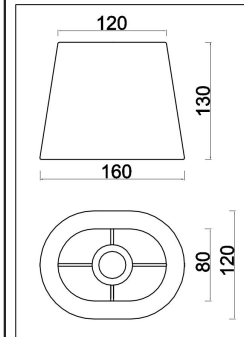

# Instruction

FR2028PL-05N

①  
OFF

ON  
⑫

5xE14 40W

Model: FR2028PL-05N

Collection: Classic

Pendant Lamps