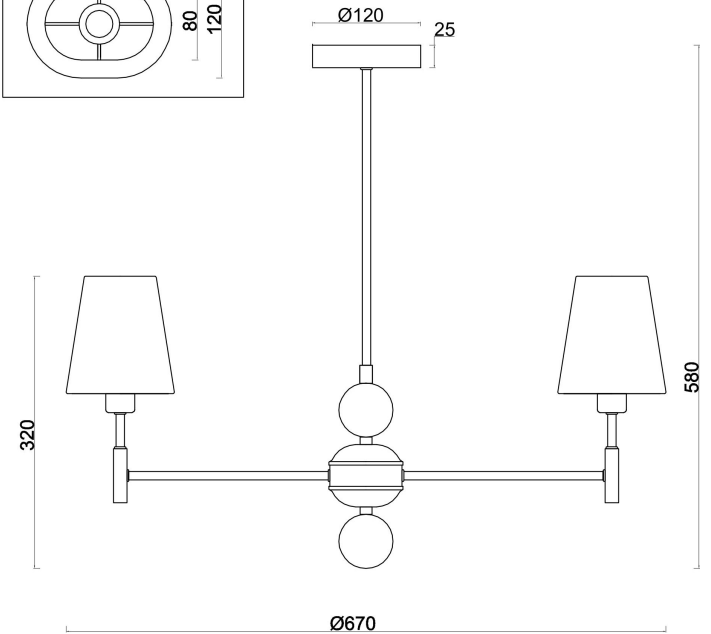

# Instruction

FR2028PL-05N

①  
OFF

ON  
⑫

5xE14 40W

Model: FR2028PL-05N

Collection: Classic

Pendant Lamps