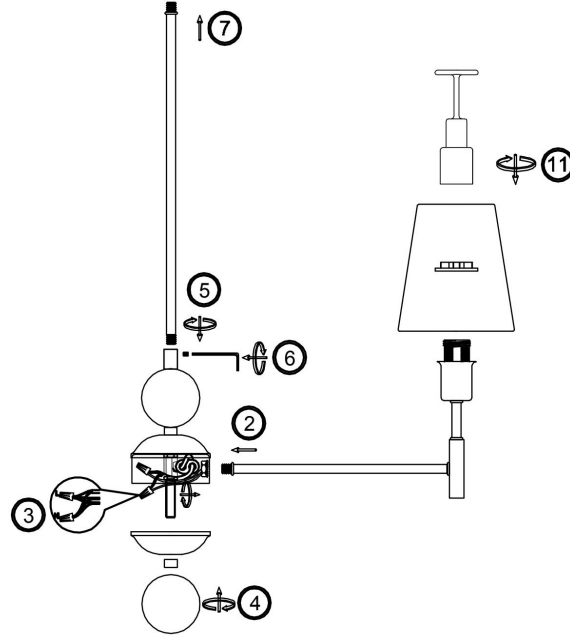

# Instruction

FR2028PL-05N

①  
OFF

ON  
⑫

5xE14 40W

Model: FR2028PL-05N

Collection: Classic

Pendant Lamps