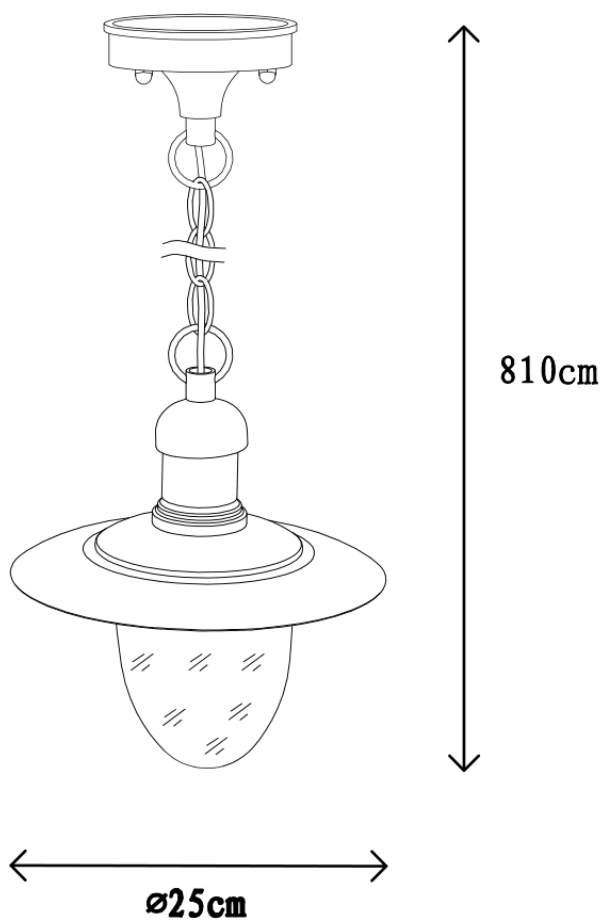

Line drawing of the item (with outline dimensions)

Item number: 11872/01/97

Installation drawing (the same as it in its instruction manual)

Technical details

materials used:	Aluminium
color:	rusty
dimmable and how is the fixture dimmable:	
size:	Height: 810.0cm Length: Width: 25 cm Net Weight: 1.3 kg
power requirements:	220-240V ~50HZ
bulb type and maximum Wattage:	E27 MAX 60W
number of bulbs:	1XE27
IP degree:	IP44