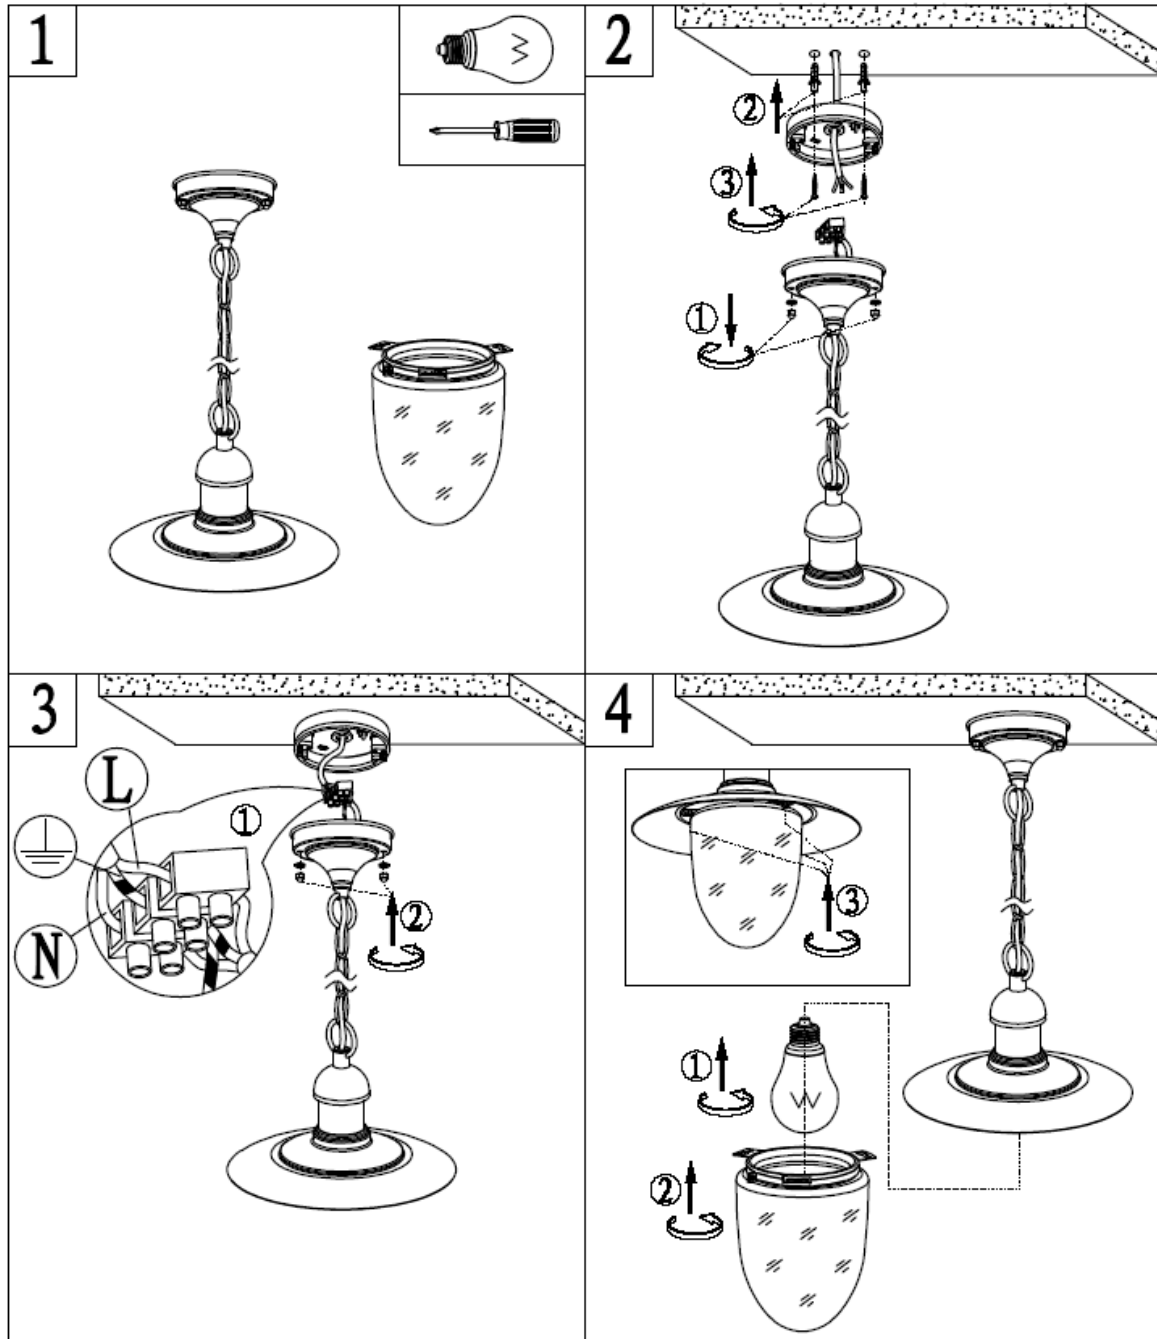

Line drawing of the item (with outline dimensions)

Item number: 11872/01/97

Installation drawing (the same as it in its instruction manual)

Technical details

materials used:	Aluminium
color:	rusty
dimmable and how is the fixture dimmable:	
size:	Height: 810.0cm Length: Width: 25 cm Net Weight: 1.3 kg
power requirements:	220-240V ~50HZ
bulb type and maximum Wattage:	E27 MAX 60W
number of bulbs:	1XE27
IP degree:	IP44