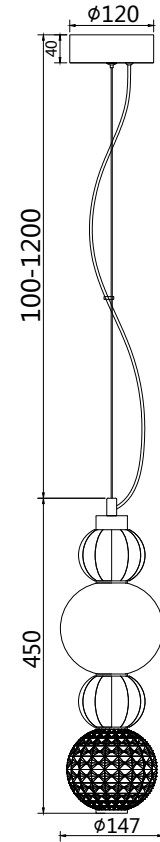

Instruction

P069PL-L17CH3K

MAX 17W
950 Lumen

Model: P069PL-L17CH3K
Collection: Pendant
Series: Collar

Pendant Lamps