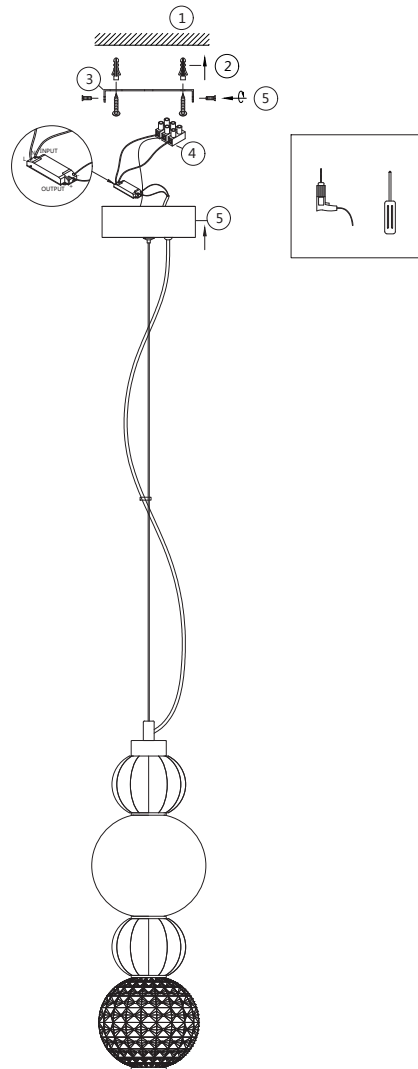

Instruction

P069PL-L17CH3K

MAX 17W
950 Lumen

Model: P069PL-L17CH3K
Collection: Pendant
Series: Collar

Pendant Lamps