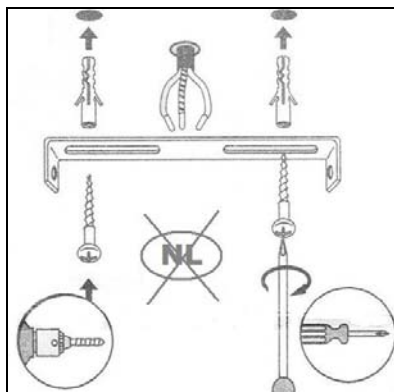

Item number: 13955/14/03, 13955/14/12, 13955/14/31

Technical details

Materials used:	Iron
Color:	Bronze, Satin Nickel, Matt White
Dimmable and how is fixture dimmable	No
Size:	Height: 13 cm
	Length:
	Width: 31 cm
	Net weight: 0.722 kg
Power requirements:	220-240V~50Hz
Bulb type and maximum wattage:	GU10 LED 5W
Number of bulbs:	3xGU10
IP degree:	IP20