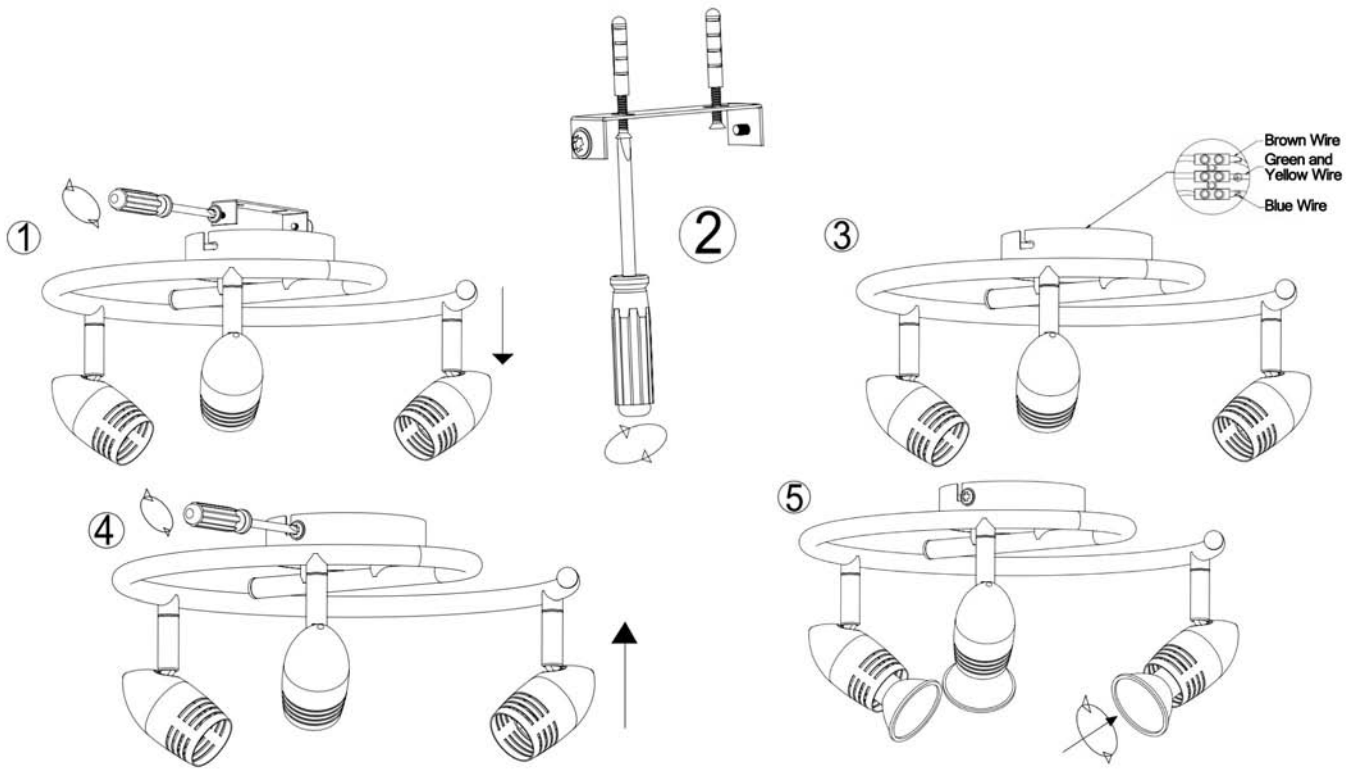

Item number: 13955/14/03, 13955/14/12, 13955/14/31

Technical details

Materials used:	Iron
Color:	Bronze, Satin Nickel, Matt White
Dimmable and how is fixture dimmable	No
Size:	Height: 13 cm
	Length:
	Width: 31 cm
	Net weight: 0.722 kg
Power requirements:	220-240V~50Hz
Bulb type and maximum wattage:	GU10 LED 5W
Number of bulbs:	3xGU10
IP degree:	IP20