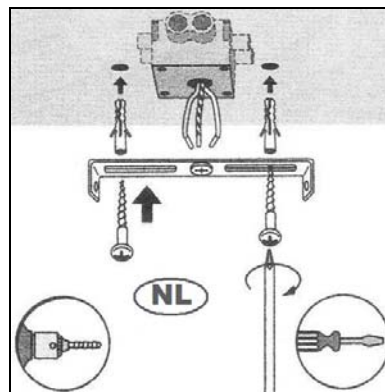

Item number: 13955/14/03, 13955/14/12, 13955/14/31

Technical details

Materials used:	Iron
Color:	Bronze, Satin Nickel, Matt White
Dimmable and how is fixture dimmable	No
Size:	Height: 13 cm
	Length:
	Width: 31 cm
	Net weight: 0.722 kg
Power requirements:	220-240V~50Hz
Bulb type and maximum wattage:	GU10 LED 5W
Number of bulbs:	3xGU10
IP degree:	IP20