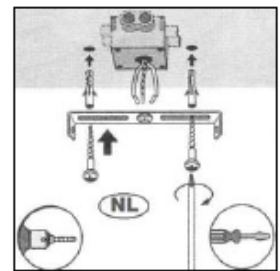

Item number: 12910/05/30

Technical details

Materials used:	Metal
Color:	Black+polish chrome
Dimmable and how is fixture dimmable	No
Size:	Height: 130mm
	Length: 100mm
	Width: 100mm
	Net weight: 0.32kg
Power requirements:	220-240V~50Hz
Bulb type and maximum wattage:	GU10 LED 5W
Number of bulbs:	1
IP degree:	IP20