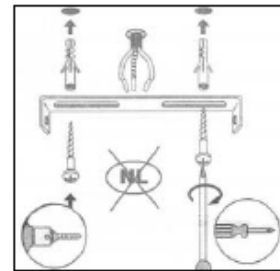

Item number: 12910/05/30

Technical details

Materials used:	Metal
Color:	Black+polish chrome
Dimmable and how is fixture dimmable	No
Size:	Height: 130mm
	Length: 100mm
	Width: 100mm
	Net weight: 0.32kg
Power requirements:	220-240V~50Hz
Bulb type and maximum wattage:	GU10 LED 5W
Number of bulbs:	1
IP degree:	IP20