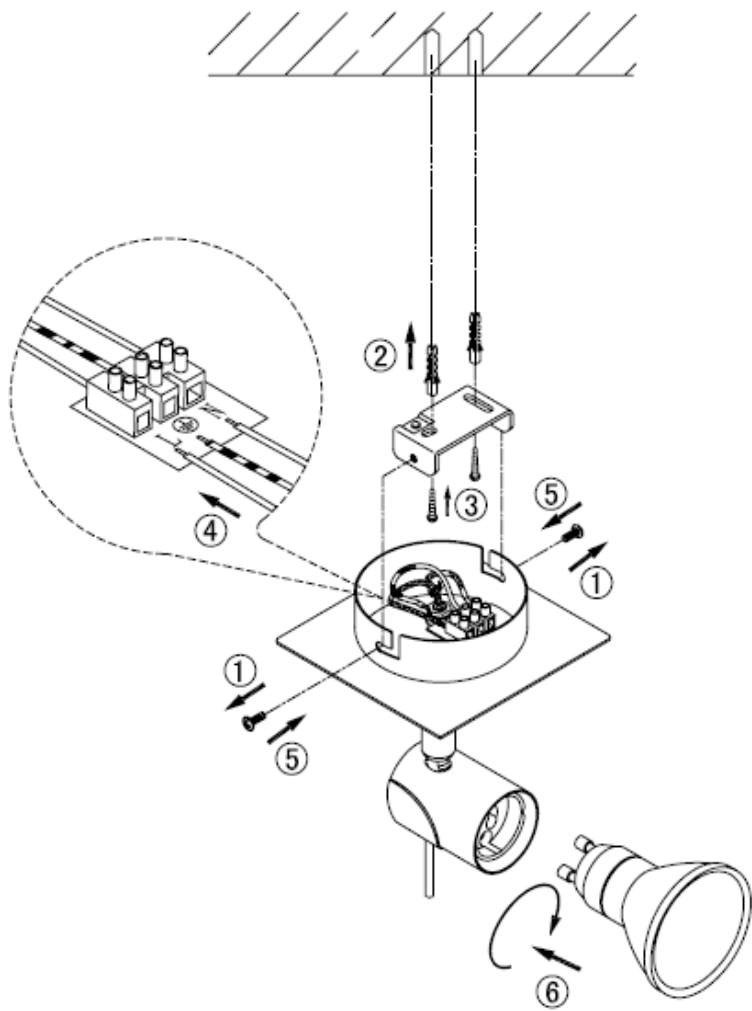

Item number: 12910/05/30

Technical details

Materials used:	Metal
Color:	Black+polish chrome
Dimmable and how is fixture dimmable	No
Size:	Height: 130mm
	Length: 100mm
	Width: 100mm
	Net weight: 0.32kg
Power requirements:	220-240V~50Hz
Bulb type and maximum wattage:	GU10 LED 5W
Number of bulbs:	1
IP degree:	IP20