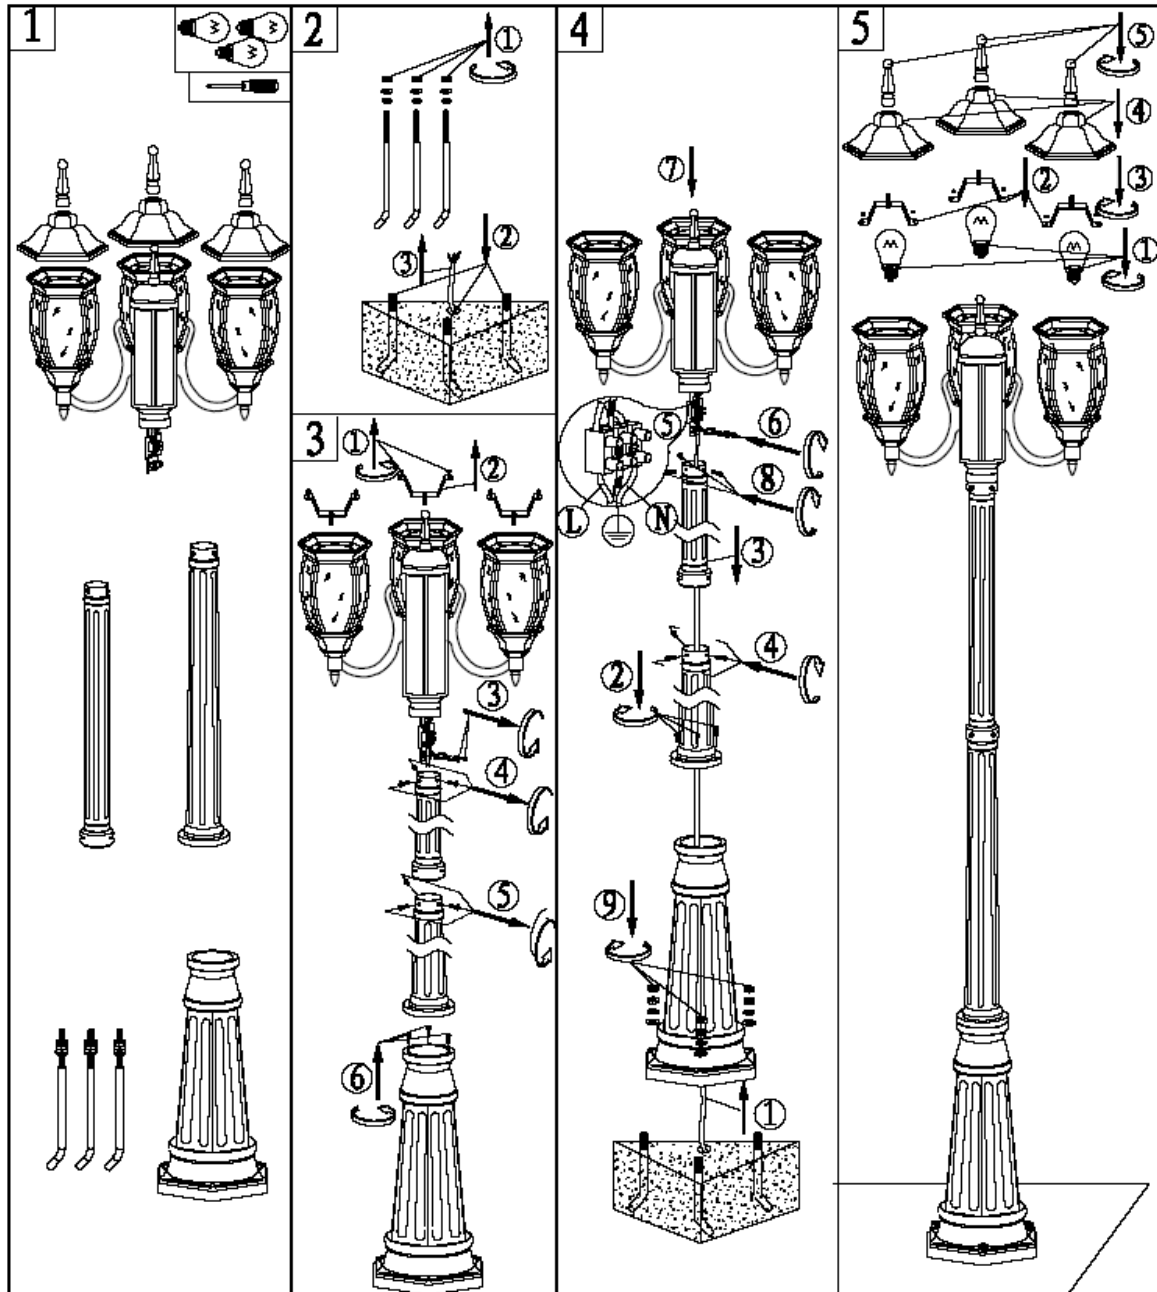

Line drawing of the item (with outline dimensions)

Item number: 11835/03/30

Installation drawing (the same as it in its instruction manual)

Technical details

materials used:	aluminium		
color:	Black		
dimmable and how is the fixture dimmable:			
size:	Height:	202 cm	
	Length:	51.5cm	
	Width:	16.5cm	
	Net Weight:	1.9 kg	
power requirements:	220-240V ~50HZ		
bulb type and maximum Wattage:	E27 MAX 60W		
number of bulbs:	3 XE27		
IP degree:	IP44		