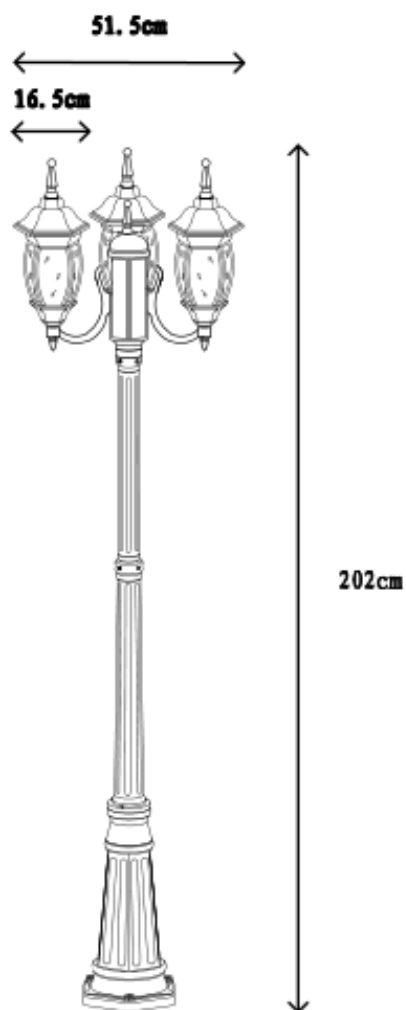

Line drawing of the item (with outline dimensions)

Item number: 11835/03/30

Installation drawing (the same as it in its instruction manual)

Technical details

materials used:	aluminium		
color:	Black		
dimmable and how is the fixture dimmable:			
size:	Height:	202 cm	
	Length:	51.5cm	
	Width:	16.5cm	
	Net Weight:	1.9 kg	
power requirements:	220-240V ~50HZ		
bulb type and maximum Wattage:	E27 MAX 60W		
number of bulbs:	3 XE27		
IP degree:	IP44		