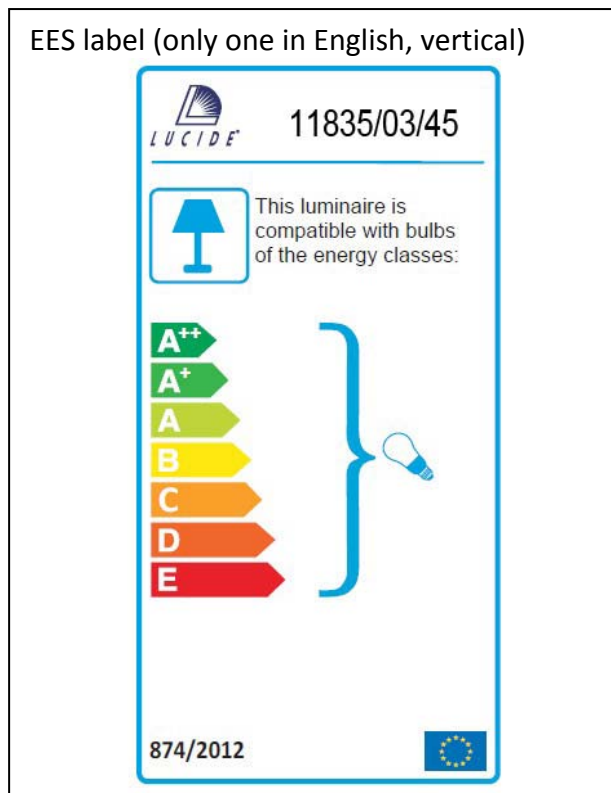

Technical details

materials used:		aluminium
color:		Green
dimmable and how is the fixture dimmable:		
size:	Height:	202 cm
	Length:	51.5cm
	Width:	16.5cm
	Net Weight:	1.9 kg
power requirements:		220-240V ~50HZ
bulb type and maximum Wattage:		E27 MAX 60W
number of bulbs:		3 XE27
IP degree:		IP44

EES label (only one in English, vertical)

Lucide NV
Bisschoppenhoflaan 145
2100 Deurne
Belgium
info@lucide.be
tel: +32 (0)3 366 22 04
www.lucide.be