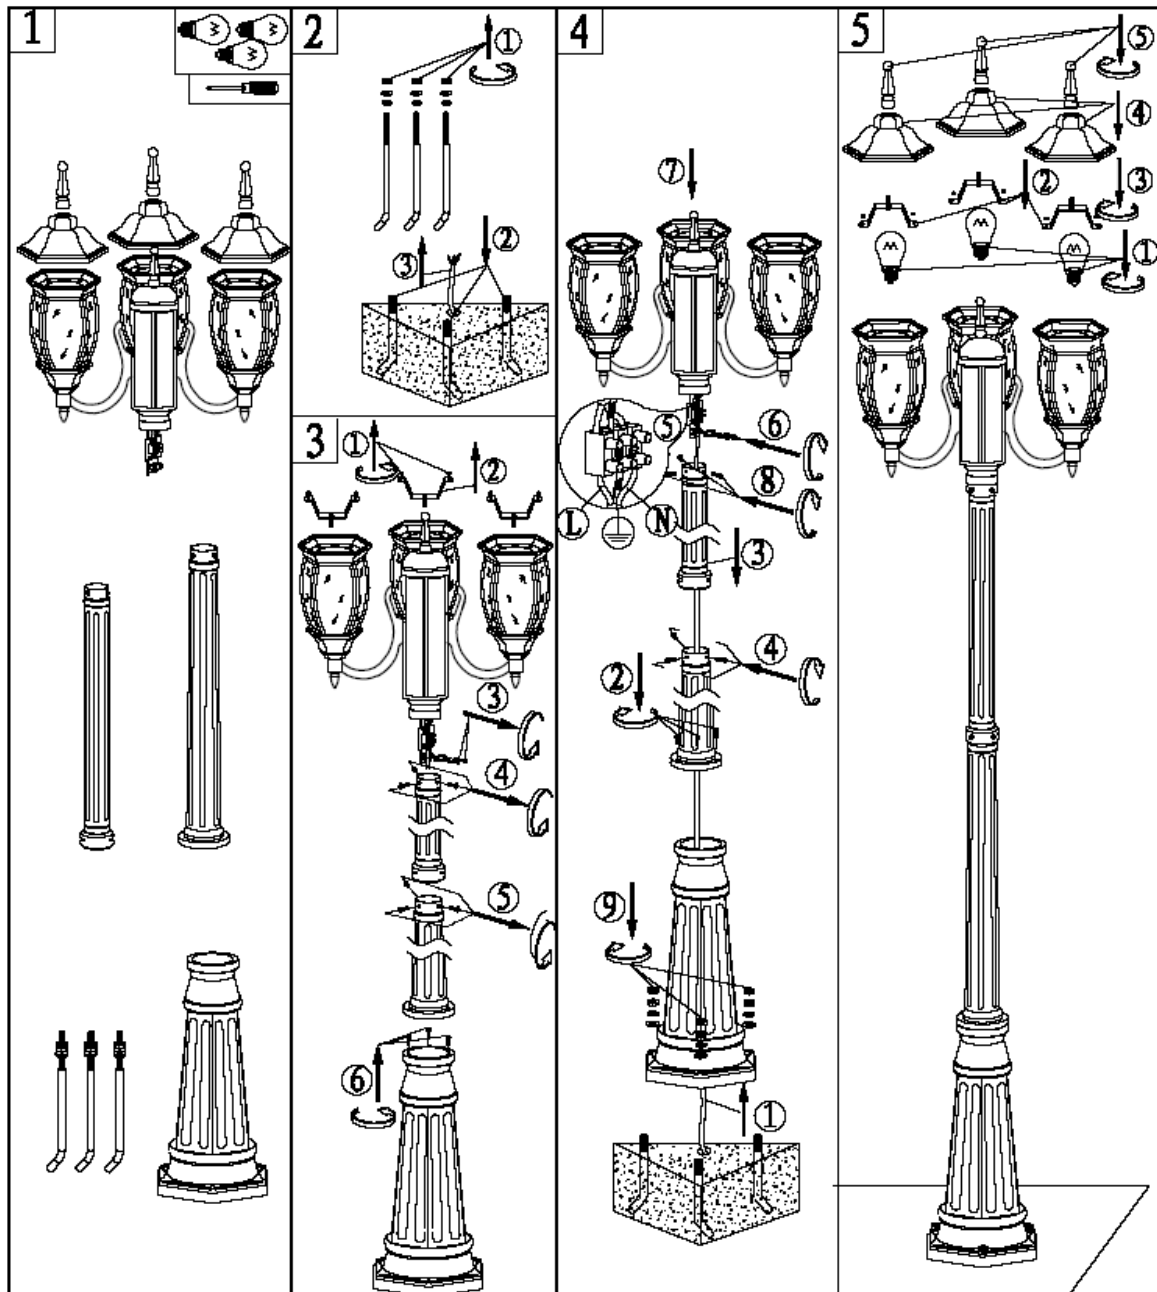

Line drawing of the item (with outline dimensions)

Item number: 11835/03/45

Installation drawing (the same as it in its instruction manual)

Technical details

materials used:		aluminium
color:		Green
dimmable and how is the fixture dimmable:		
size:	Height:	202 cm
	Length:	51.5cm
	Width:	16.5cm
	Net Weight:	1.9 kg
power requirements:		220-240V ~50HZ
bulb type and maximum Wattage:		E27 MAX 60W
number of bulbs:		3 XE27
IP degree:		IP44