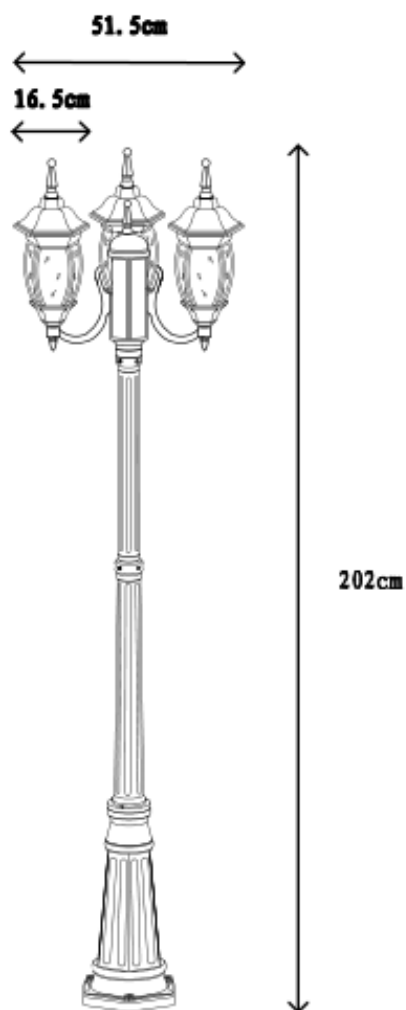

Line drawing of the item (with outline dimensions)

Item number: 11835/03/45

Installation drawing (the same as it in its instruction manual)

Technical details

materials used:		aluminium
color:		Green
dimmable and how is the fixture dimmable:		
size:	Height:	202 cm
	Length:	51.5cm
	Width:	16.5cm
	Net Weight:	1.9 kg
power requirements:		220-240V ~50HZ
bulb type and maximum Wattage:		E27 MAX 60W
number of bulbs:		3 XE27
IP degree:		IP44