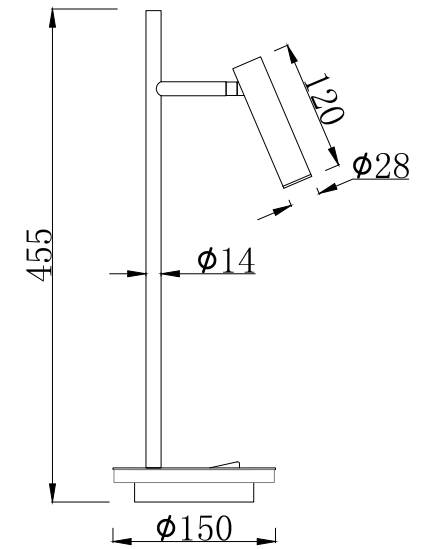

Instruction

Z010TL-L8B3K

MAX 8W
554 Lumen

Model: Z010TL-L8B3K
Collection: Table & Floor
Series: Estudio

Table Lamps