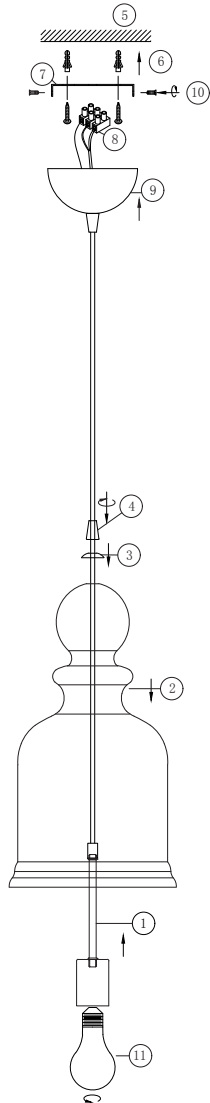

Instruction

P035PL-01CH

1 x E27 (60W)

Model: P035PL-01CH
Collection: Pendant
Series: Tone

Pendant Lamps