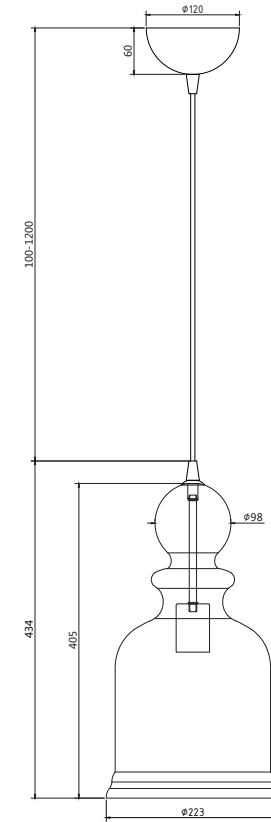

Instruction

P035PL-01CH

1 x E27 (60W)

Model: P035PL-01CH
Collection: Pendant
Series: Tone

Pendant Lamps