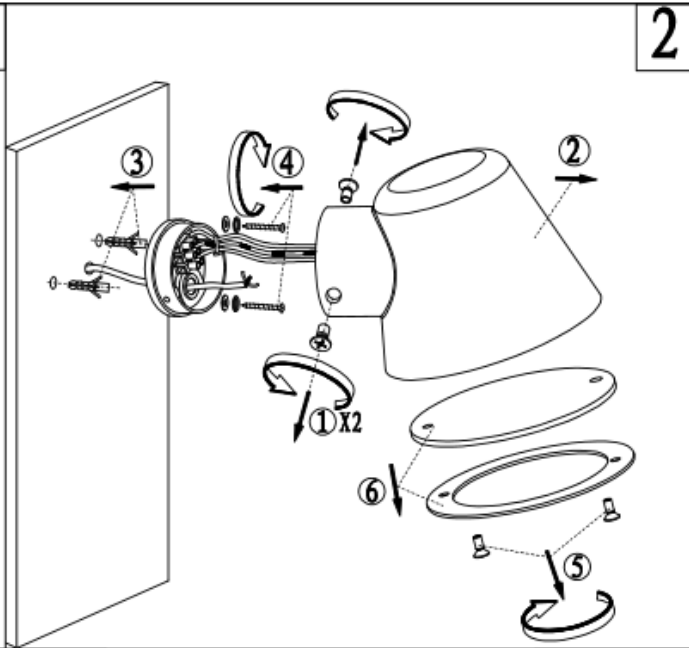

Item number: 14881/05/30, 14881/05/31

Technical details

Materials used:	Aluminum
Color:	Gray ,White
Dimmable and how is fixture dimmable	Yes
Size:	Height: 9 cm
	Length: 14.5 cm
	Width: 11.5 cm
	Net weight: 0.34kg
Power requirements:	220-240~50Hz
Bulb type and maximum wattage:	GU10/4.5W LED
Number of bulbs:	1xGU10
IP degree:	IP44