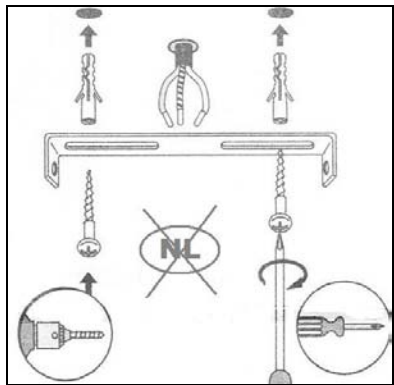

Item number: 14881/05/30, 14881/05/31

Technical details

Materials used:	Aluminum
Color:	Gray ,White
Dimmable and how is fixture dimmable	Yes
Size:	Height: 9 cm
	Length: 14.5 cm
	Width: 11.5 cm
	Net weight: 0.34kg
Power requirements:	220-240~50Hz
Bulb type and maximum wattage:	GU10/4.5W LED
Number of bulbs:	1xGU10
IP degree:	IP44