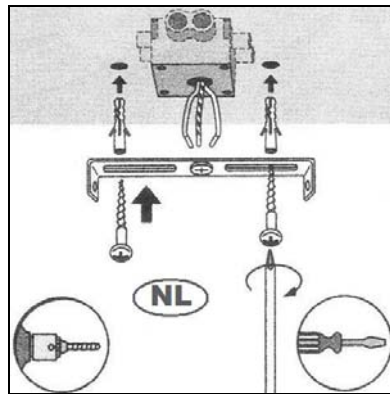

Item number: 14881/05/30, 14881/05/31

Technical details

Materials used:	Aluminum
Color:	Gray ,White
Dimmable and how is fixture dimmable	Yes
Size:	Height: 9 cm
	Length: 14.5 cm
	Width: 11.5 cm
	Net weight: 0.34kg
Power requirements:	220-240~50Hz
Bulb type and maximum wattage:	GU10/4.5W LED
Number of bulbs:	1xGU10
IP degree:	IP44