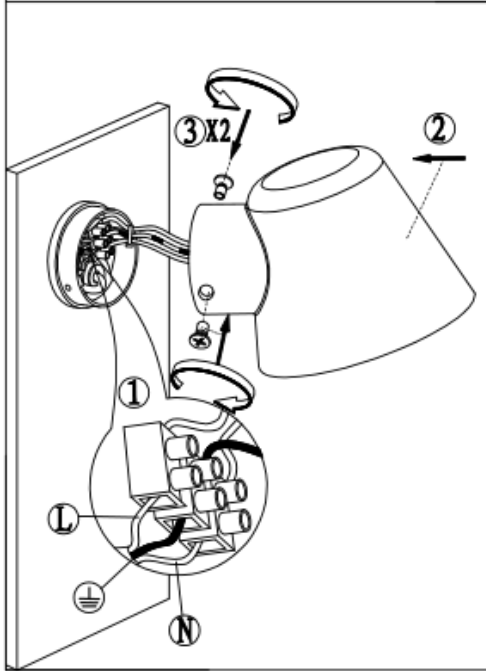

Item number: 14881/05/30, 14881/05/31

Technical details

Materials used:	Aluminum
Color:	Gray ,White
Dimmable and how is fixture dimmable	Yes
Size:	Height: 9 cm
	Length: 14.5 cm
	Width: 11.5 cm
	Net weight: 0.34kg
Power requirements:	220-240~50Hz
Bulb type and maximum wattage:	GU10/4.5W LED
Number of bulbs:	1xGU10
IP degree:	IP44