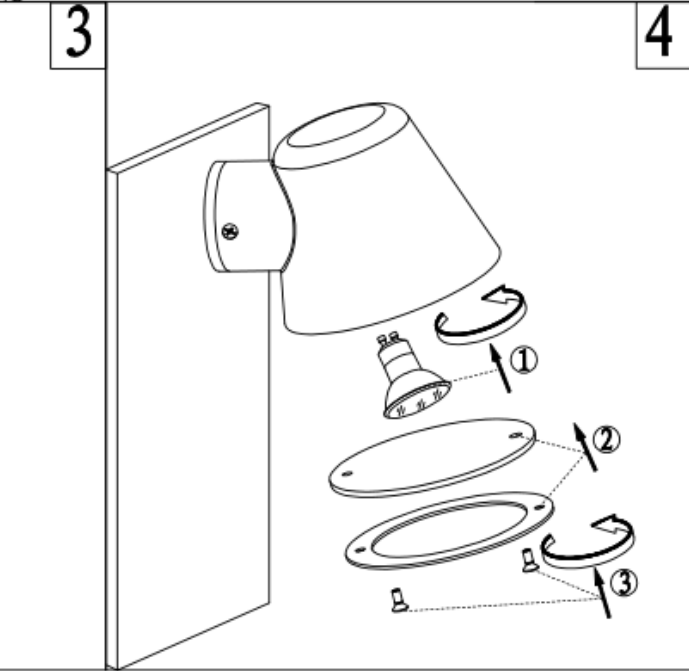

Item number: 14881/05/30, 14881/05/31

Technical details

Materials used:	Aluminum
Color:	Gray ,White
Dimmable and how is fixture dimmable	Yes
Size:	Height: 9 cm
	Length: 14.5 cm
	Width: 11.5 cm
	Net weight: 0.34kg
Power requirements:	220-240~50Hz
Bulb type and maximum wattage:	GU10/4.5W LED
Number of bulbs:	1xGU10
IP degree:	IP44