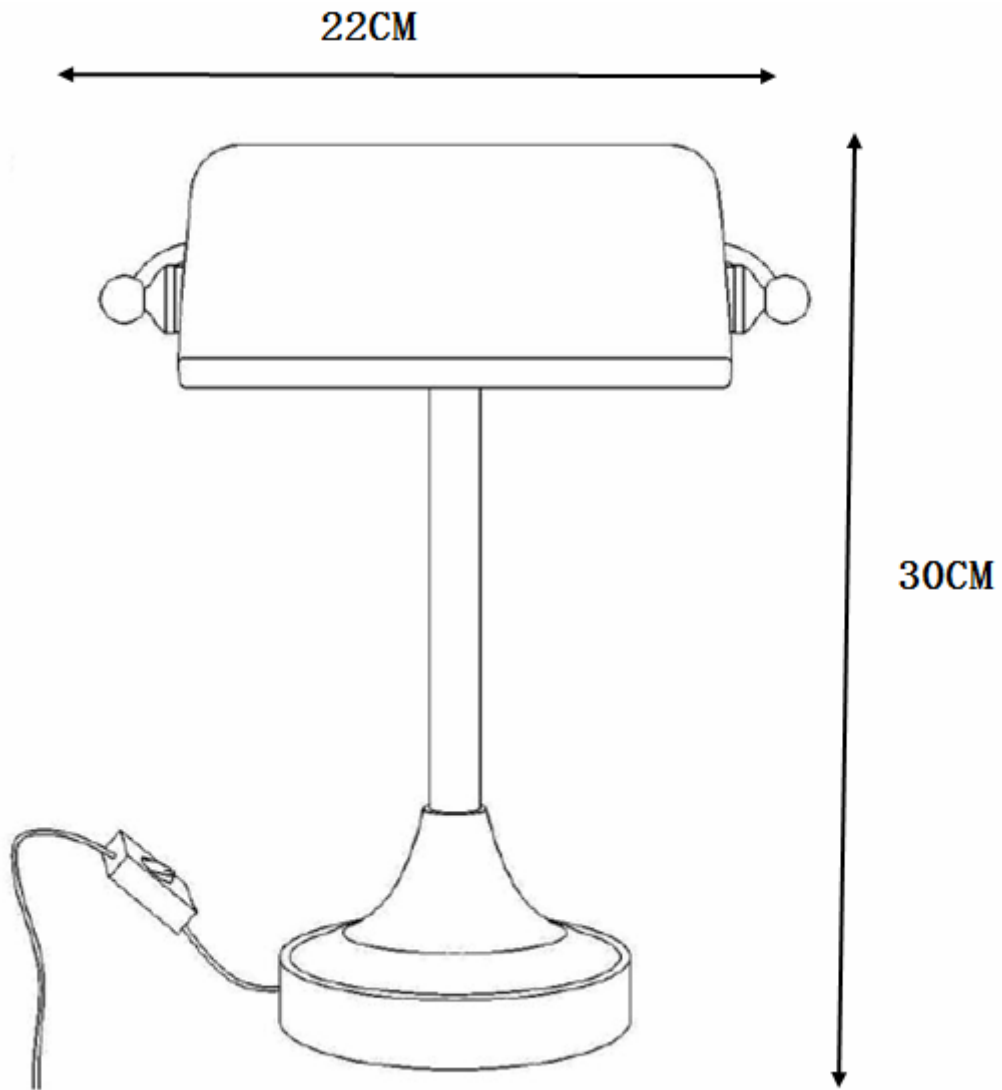

Line drawing of the item (with outline dimensions)

Item number: 17504/01

Installation drawing (the same as it in its instruction manual)

Technical details

materials used:	Matel+ glass	
color:	CHROME / 青古铜	
dimmable and how is the fixture dimmable:		
size:	Height:	30cm
	Length:	22cm
	Width:	
	Net Weight:	1.52KGS
power requirements:	220-240V~50Hz	
bulb type and maximum Wattage:	E14 MAX.11W	
number of bulbs:	1xE14	
IP degree:	IP20	