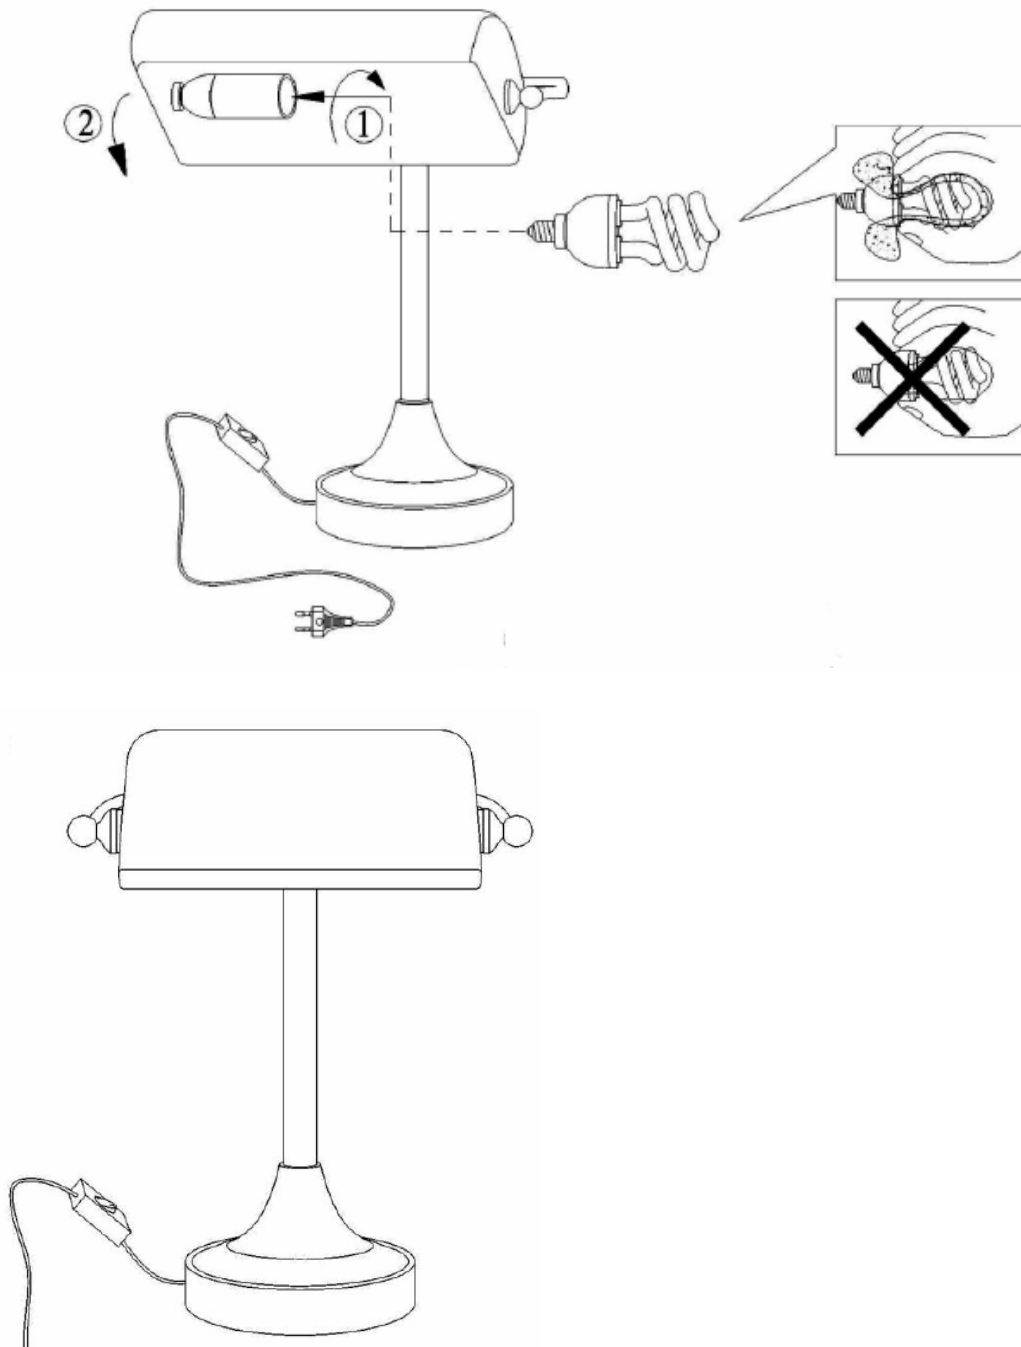

Line drawing of the item (with outline dimensions)

Item number: 17504/01

Installation drawing (the same as it in its instruction manual)

Technical details

materials used:	Matel+ glass	
color:	CHROME / 青古铜	
dimmable and how is the fixture dimmable:		
size:	Height:	30cm
	Length:	22cm
	Width:	
	Net Weight:	1.52KGS
power requirements:	220-240V~50Hz	
bulb type and maximum Wattage:	E14 MAX.11W	
number of bulbs:	1xE14	
IP degree:	IP20	