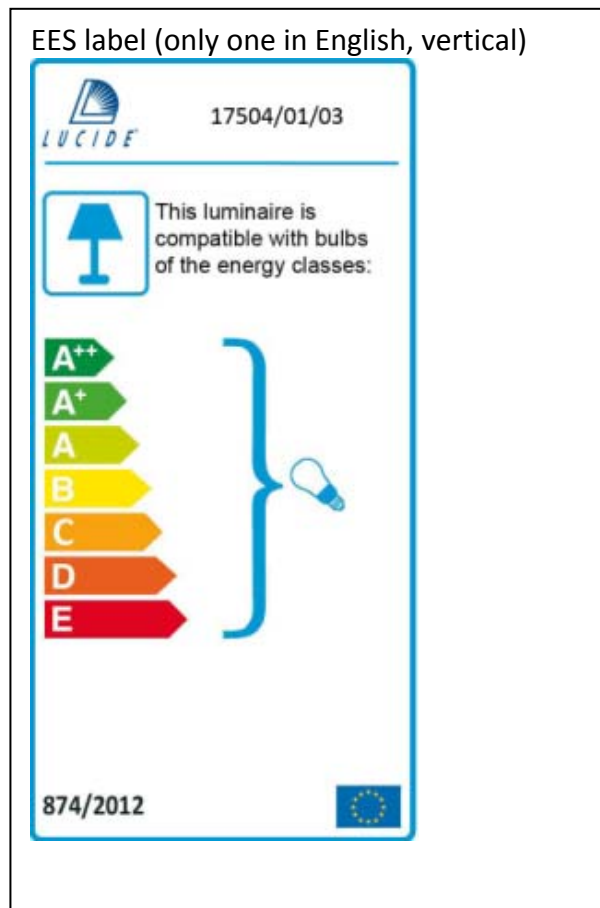

Line drawing of the item (with outline dimensions)

Item number: 17504/01

Installation drawing (the same as it in its instruction manual)

Technical details

materials used:	Matel+ glass	
color:	CHROME / 青古铜	
dimmable and how is the fixture dimmable:		
size:	Height:	30cm
	Length:	22cm
	Width:	
	Net Weight:	1.52KGS
power requirements:	220-240V~50Hz	
bulb type and maximum Wattage:	E14 MAX.11W	
number of bulbs:	1xE14	
IP degree:	IP20	