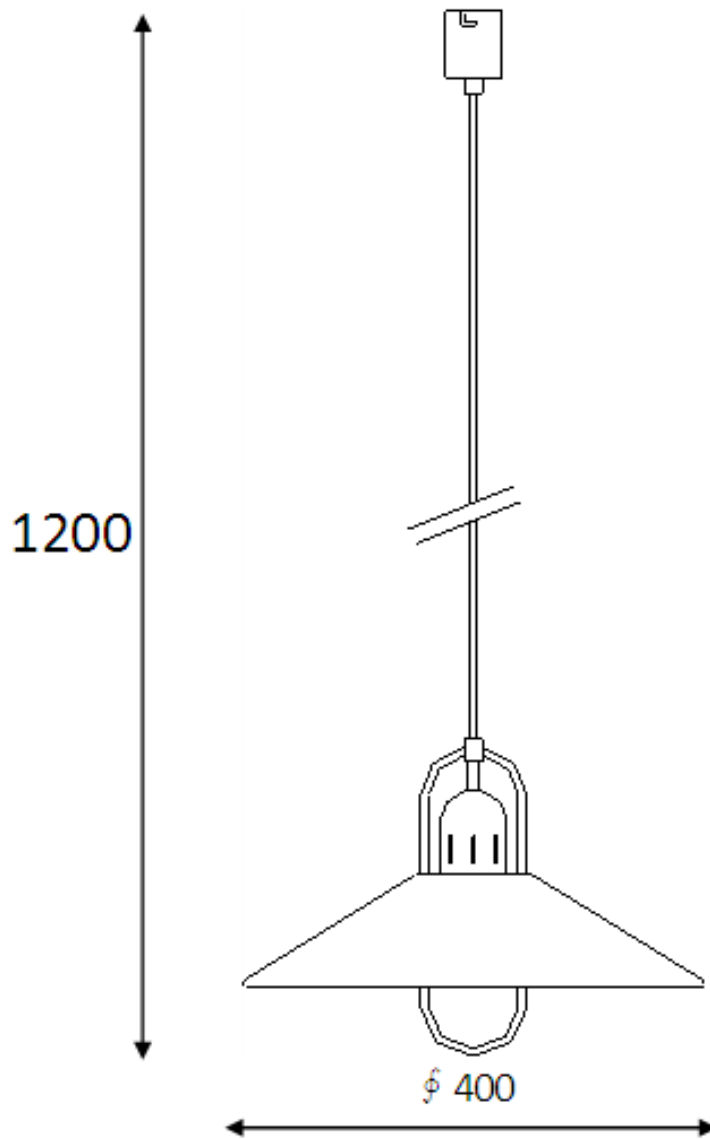

Line drawing of the item (with outline dimensions)

Item number: 16428/40/12

Installation drawing (the same as it in its instruction manual)

Technical details

materials used:	Metal
color:	Chrome
dimmable and how is the fixture dimmable:	
size:	Height: 1200mm Length: 400mm Width: Net Weight:
power requirements:	220-240V/50Hz
bulb type and maximum Wattage:	E27/20W
number of bulbs:	1
IP degree:	IP20