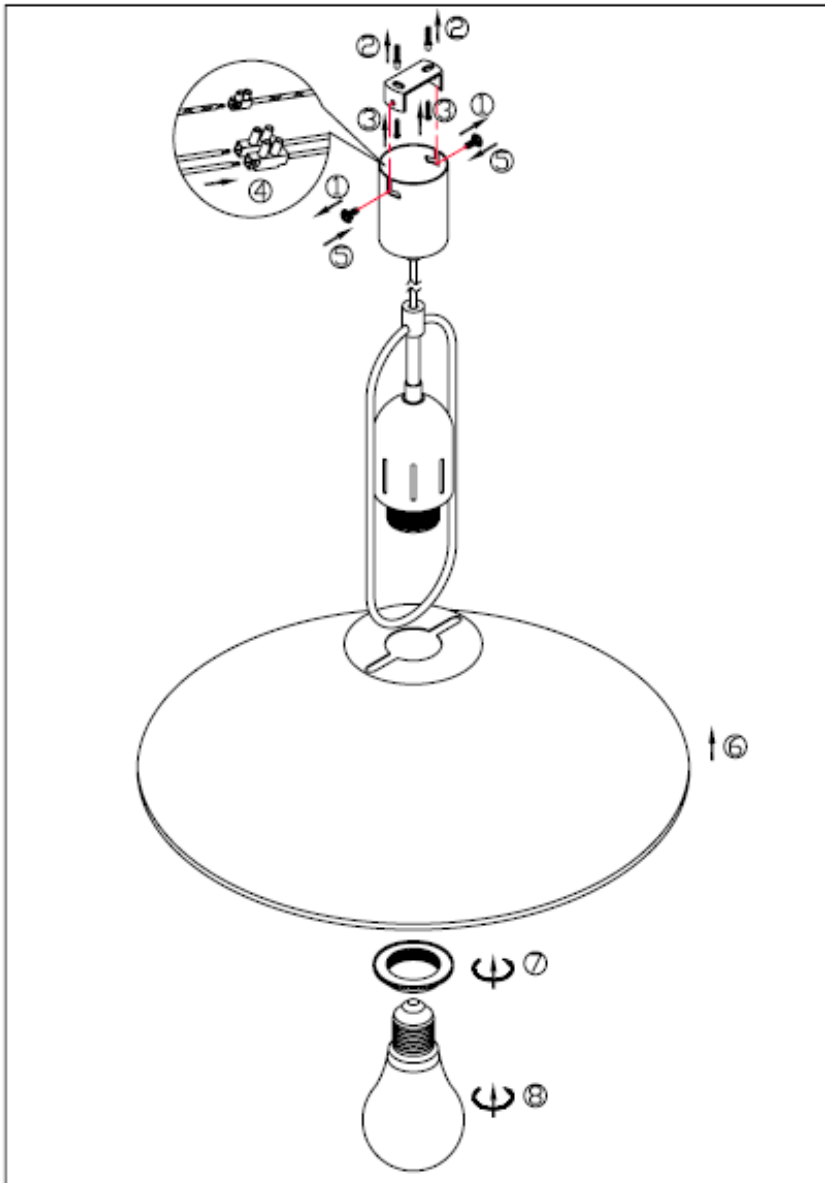

Line drawing of the item (with outline dimensions)

Item number: 16428/40/12

Installation drawing (the same as it in its instruction manual)

Technical details

materials used:	Metal
color:	Chrome
dimmable and how is the fixture dimmable:	
size:	Height: 1200mm Length: 400mm Width: Net Weight:
power requirements:	220-240V/50Hz
bulb type and maximum Wattage:	E27/20W
number of bulbs:	1
IP degree:	IP20